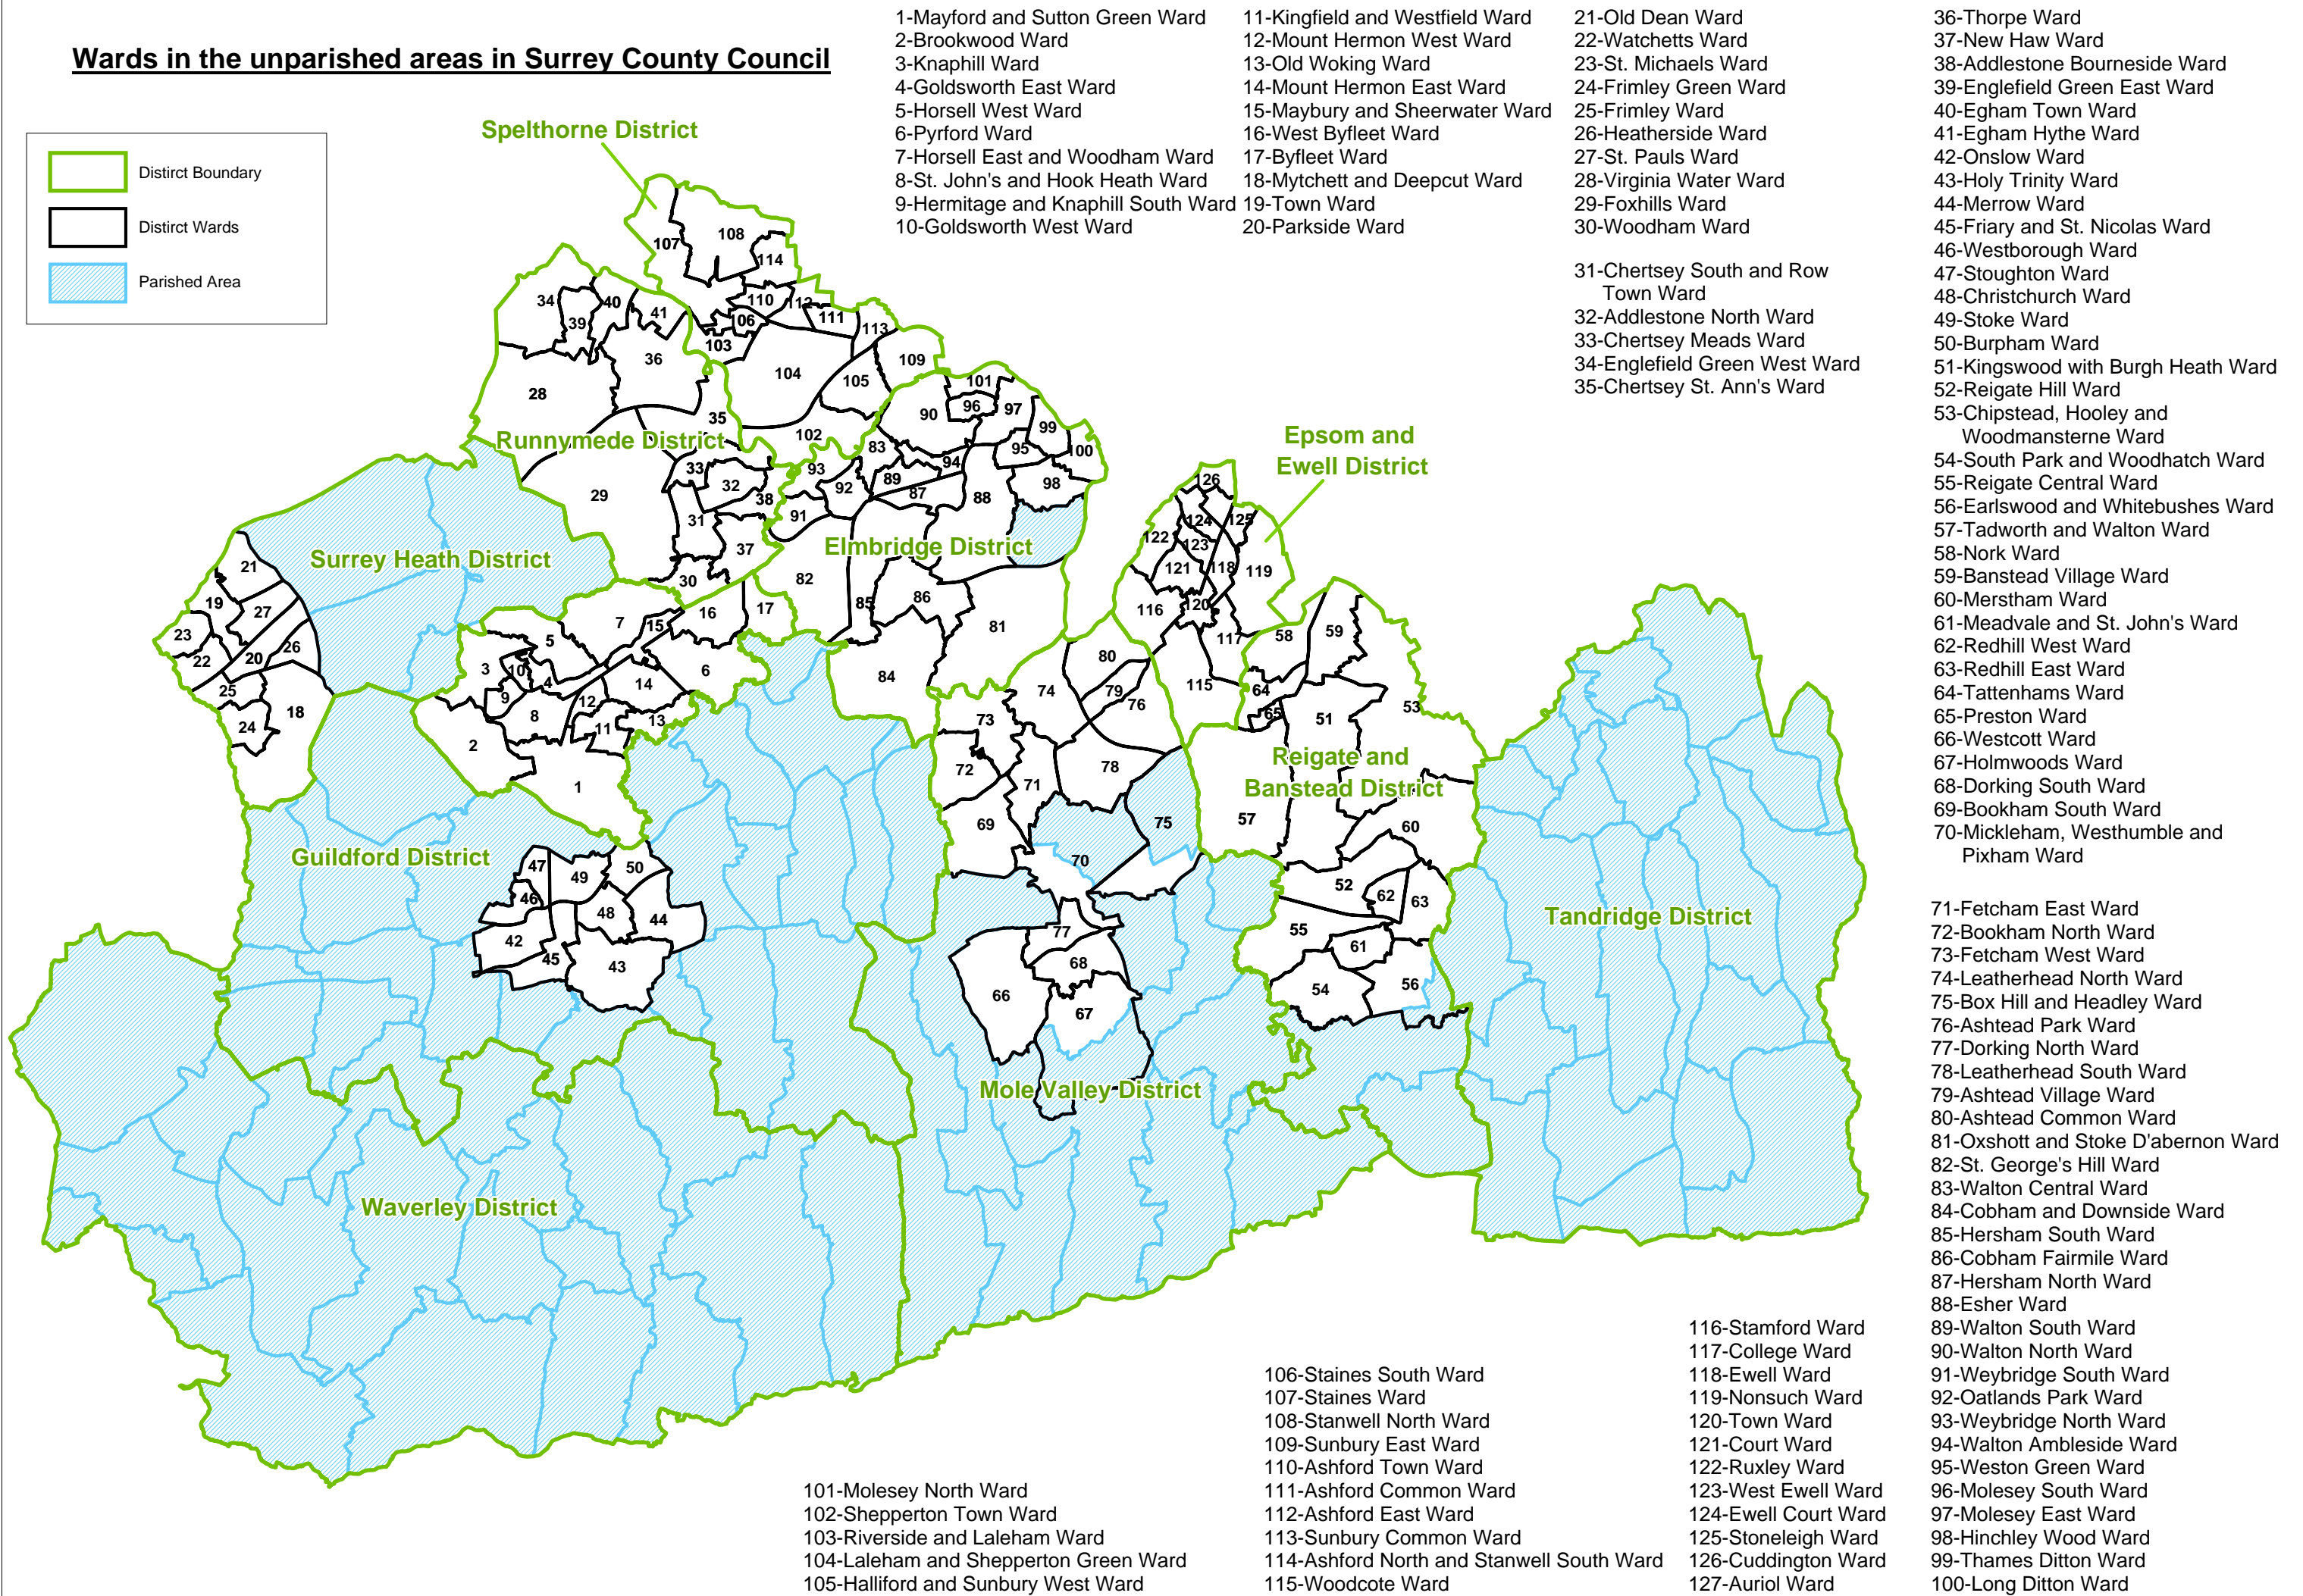

Wards in the unparished areas in Surrey County Council

Distirct Boundary
 Distirct Wards
 Parished Area

- 1-Mayford and Sutton Green Ward
- 2-Brookwood Ward
- 3-Knaphill Ward
- 4-Goldsworth East Ward
- 5-Horsell West Ward
- 6-Pyrford Ward
- 7-Horsell East and Woodham Ward
- 8-St. John's and Hook Heath Ward
- 9-Hermitage and Knaphill South Ward
- 10-Goldsworth West Ward

- 11-Kingfield and Westfield Ward
- 12-Mount Hermon West Ward
- 13-Old Woking Ward
- 14-Mount Hermon East Ward
- 15-Maybury and Sheerwater Ward
- 16-West Byfleet Ward
- 17-Byfleet Ward
- 18-Mytchett and Deepcut Ward
- 19-Town Ward
- 20-Parkside Ward

- 21-Old Dean Ward
- 22-Watchetts Ward
- 23-St. Michaels Ward
- 24-Frimley Green Ward
- 25-Frimley Ward
- 26-Heatherside Ward
- 27-St. Pauls Ward
- 28-Virginia Water Ward
- 29-Foxhills Ward
- 30-Woodham Ward

- 36-Thorpe Ward
- 37-New Haw Ward
- 38-Addlestone Bourneside Ward
- 39-Englefield Green East Ward
- 40-Egham Town Ward
- 41-Egham Hythe Ward
- 42-Onslow Ward
- 43-Holy Trinity Ward
- 44-Merrow Ward
- 45-Friary and St. Nicolas Ward
- 46-Westborough Ward
- 47-Stoughton Ward
- 48-Christchurch Ward
- 49-Stoke Ward
- 50-Burpham Ward
- 51-Kingswood with Burgh Heath Ward
- 52-Reigate Hill Ward
- 53-Chipstead, Hooley and Woodmansterne Ward
- 54-South Park and Woodhatch Ward
- 55-Reigate Central Ward
- 56-Earlswood and Whitebushes Ward
- 57-Tadworth and Walton Ward
- 58-Nork Ward
- 59-Banstead Village Ward
- 60-Merstham Ward
- 61-Meadvale and St. John's Ward
- 62-Redhill West Ward
- 63-Redhill East Ward
- 64-Tattenhams Ward
- 65-Preston Ward
- 66-Westcott Ward
- 67-Holmwoods Ward
- 68-Dorking South Ward
- 69-Bookham South Ward
- 70-Mickleham, Westhumble and Pixham Ward