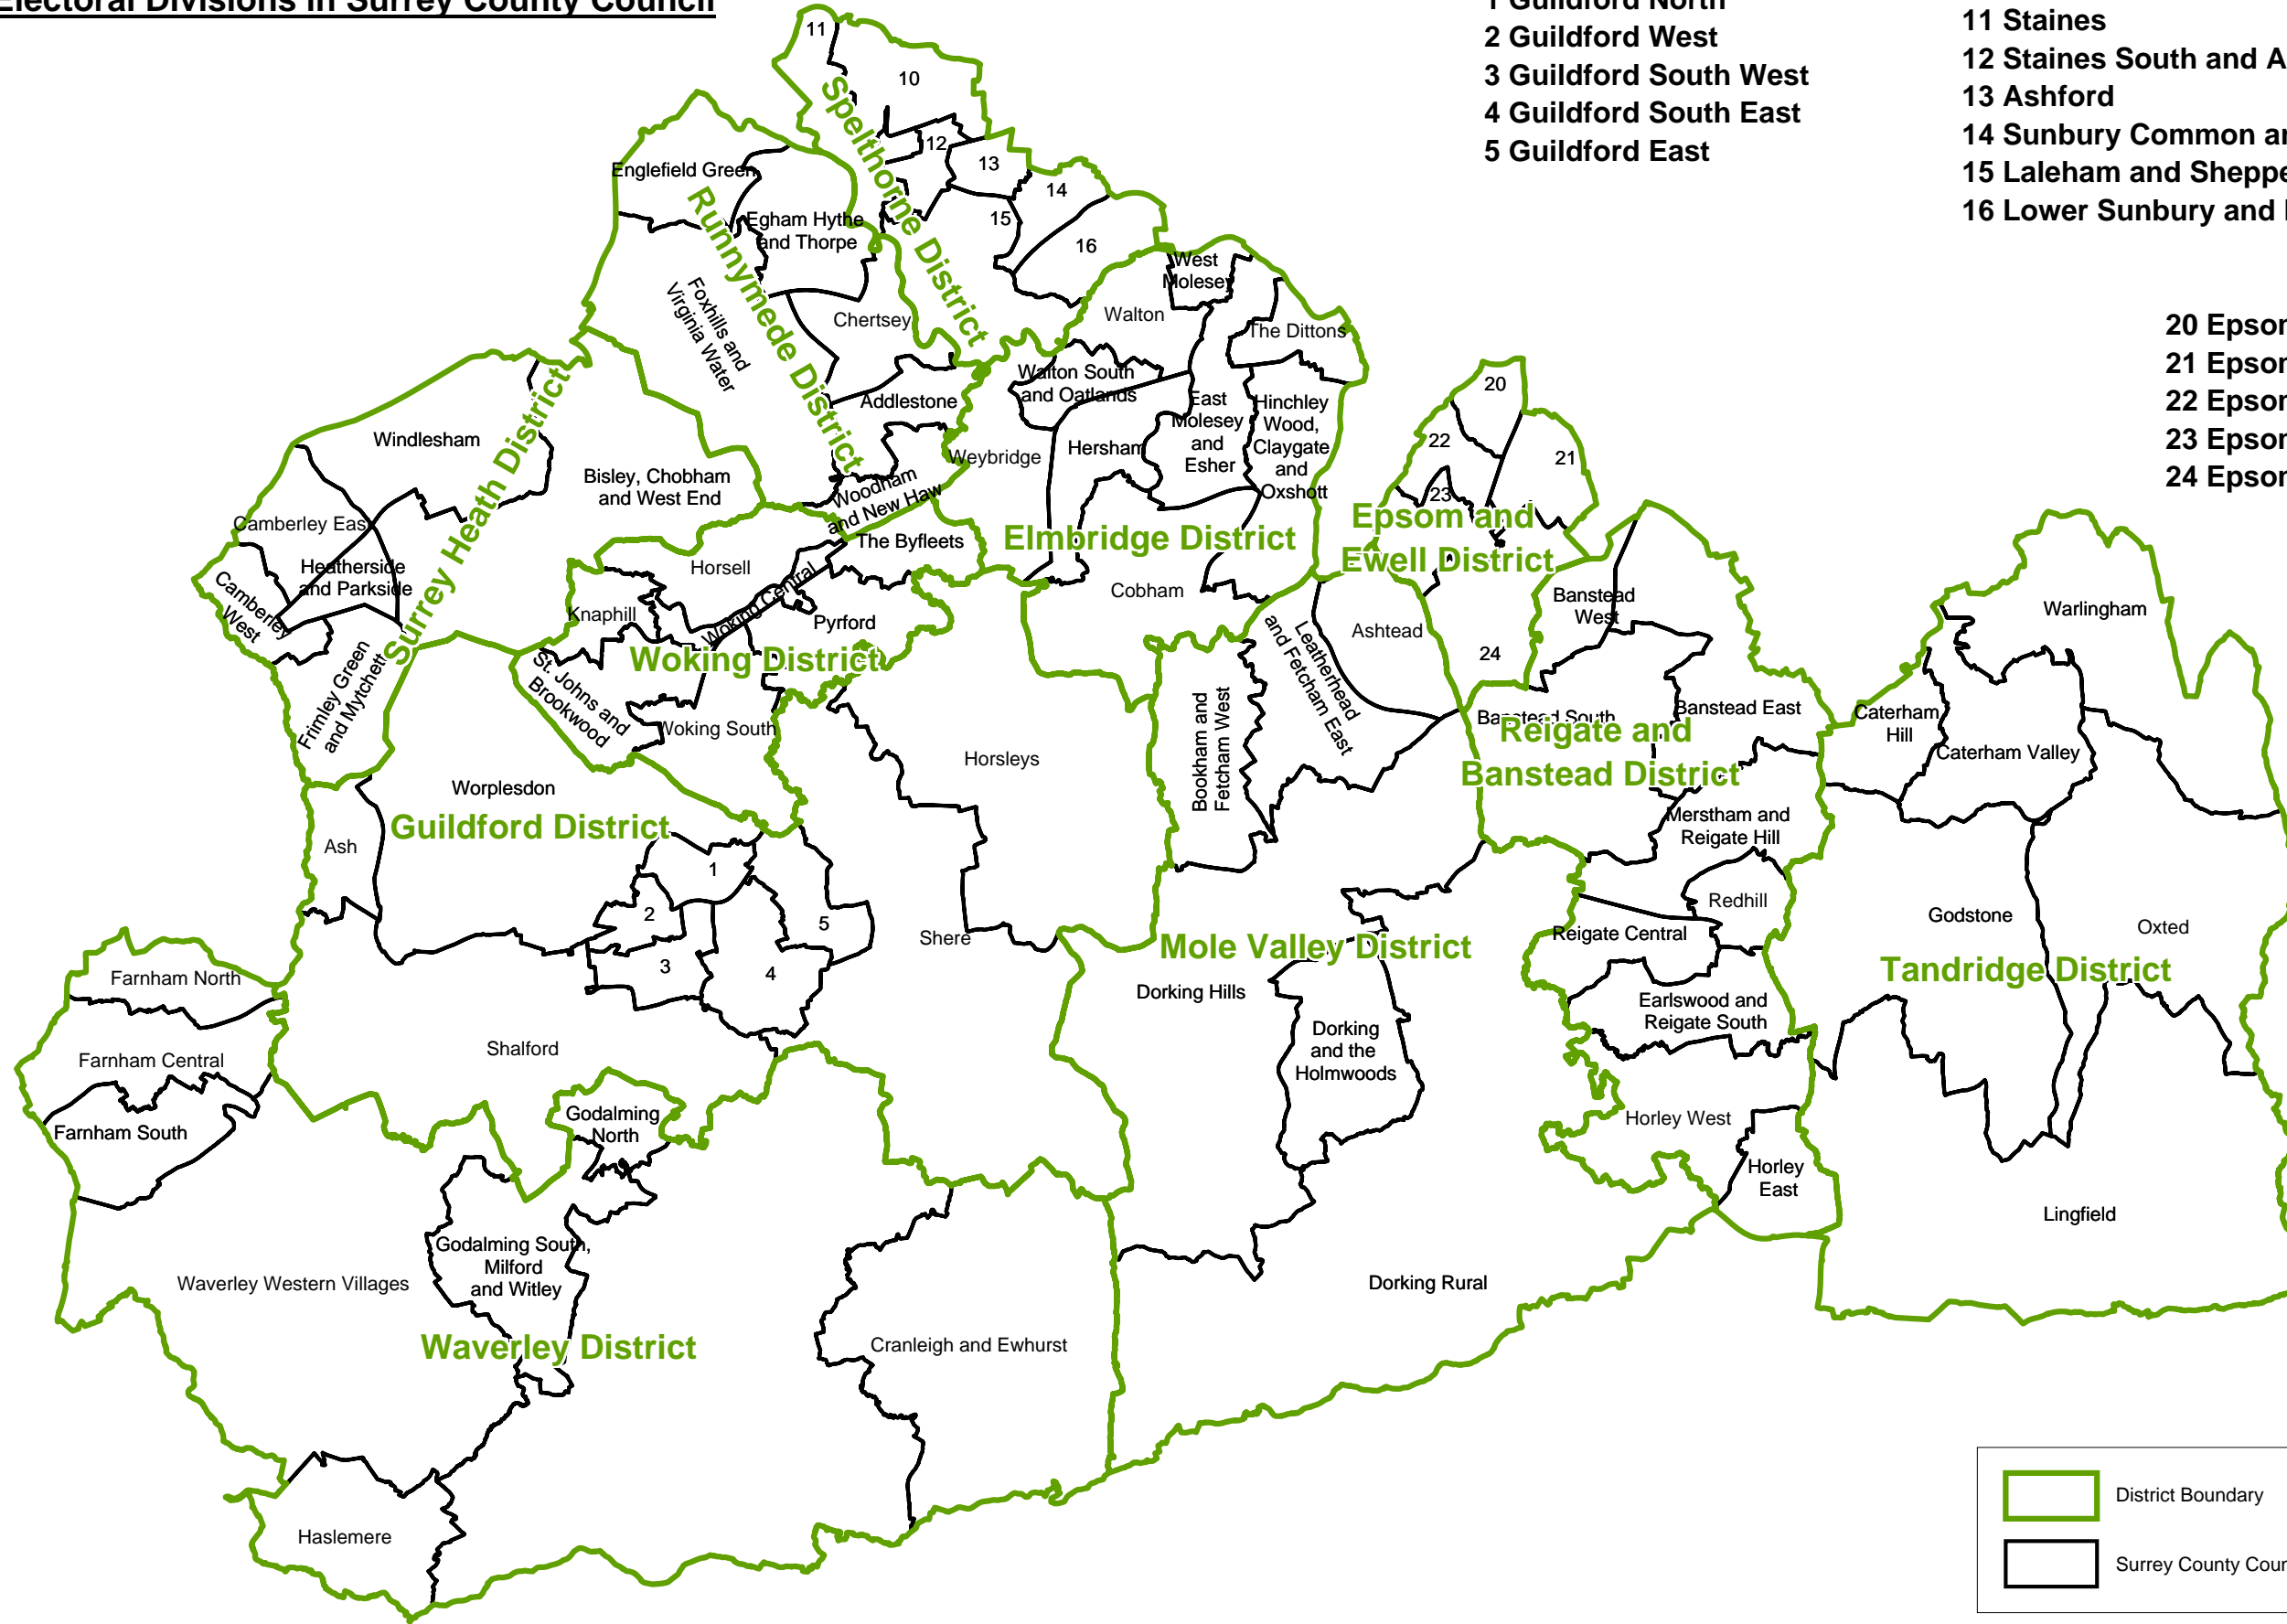

Electoral Divisions in Surrey County Council

- 1 Guildford North
- 2 Guildford West
- 3 Guildford South West
- 4 Guildford South East
- 5 Guildford East

- 10 Stanwell and Stanwell Moor
- 11 Staines
- 12 Staines South and Ashford West
- 13 Ashford
- 14 Sunbury Common and Ashford Common
- 15 Laleham and Shepperton
- 16 Lower Sunbury and Halliford

- 20 Epsom and Ewell North
- 21 Epsom and Ewell West
- 22 Epsom and Ewell North East
- 23 Epsom and Ewell South West
- 24 Epsom and Ewell South East

District Boundary
 Surrey County Council Division Boundary