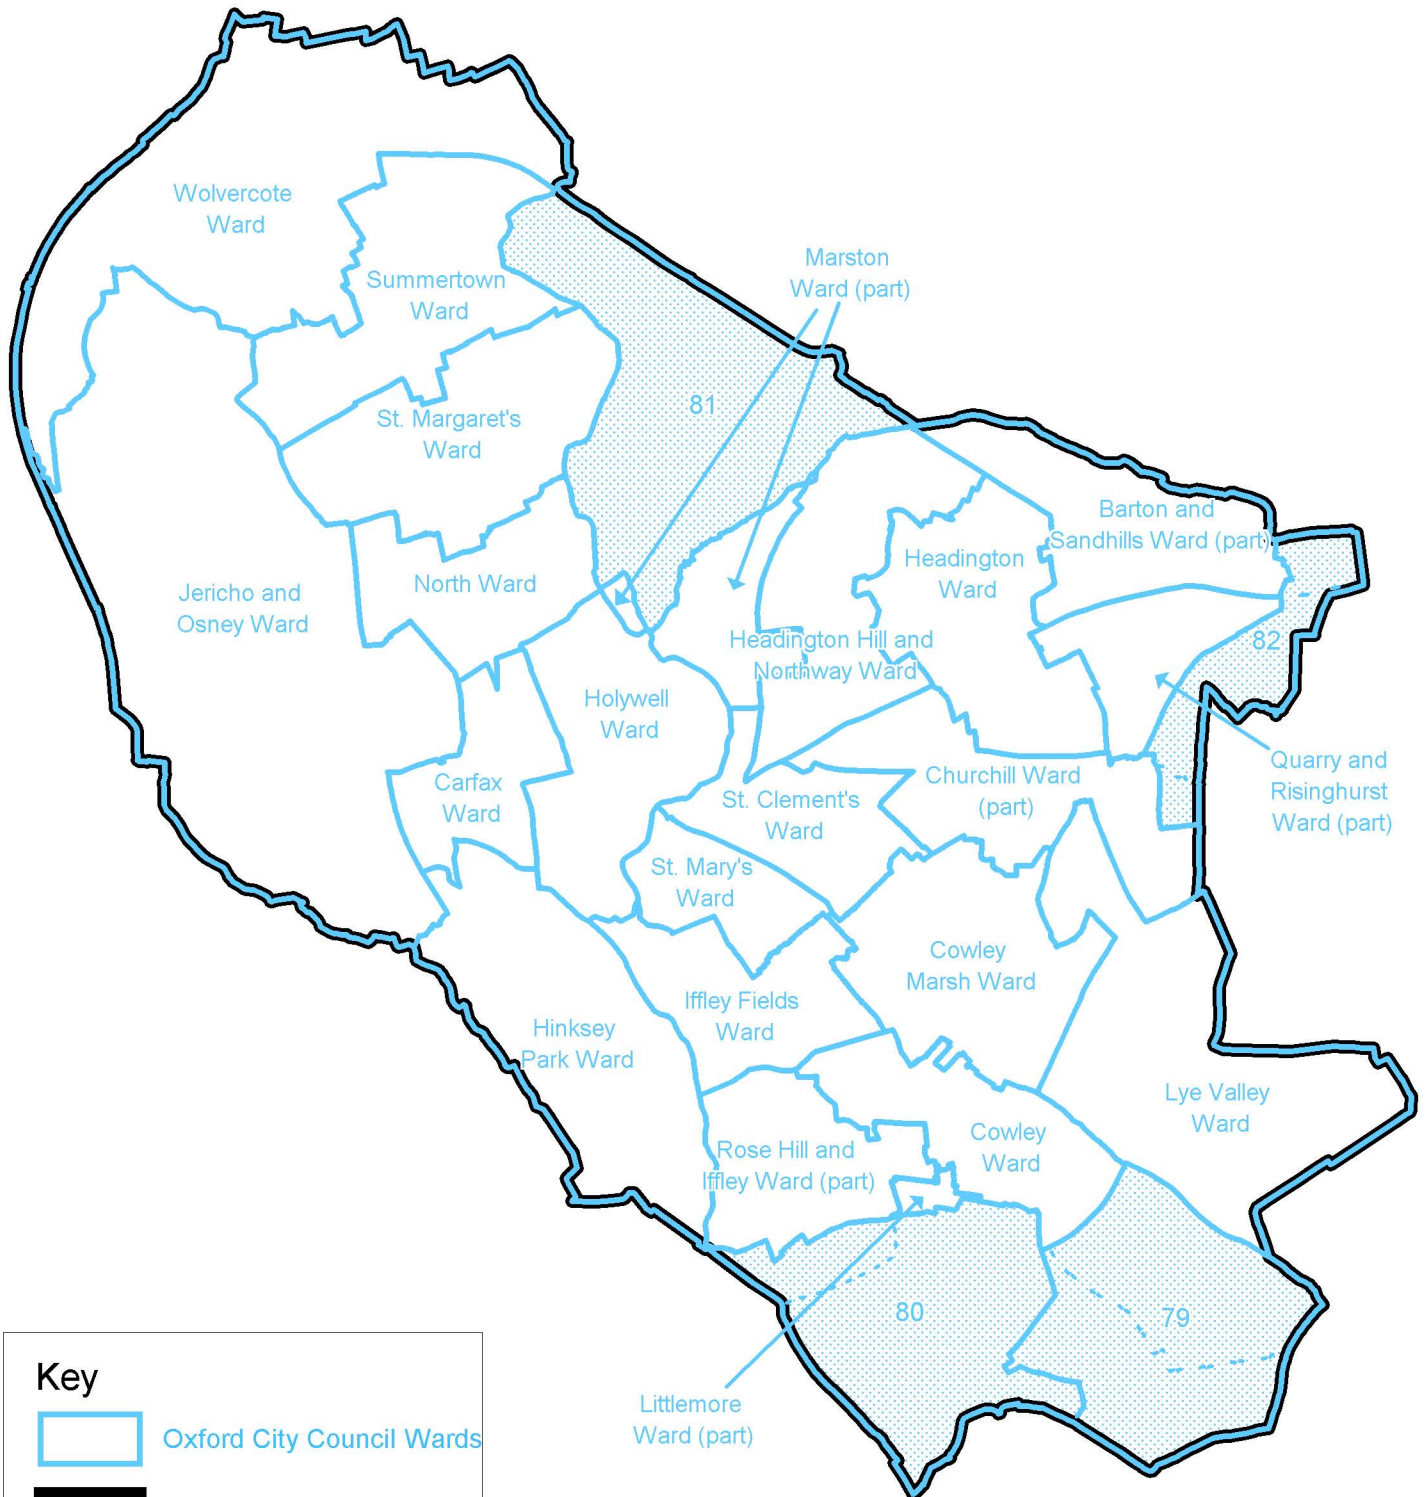

Oxfordshire elecoral review

Wards in the unparished areas of Oxford

For other parts of Oxfordshire, please see our map of parishes

Key

-  Oxford City Council Wards
-  Boundary of Oxford City
-  Parishes in Oxford City
-  Ward boundary running through a parish