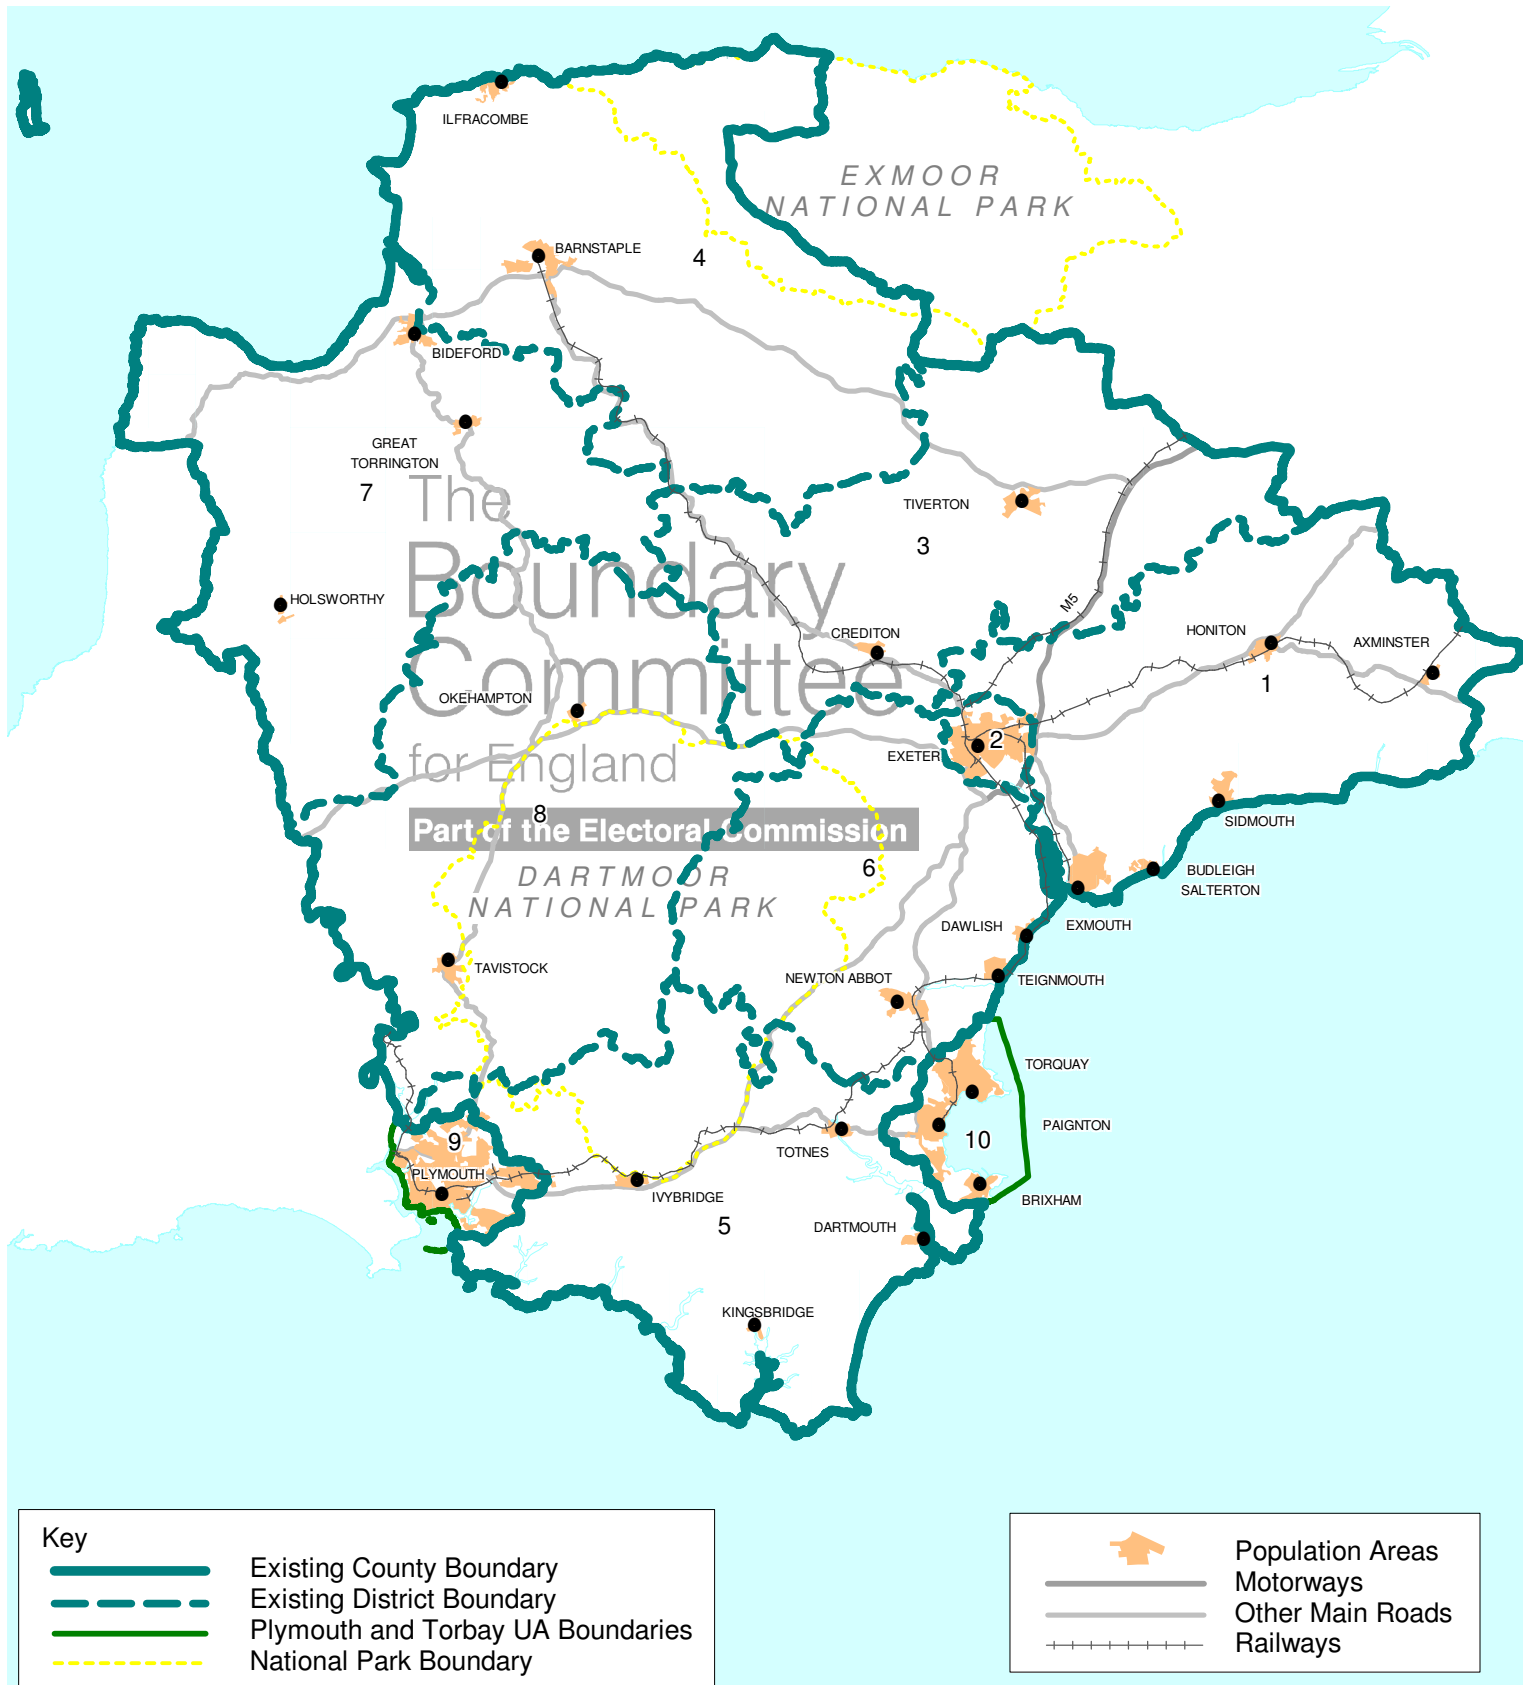

# Map 1: Existing arrangements in Devon

© Crown Copyright 2008

## Key to Districts and Unitary Authorities (UAs)

- |               |               |            |
|---------------|---------------|------------|
| 1 East Devon  | 5 South Hams  | 9 Plymouth |
| 2 Exeter      | 6 Teignbridge | 10 Torbay  |
| 3 Mid Devon   | 7 Torridge    |            |
| 4 North Devon | 8 West Devon  |            |