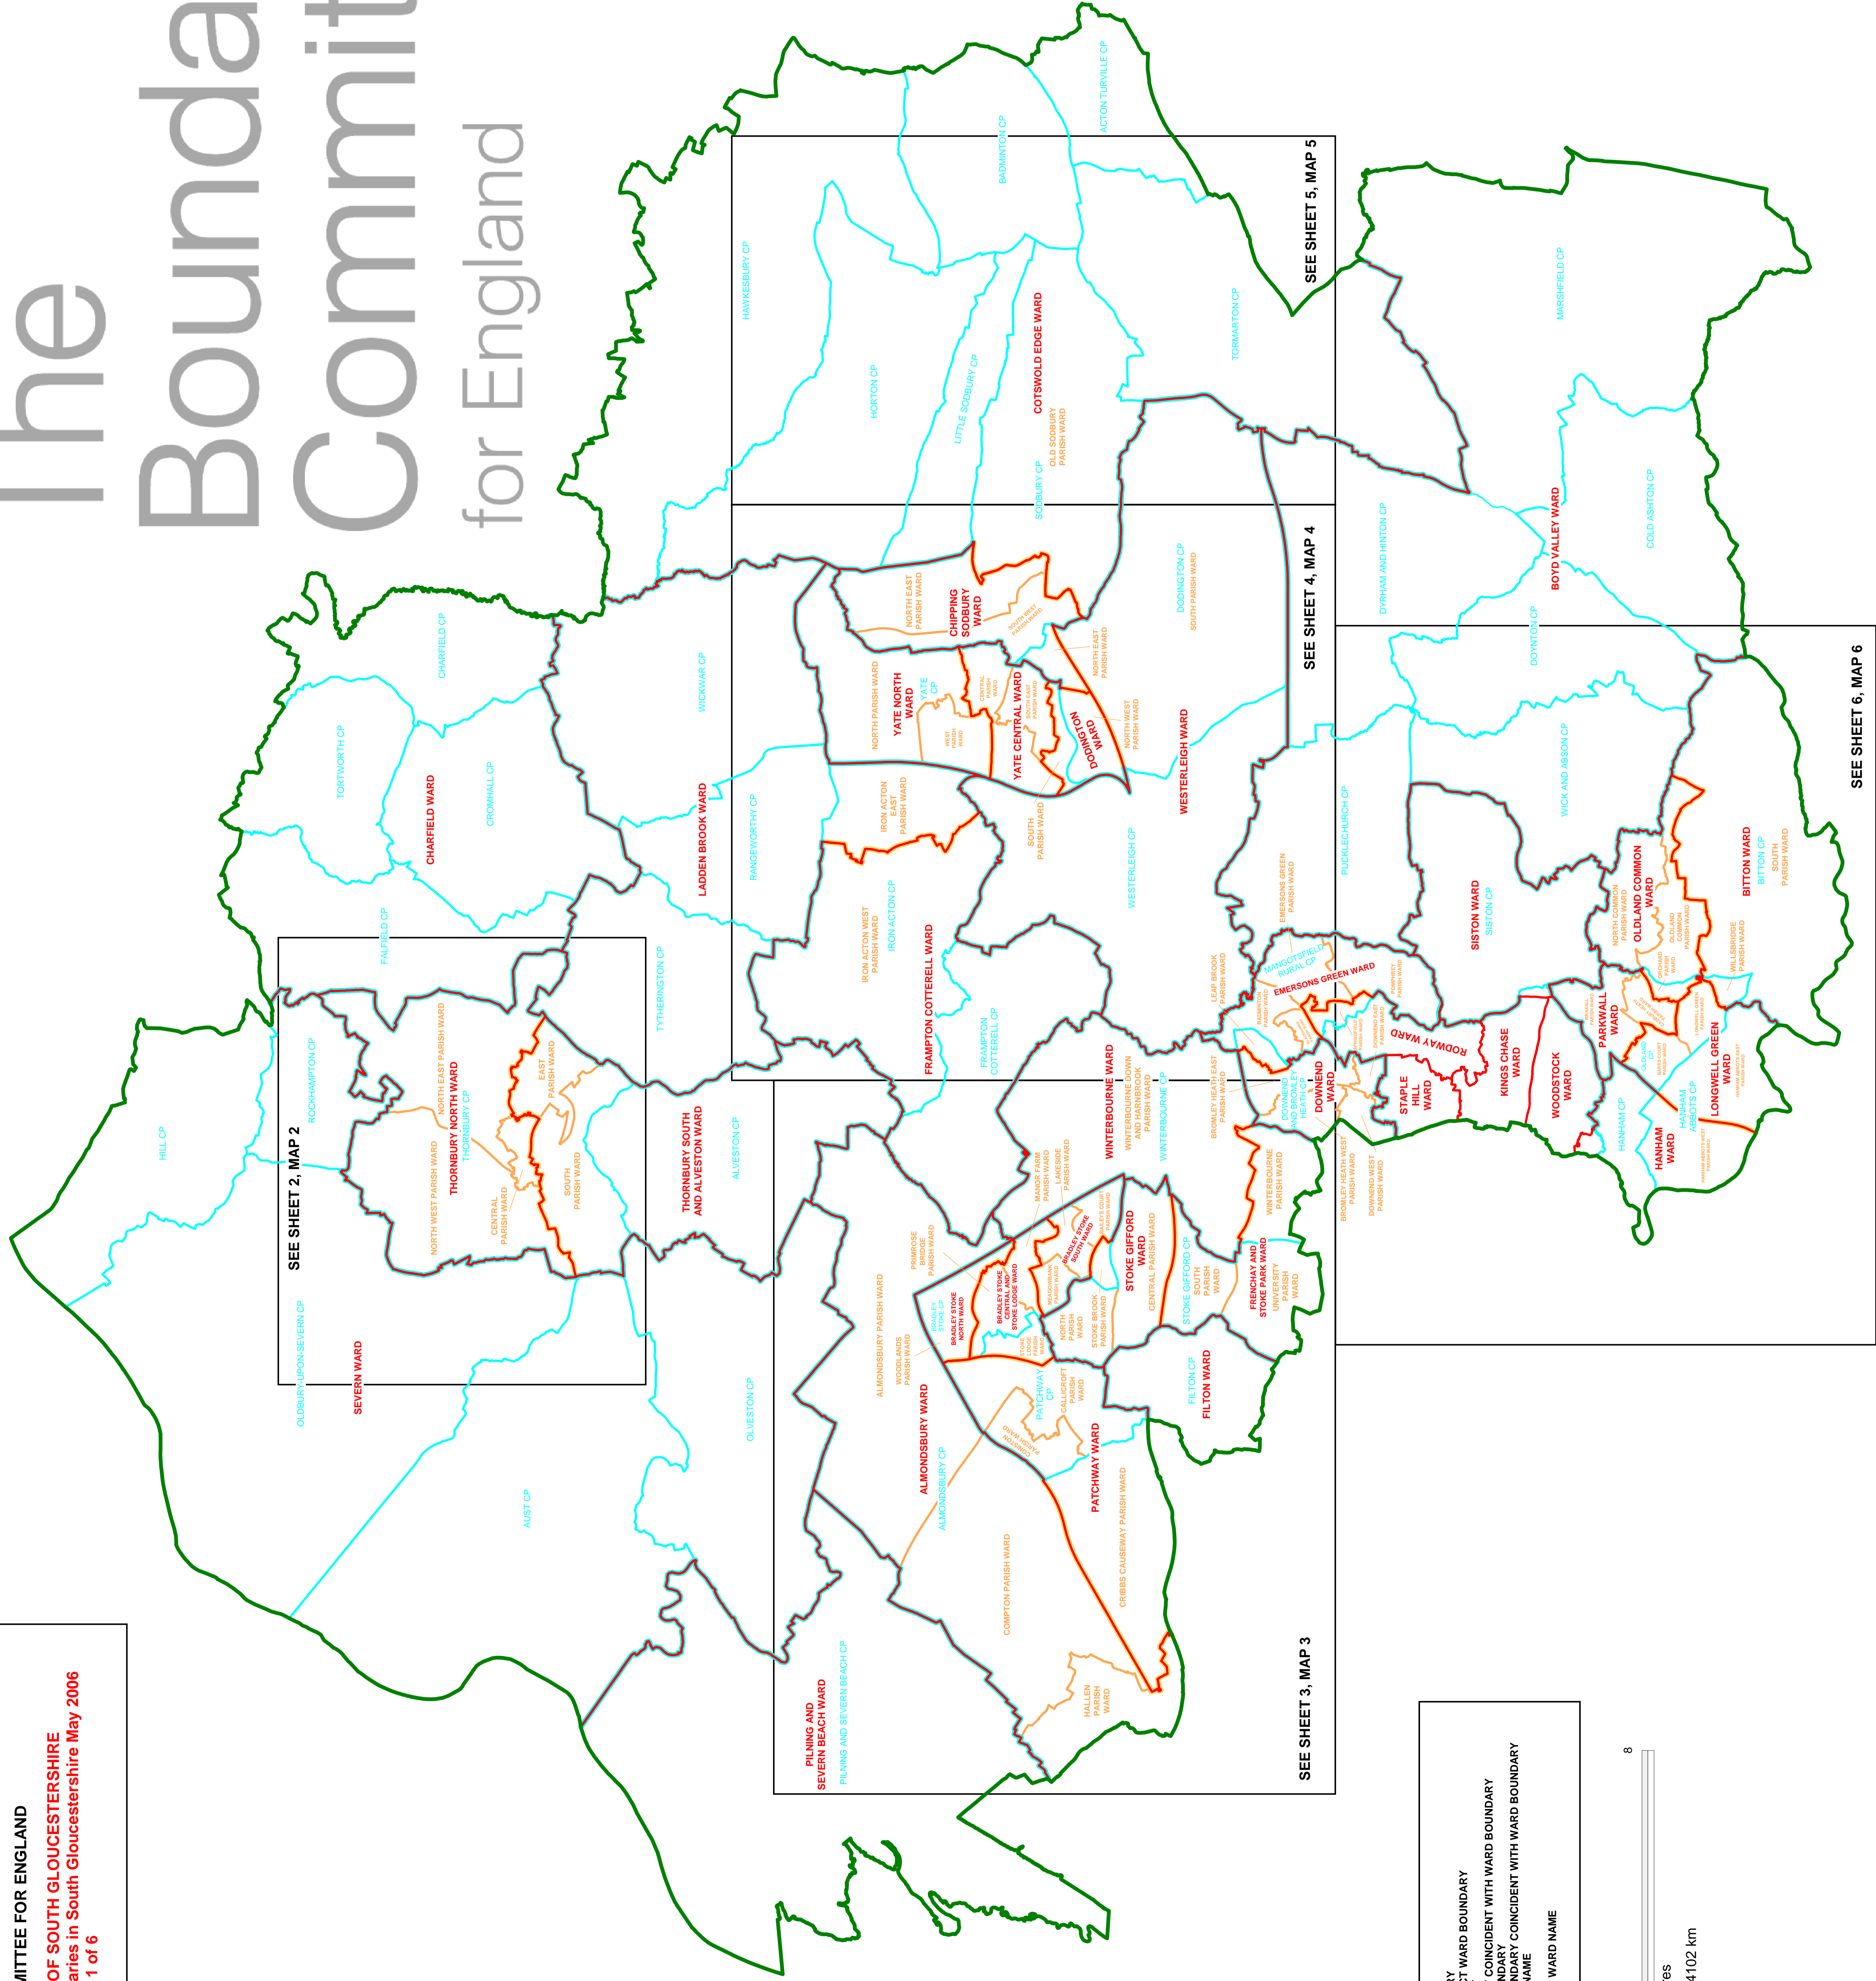

THE BOUNDARY COMMITTEE FOR ENGLAND

FURTHER ELECTORAL REVIEW OF SOUTH GLOUCESTERSHIRE
Final Recommendations for Ward Boundaries in South Gloucestershire May 2006
Sheet 1 of 6

The Boundary Committee for England

KEY

- DISTRICT BOUNDARY
- PROPOSED DISTRICT WARD BOUNDARY
- PARISH BOUNDARY
- PARISH WARD BOUNDARY
- EMERSONS GREEN WARD
- FILTON CP
- CALLICROFT PARISH WARD