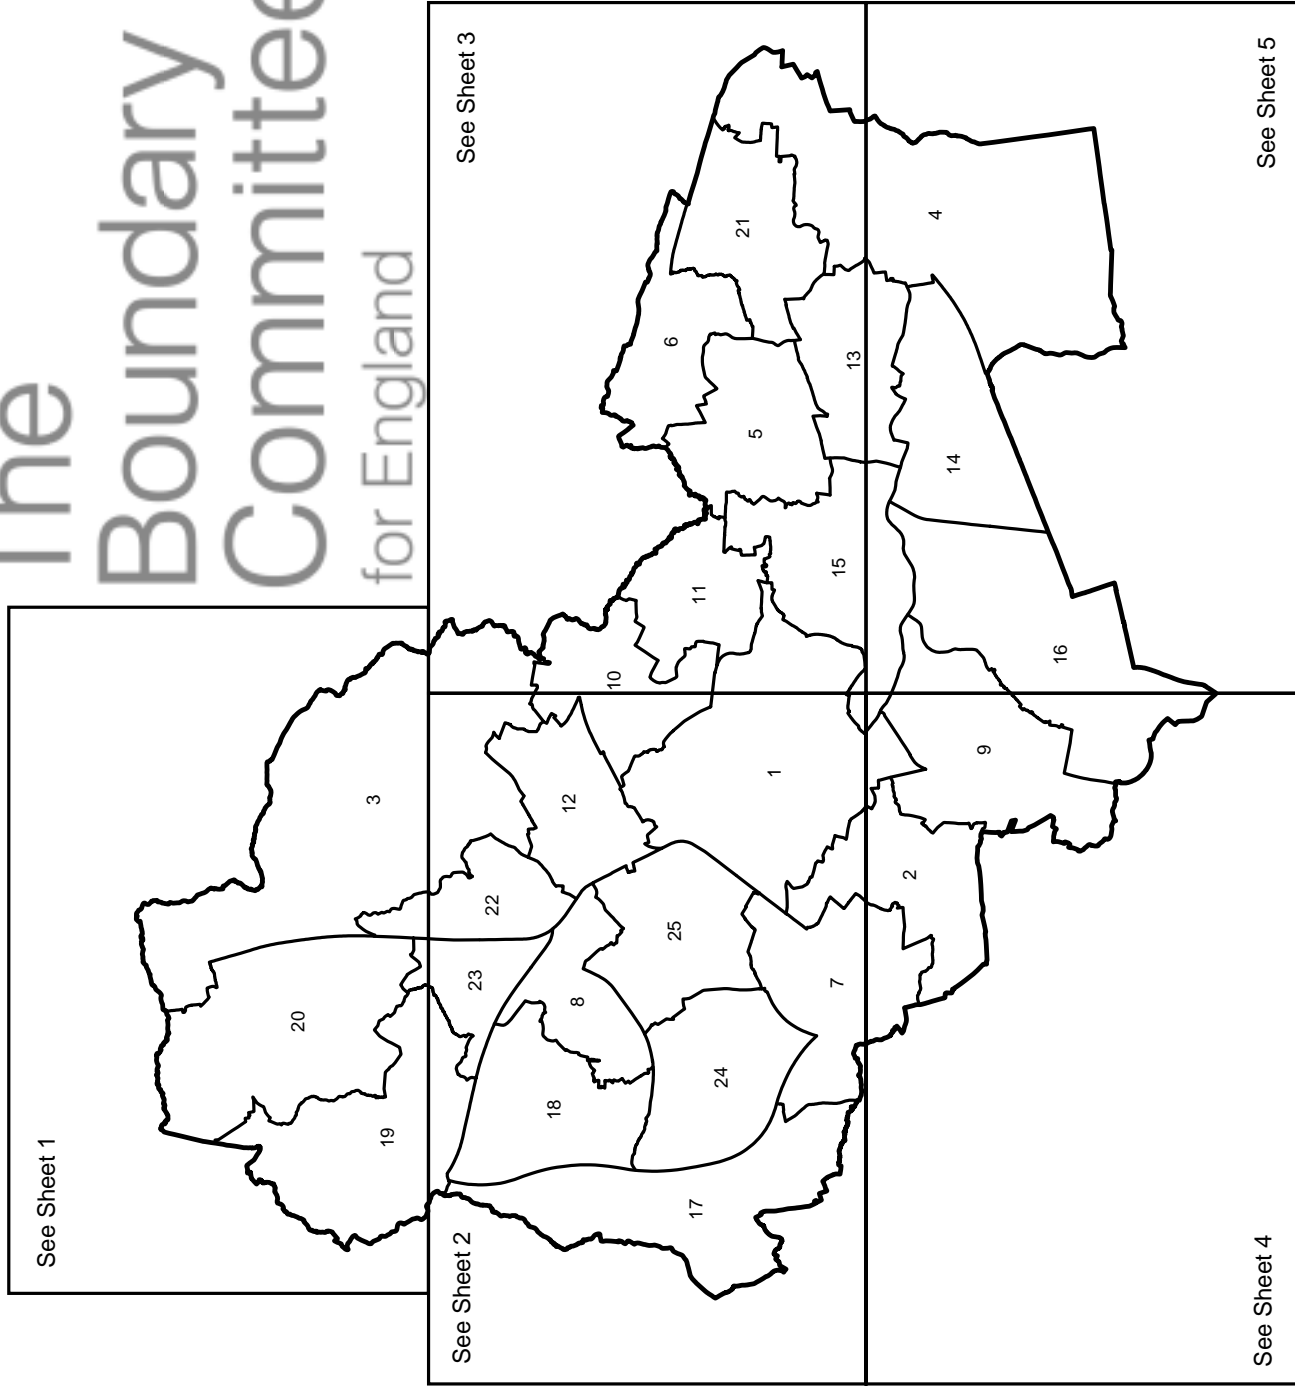

The Boundary Committee for England

Key to Wards

- 1 Abram
- 2 Ashton
- 3 Aspall
- 4 Astley Mosley Common
- 5 Atherleigh
- 6 Atherton
- 7 Bryn
- 8 Douglas
- 9 Golborne and Lowton West
- 10 Hindley
- 11 Hindley Green
- 12 Ince Whelley
- 13 Leigh East
- 14 Leigh South
- 15 Leigh West
- 16 Lowton East
- 17 Orrell
- 18 Pemberton
- 19 Shevington Lower Ground
- 20 Standish Langtree
- 21 Tyldesley
- 22 Wigan Central
- 23 Wigan West
- 24 Winstanley
- 25 Worsley Mesnes