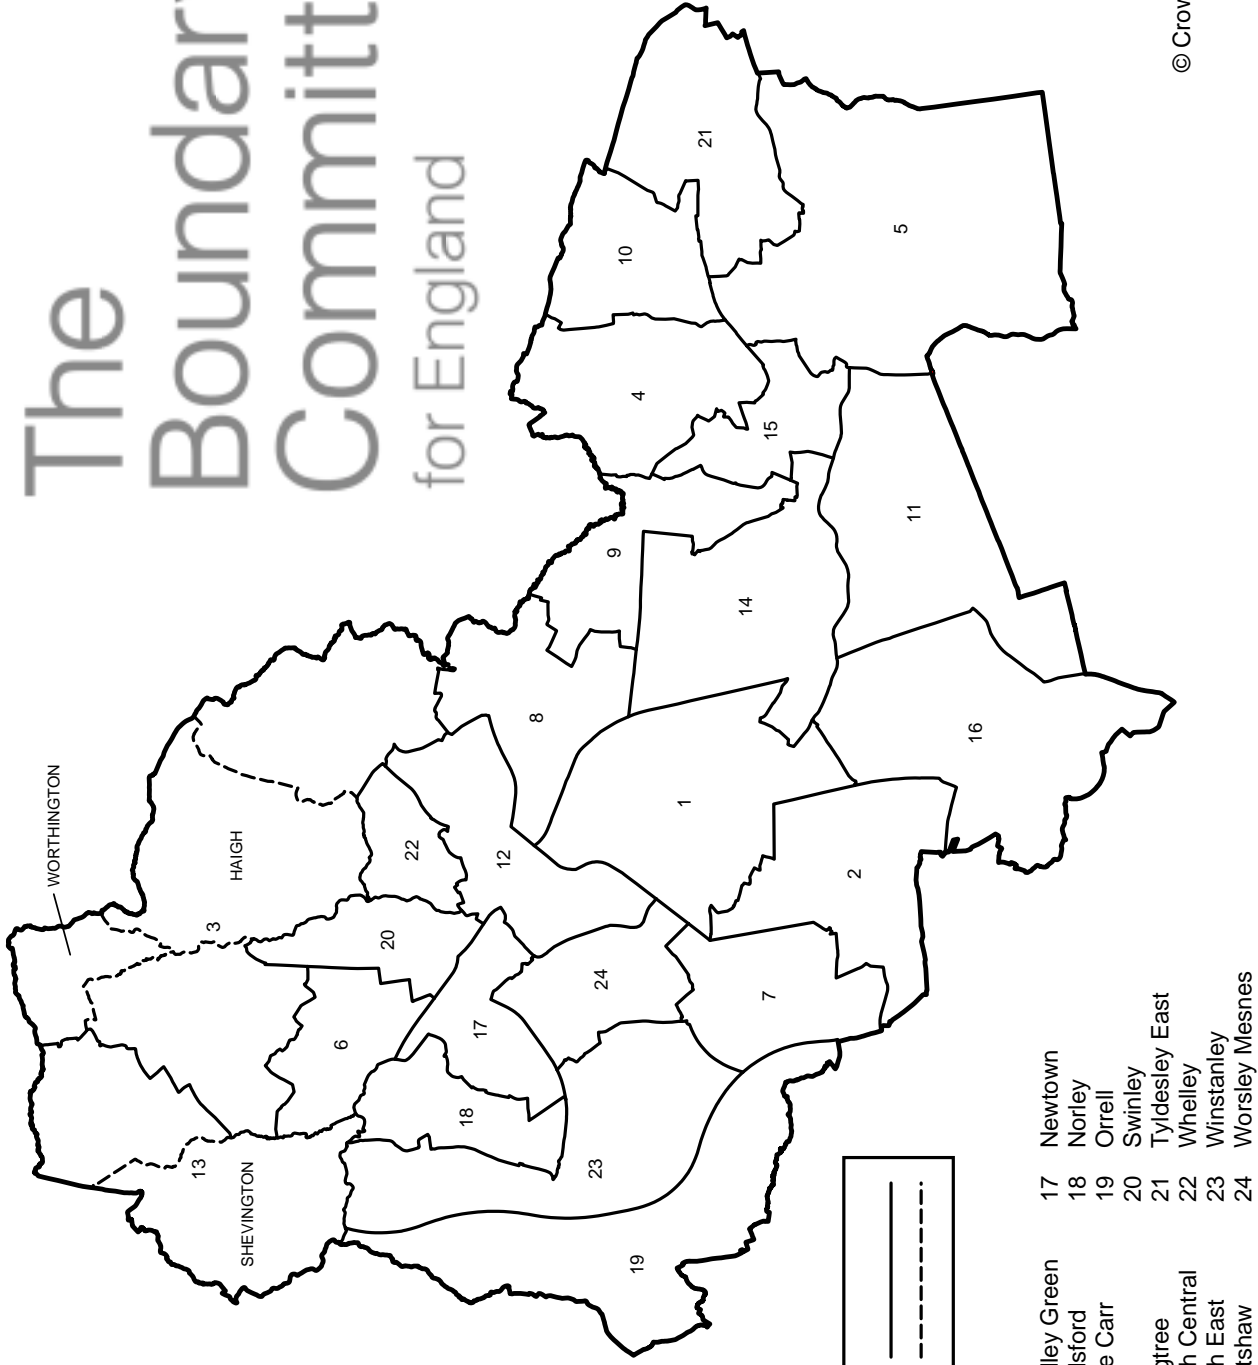

# The Boundary Committee for England

KEY	
—	EXISTING WARD BOUNDARY
- - -	EXISTING PARISH BOUNDARY

### Key to Wards

1	Abram	9	Hindley Green	17	Newtown
2	Ashton-Golborne	10	Hindsford	18	Norley
3	Aspull-Standish	11	Hope Carr	19	Orrell
4	Atherton	12	Ince	20	Swinley
5	Bedford-Astley	13	Langtree	21	Tyldesley East
6	Beech Hill	14	Leigh Central	22	Whelley
7	Bryn	15	Leigh East	23	Winstanley
8	Hindley	16	Lightshaw	24	Worsley Mesnes