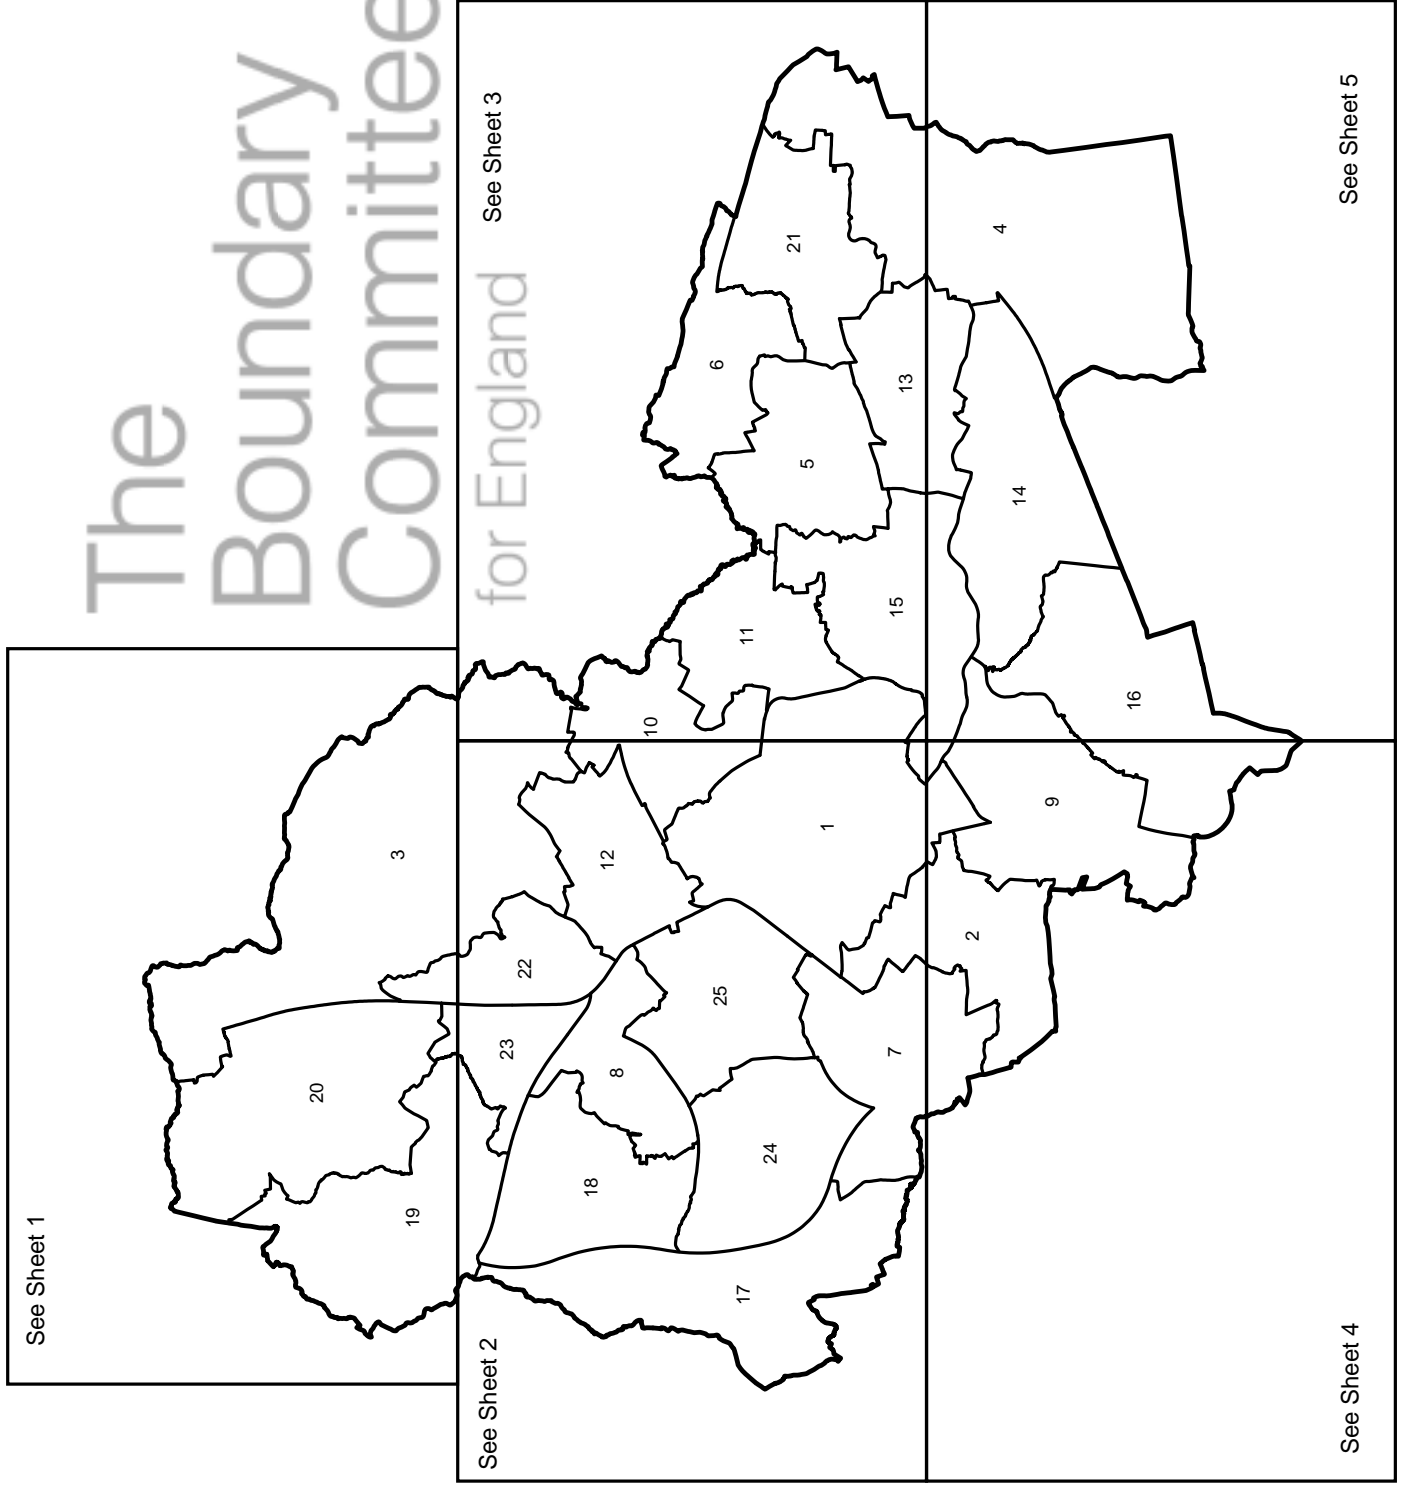

The Boundary Committee for England

Key to Wards

- 1 Abram
- 2 Ashton
- 3 Aspull
- 4 Astley Mosley Common
- 5 Atherleigh
- 6 Atherton
- 7 Bryn
- 8 Douglas
- 9 Golborne and Lowton West
- 10 Hindley
- 11 Hindley Green
- 12 Ince Whelley
- 13 Leigh East
- 14 Leigh South
- 15 Leigh West
- 16 Lowton East
- 17 Orrell
- 18 Pemberton
- 19 Shevington with Langtree
- 20 Standish
- 21 Tyldesley
- 22 Wigan Central
- 23 Wigan West
- 24 Winstanley
- 25 Worsley Mesnes