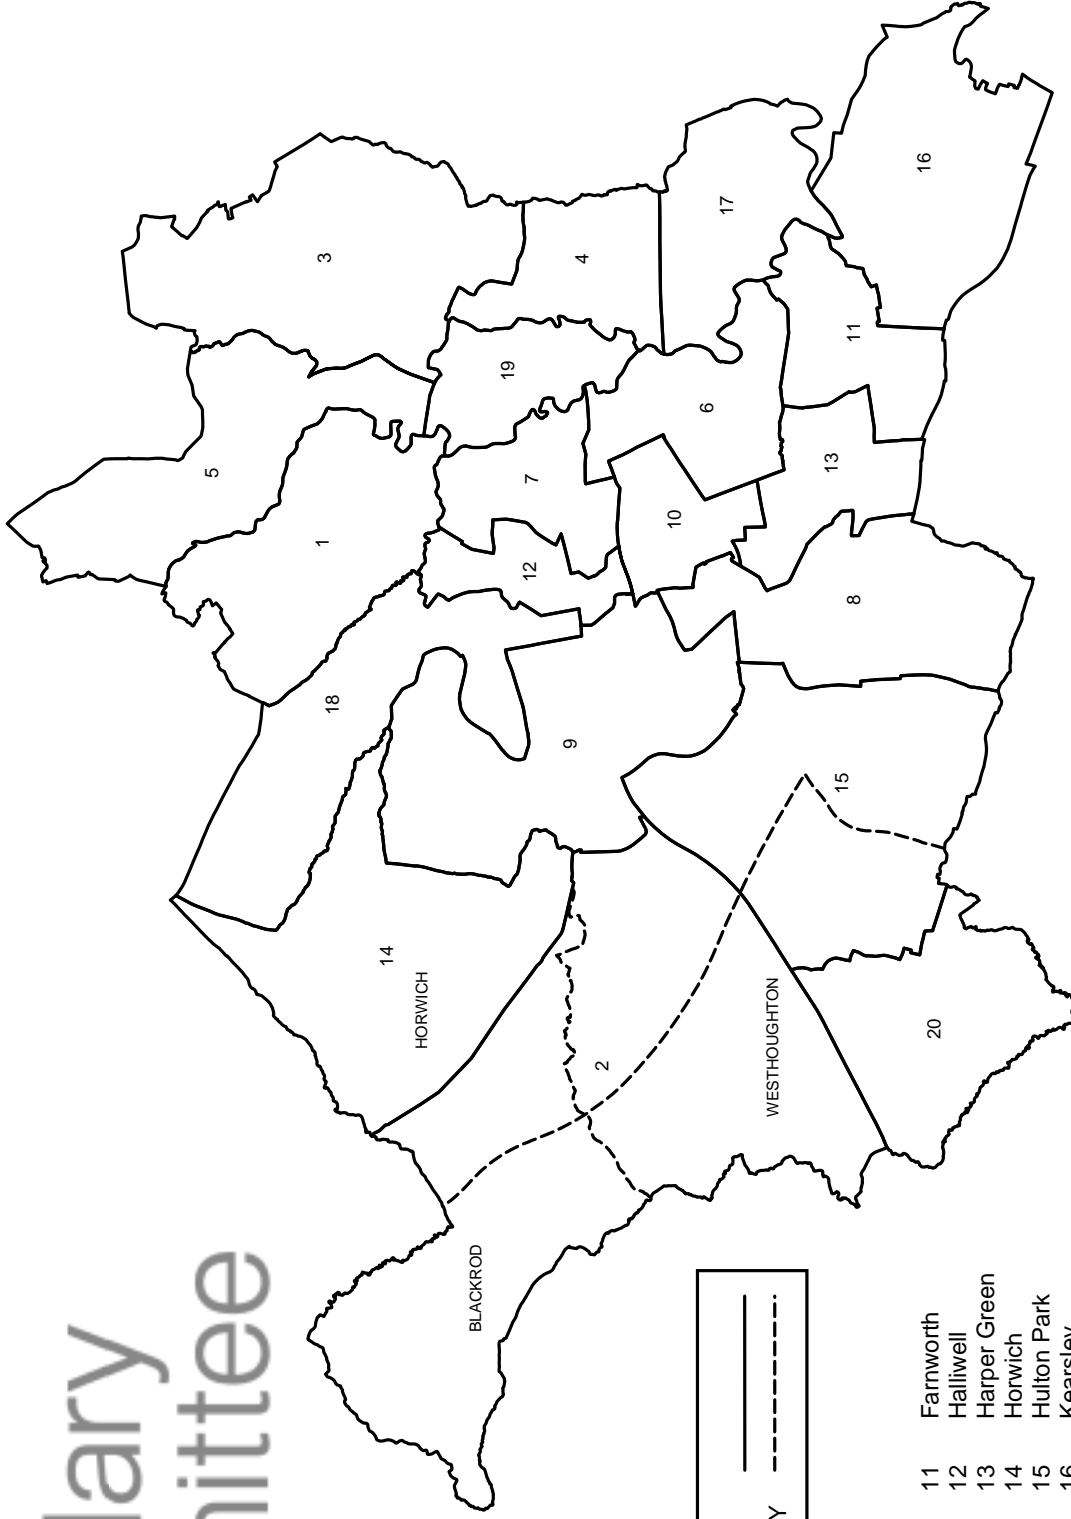

The Boundary Committee for England

KEY
EXISTING WARD BOUNDARY
EXISTING PARISH BOUNDARY

Key to Wards

1	Astley Bridge	11	Farnworth
2	Blackrod	12	Halliwell
3	Bradshaw	13	Harper Green
4	Breightmet	14	Horwich
5	Bromley Cross	15	Hulton Park
6	Burnden	16	Kearsley
7	Central	17	Little Lever
8	Daubhill	18	Smithills
9	Deane-cum-Heaton	19	Tonge
10	Derby	20	Westhoughton