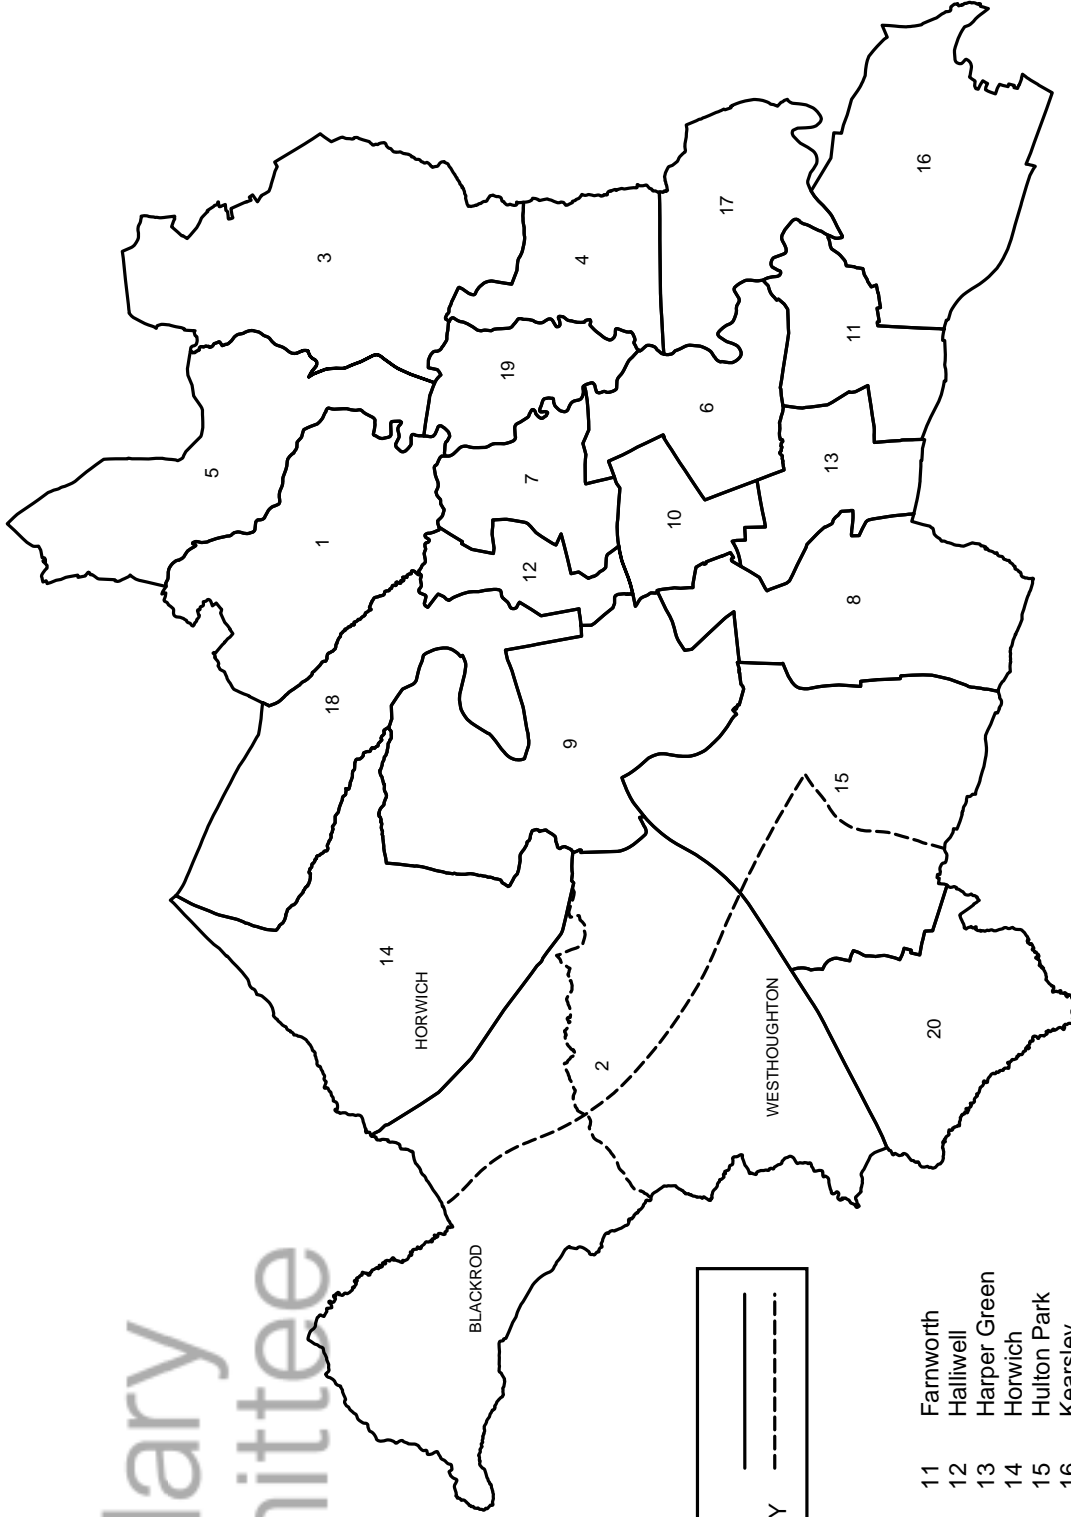

The Boundary Committee for England

KEY	
EXISTING WARD BOUNDARY	—
EXISTING PARISH BOUNDARY	- - -

Key to Wards

1	Astley Bridge	11	Farnworth
2	Blackrod	12	Halliwell
3	Bradshaw	13	Harper Green
4	Breightmet	14	Horwich
5	Bromley Cross	15	Hulton Park
6	Burnden	16	Kearsley
7	Central	17	Little Lever
8	Daubhill	18	Smithills
9	Deane-cum-Heaton	19	Tonge
10	Derby	20	Westhoughton