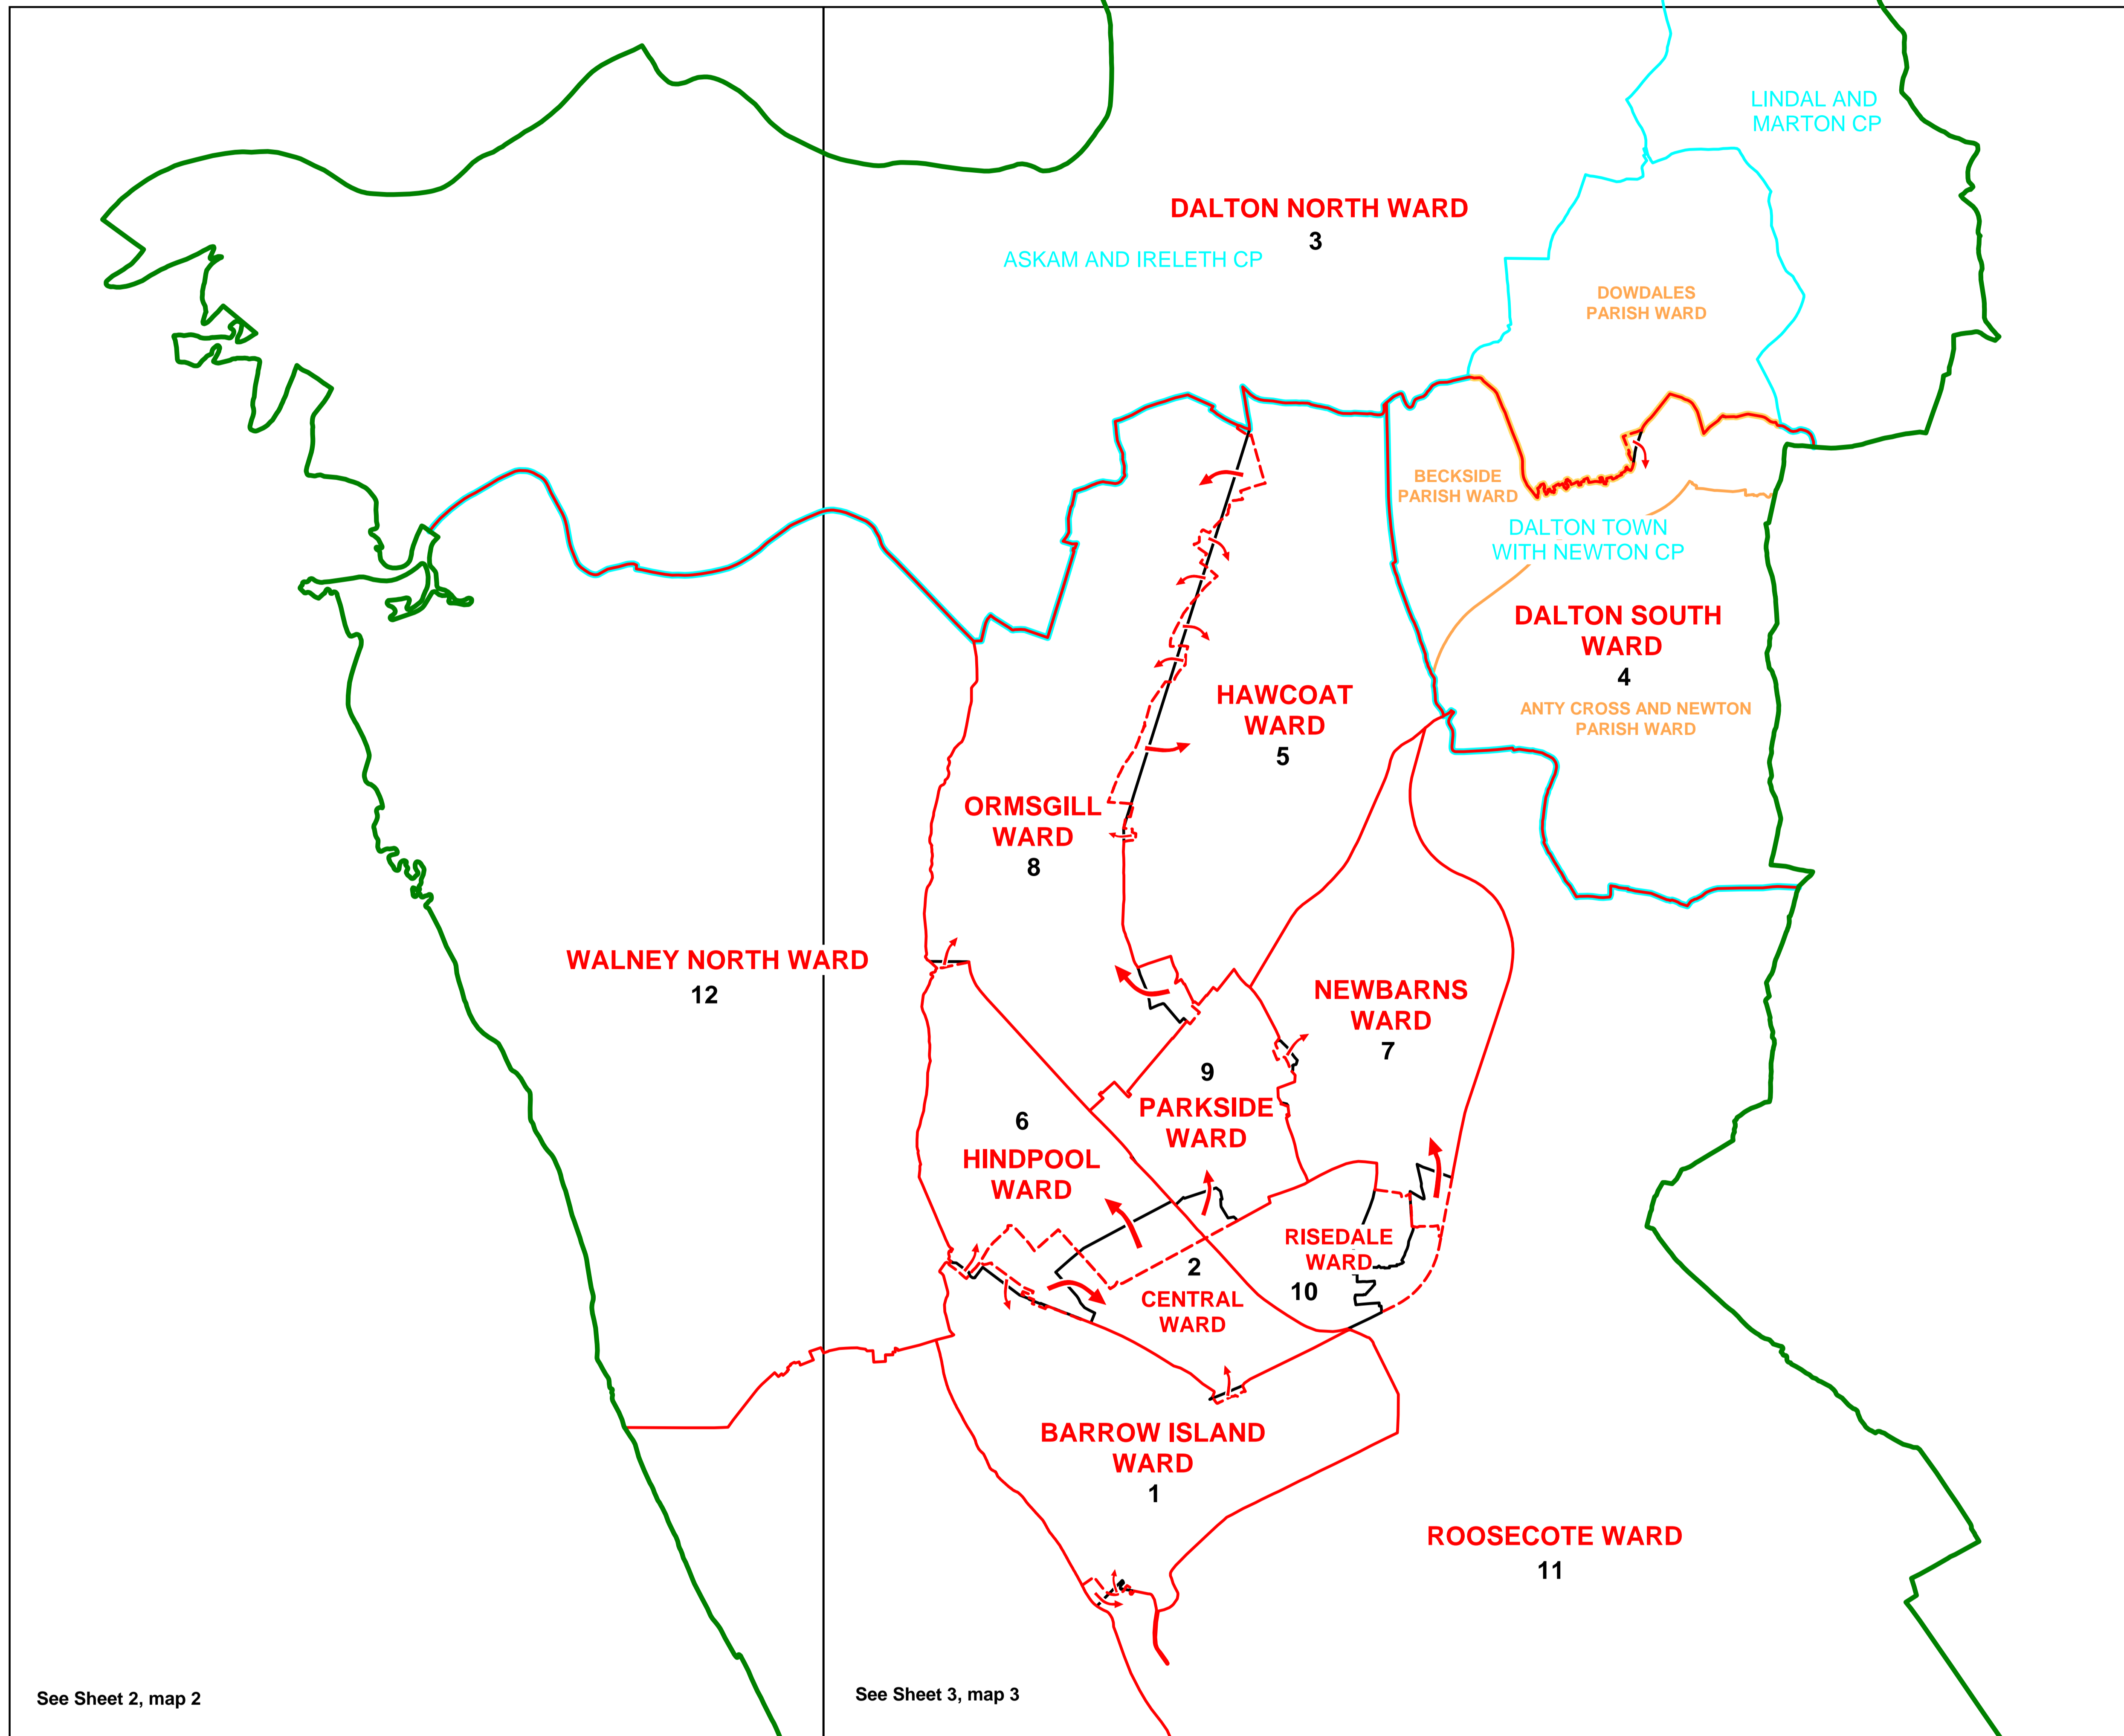

THE BOUNDARY COMMITTEE FOR ENGLAND
FURTHER ELECTORAL REVIEW OF BARROW-IN-FURNESS
 Draft Recommendations for Ward Boundaries in the Borough of Barrow-in-Furness November 2006
 Sheet 1 of 4

See Sheet 2, map 2

See Sheet 3, map 3

Key to Existing Wards

- 1 BARROW ISLAND
- 2 CENTRAL
- 3 DALTON NORTH
- 4 DALTON SOUTH
- 5 HAWCOAT
- 6 HINDPOOL
- 7 NEWBARNES
- 8 ORMSGILL
- 9 PARKSIDE
- 10 RISEDALE
- 11 ROOSECOTE
- 12 WALNEY NORTH
- 13 WALNEY SOUTH

See Sheet 4, map 4

KEY	
	DISTRICT BOUNDARY
	EXISTING DISTRICT WARD BOUNDARY (TO BE RETAINED)
	EXISTING DISTRICT WARD BOUNDARY (NO LONGER TO BE UTILISED)
	PROPOSED DISTRICT WARD BOUNDARY
	PARISH BOUNDARY
	PARISH BOUNDARY COINCIDENT WITH WARD BOUNDARY
	PARISH WARD BOUNDARY
	PARISH WARD BOUNDARY COINCIDENT WITH WARD BOUNDARY
	EXISTING WARD NAME (TO BE RETAINED)
	PARISH NAME
	PARISH WARD NAME

Kilometres
Scale : 1cm = 0.2021 km