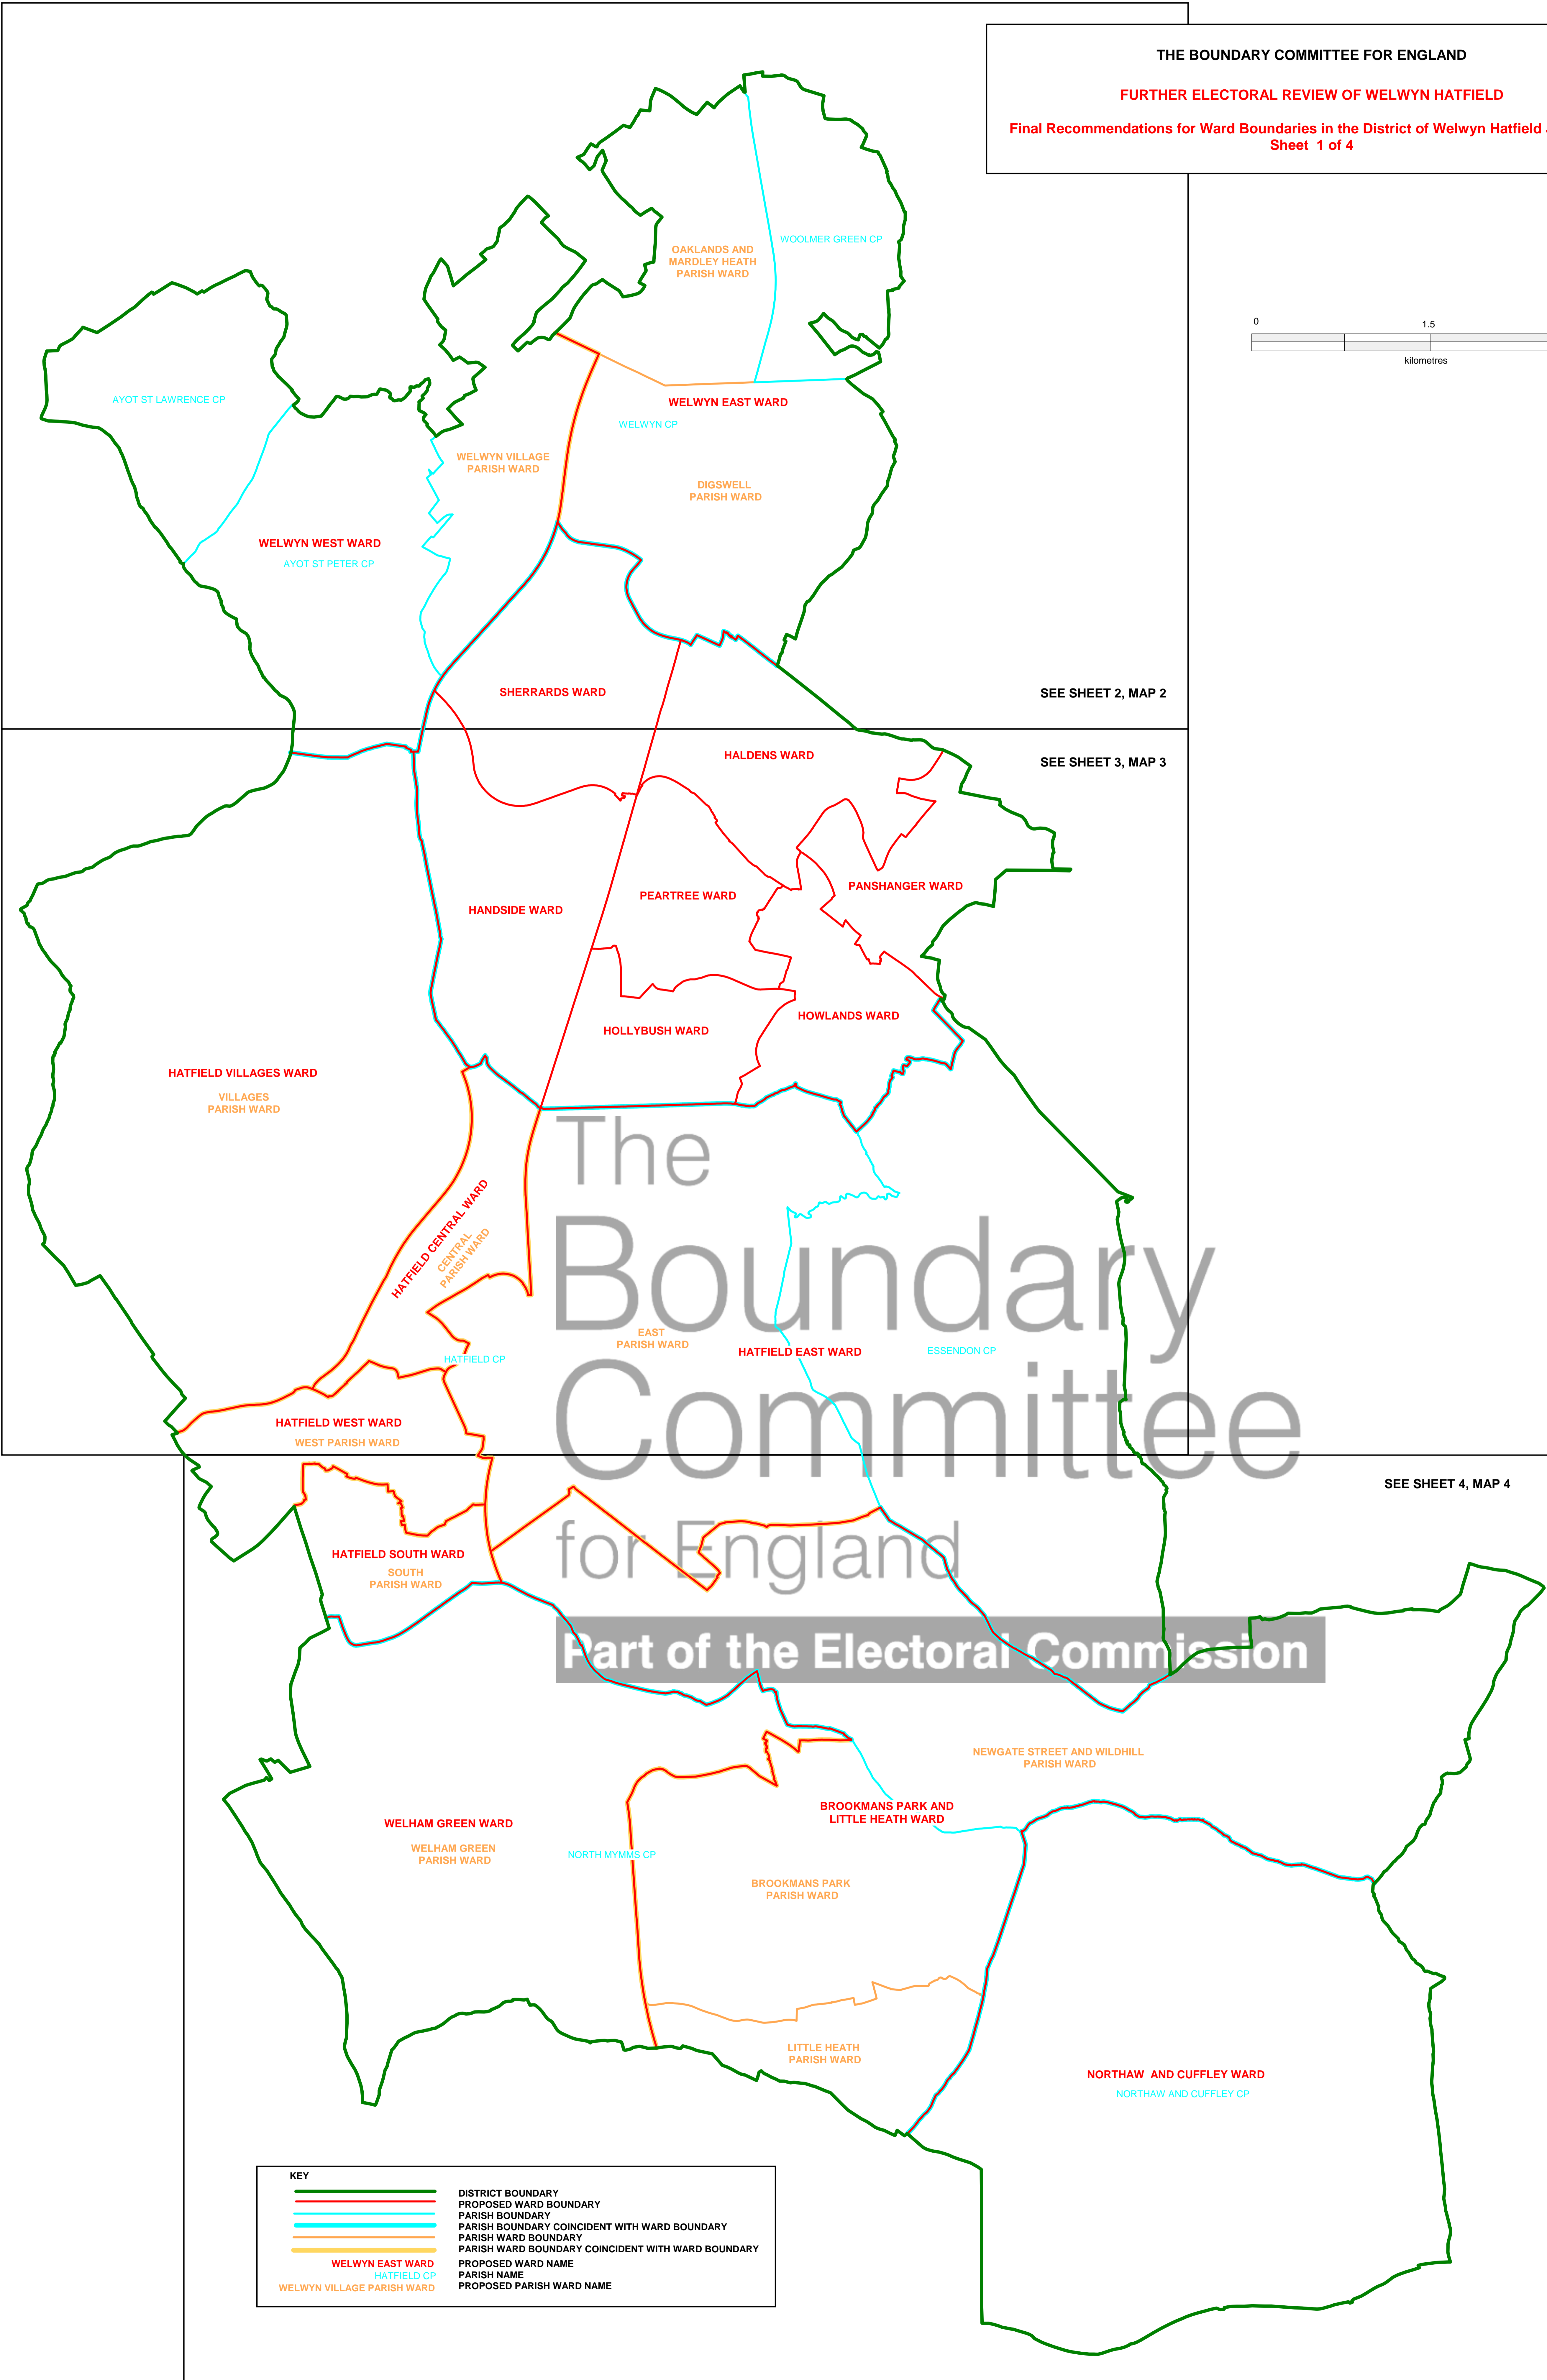

THE BOUNDARY COMMITTEE FOR ENGLAND
 FURTHER ELECTORAL REVIEW OF WELWYN HATFIELD
 Final Recommendations for Ward Boundaries in the District of Welwyn Hatfield June 2007
 Sheet 1 of 4

SEE SHEET 2, MAP 2

SEE SHEET 3, MAP 3

SEE SHEET 4, MAP 4

KEY	
	DISTRICT BOUNDARY
	PROPOSED WARD BOUNDARY
	PARISH BOUNDARY
	PARISH BOUNDARY COINCIDENT WITH WARD BOUNDARY
	PARISH WARD BOUNDARY
	PARISH WARD BOUNDARY COINCIDENT WITH WARD BOUNDARY
	PROPOSED WARD NAME
	PARISH NAME
	PROPOSED PARISH NAME