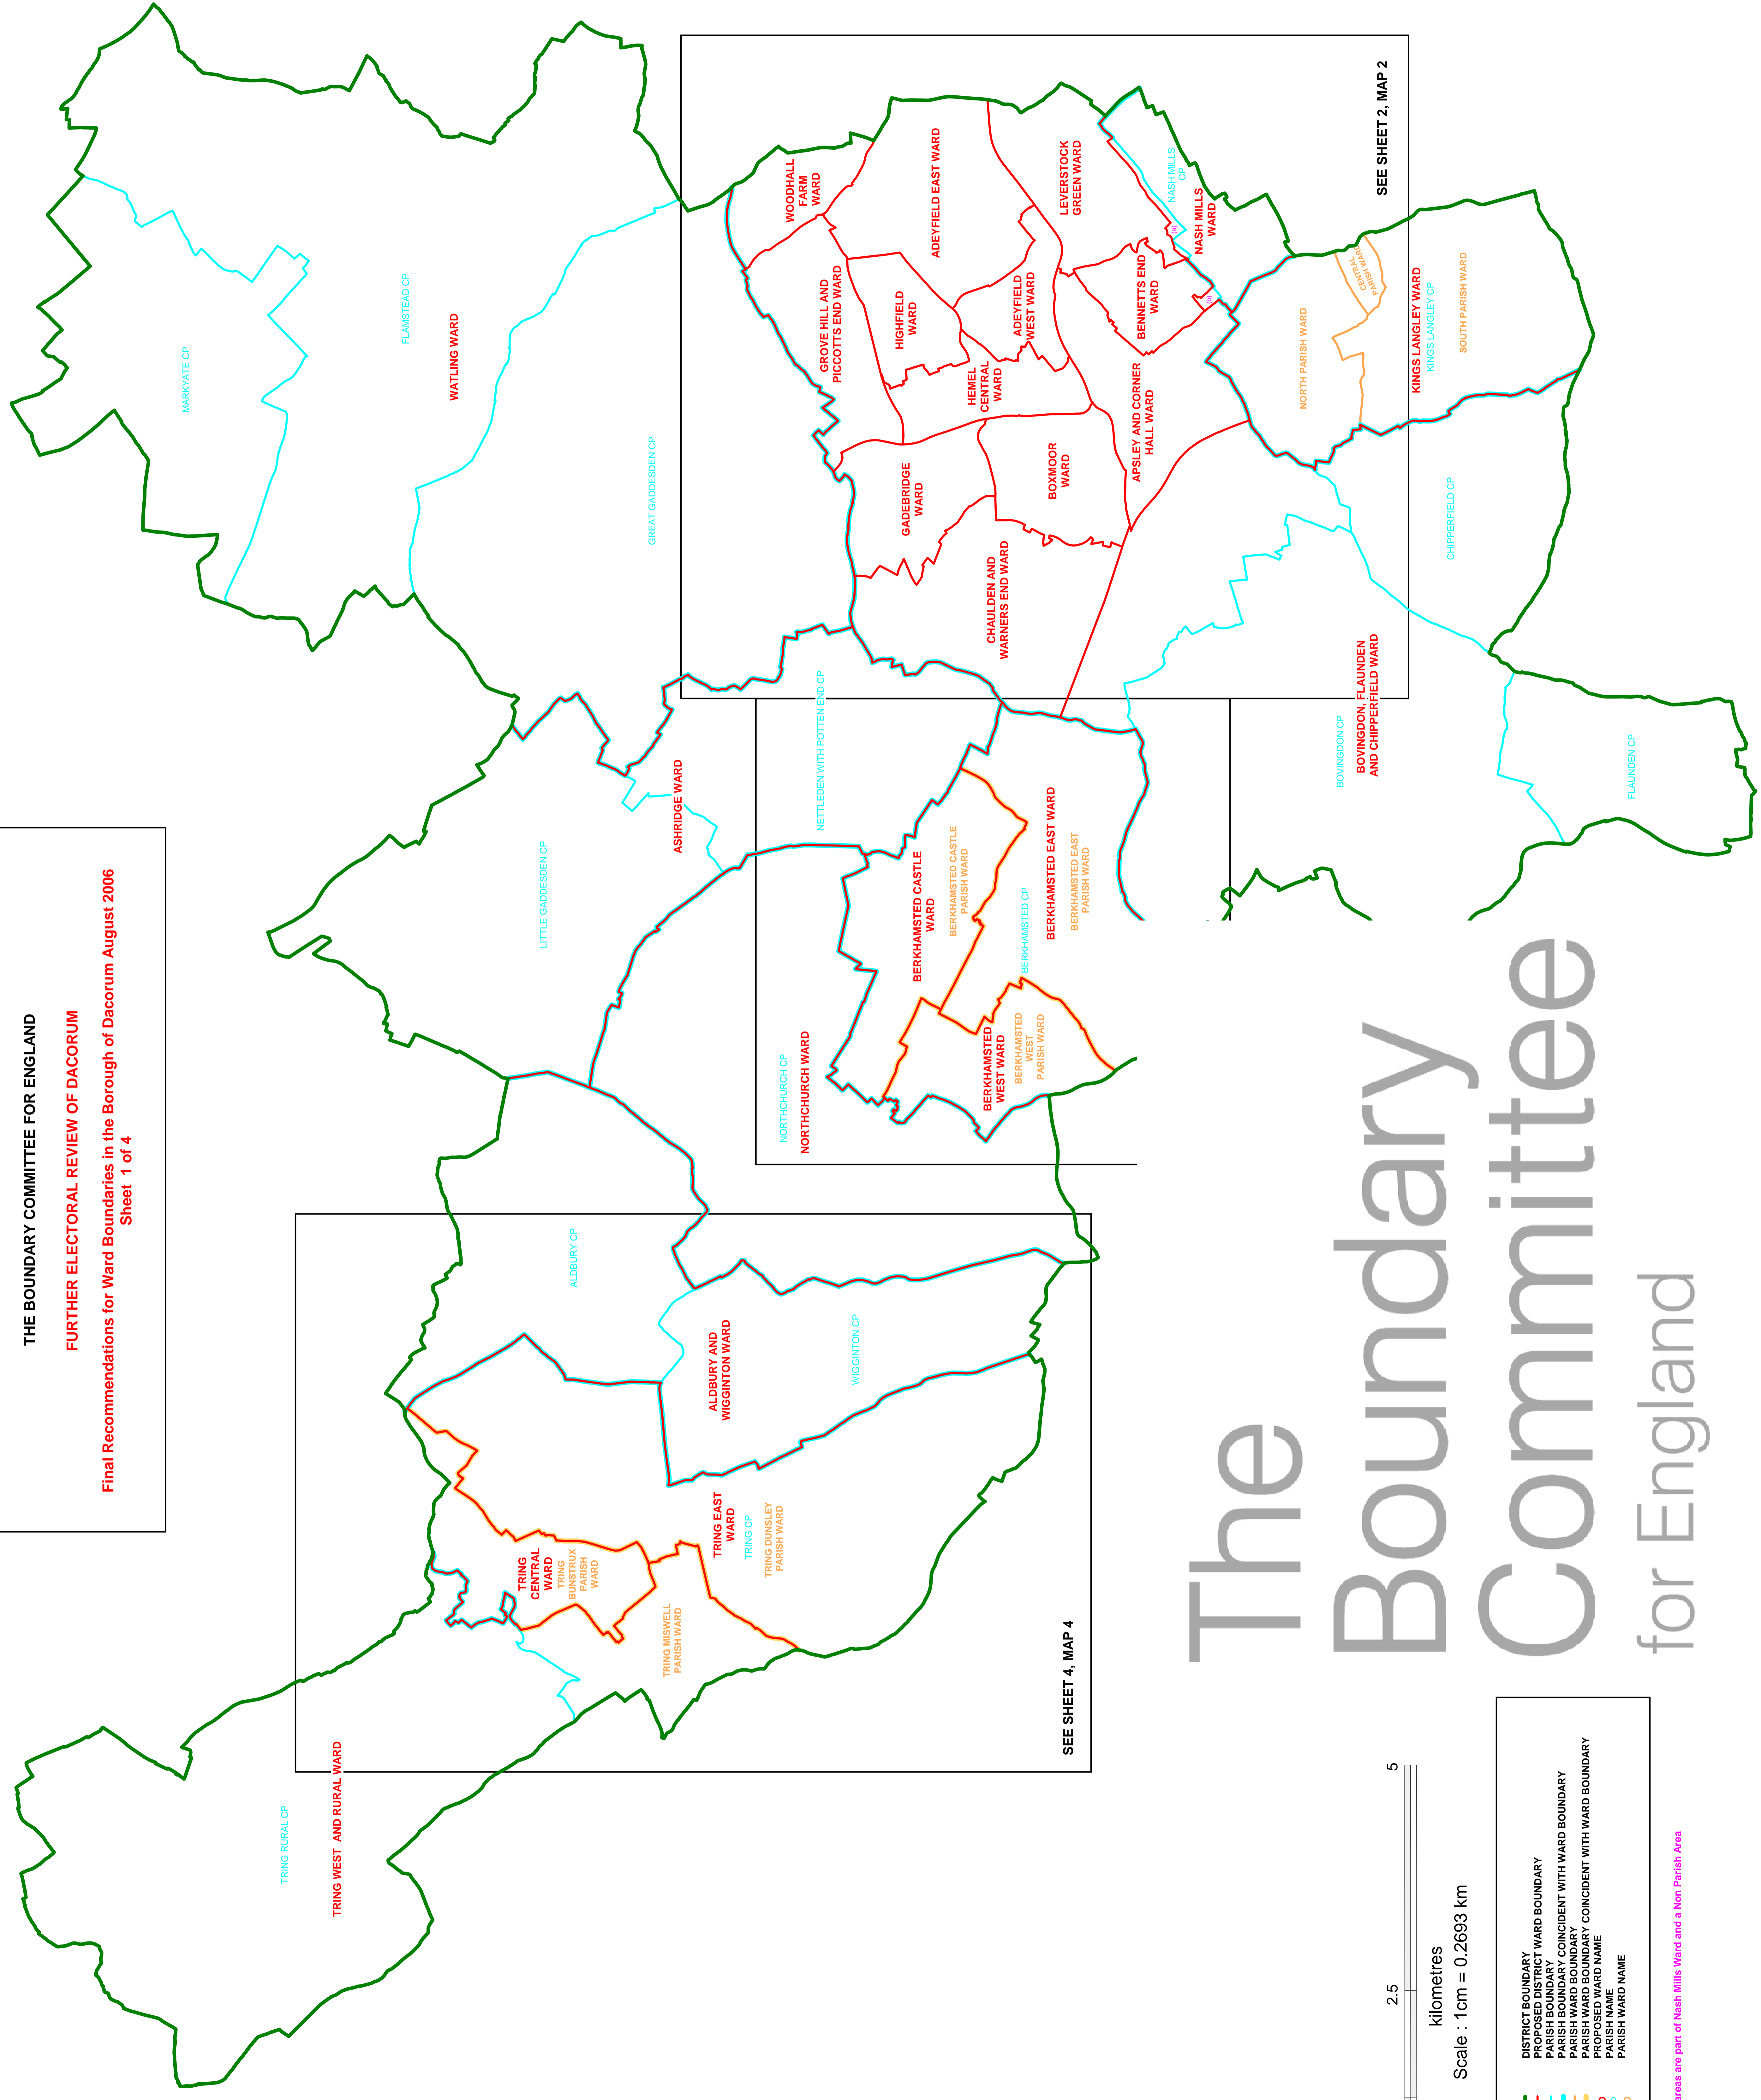

THE BOUNDARY COMMITTEE FOR ENGLAND
 FURTHER ELECTORAL REVIEW OF DACORUM
 Final Recommendations for Ward Boundaries in the Borough of Dacorum August 2006
 Sheet 1 of 4

The Boundary Committee for England

0 2.5 5
 kilometres
 Scale : 1cm = 0.2693 km

KEY

- DISTRICT BOUNDARY
- PROPOSED DISTRICT WARD BOUNDARY
- PARISH BOUNDARY
- PARISH BOUNDARY COINCIDENT WITH WARD BOUNDARY
- PROPOSED DISTRICT WARD BOUNDARY COINCIDENT WITH WARD BOUNDARY
- PROPOSED WARD NAME
- PARISH NAME
- PARISH WARD NAME