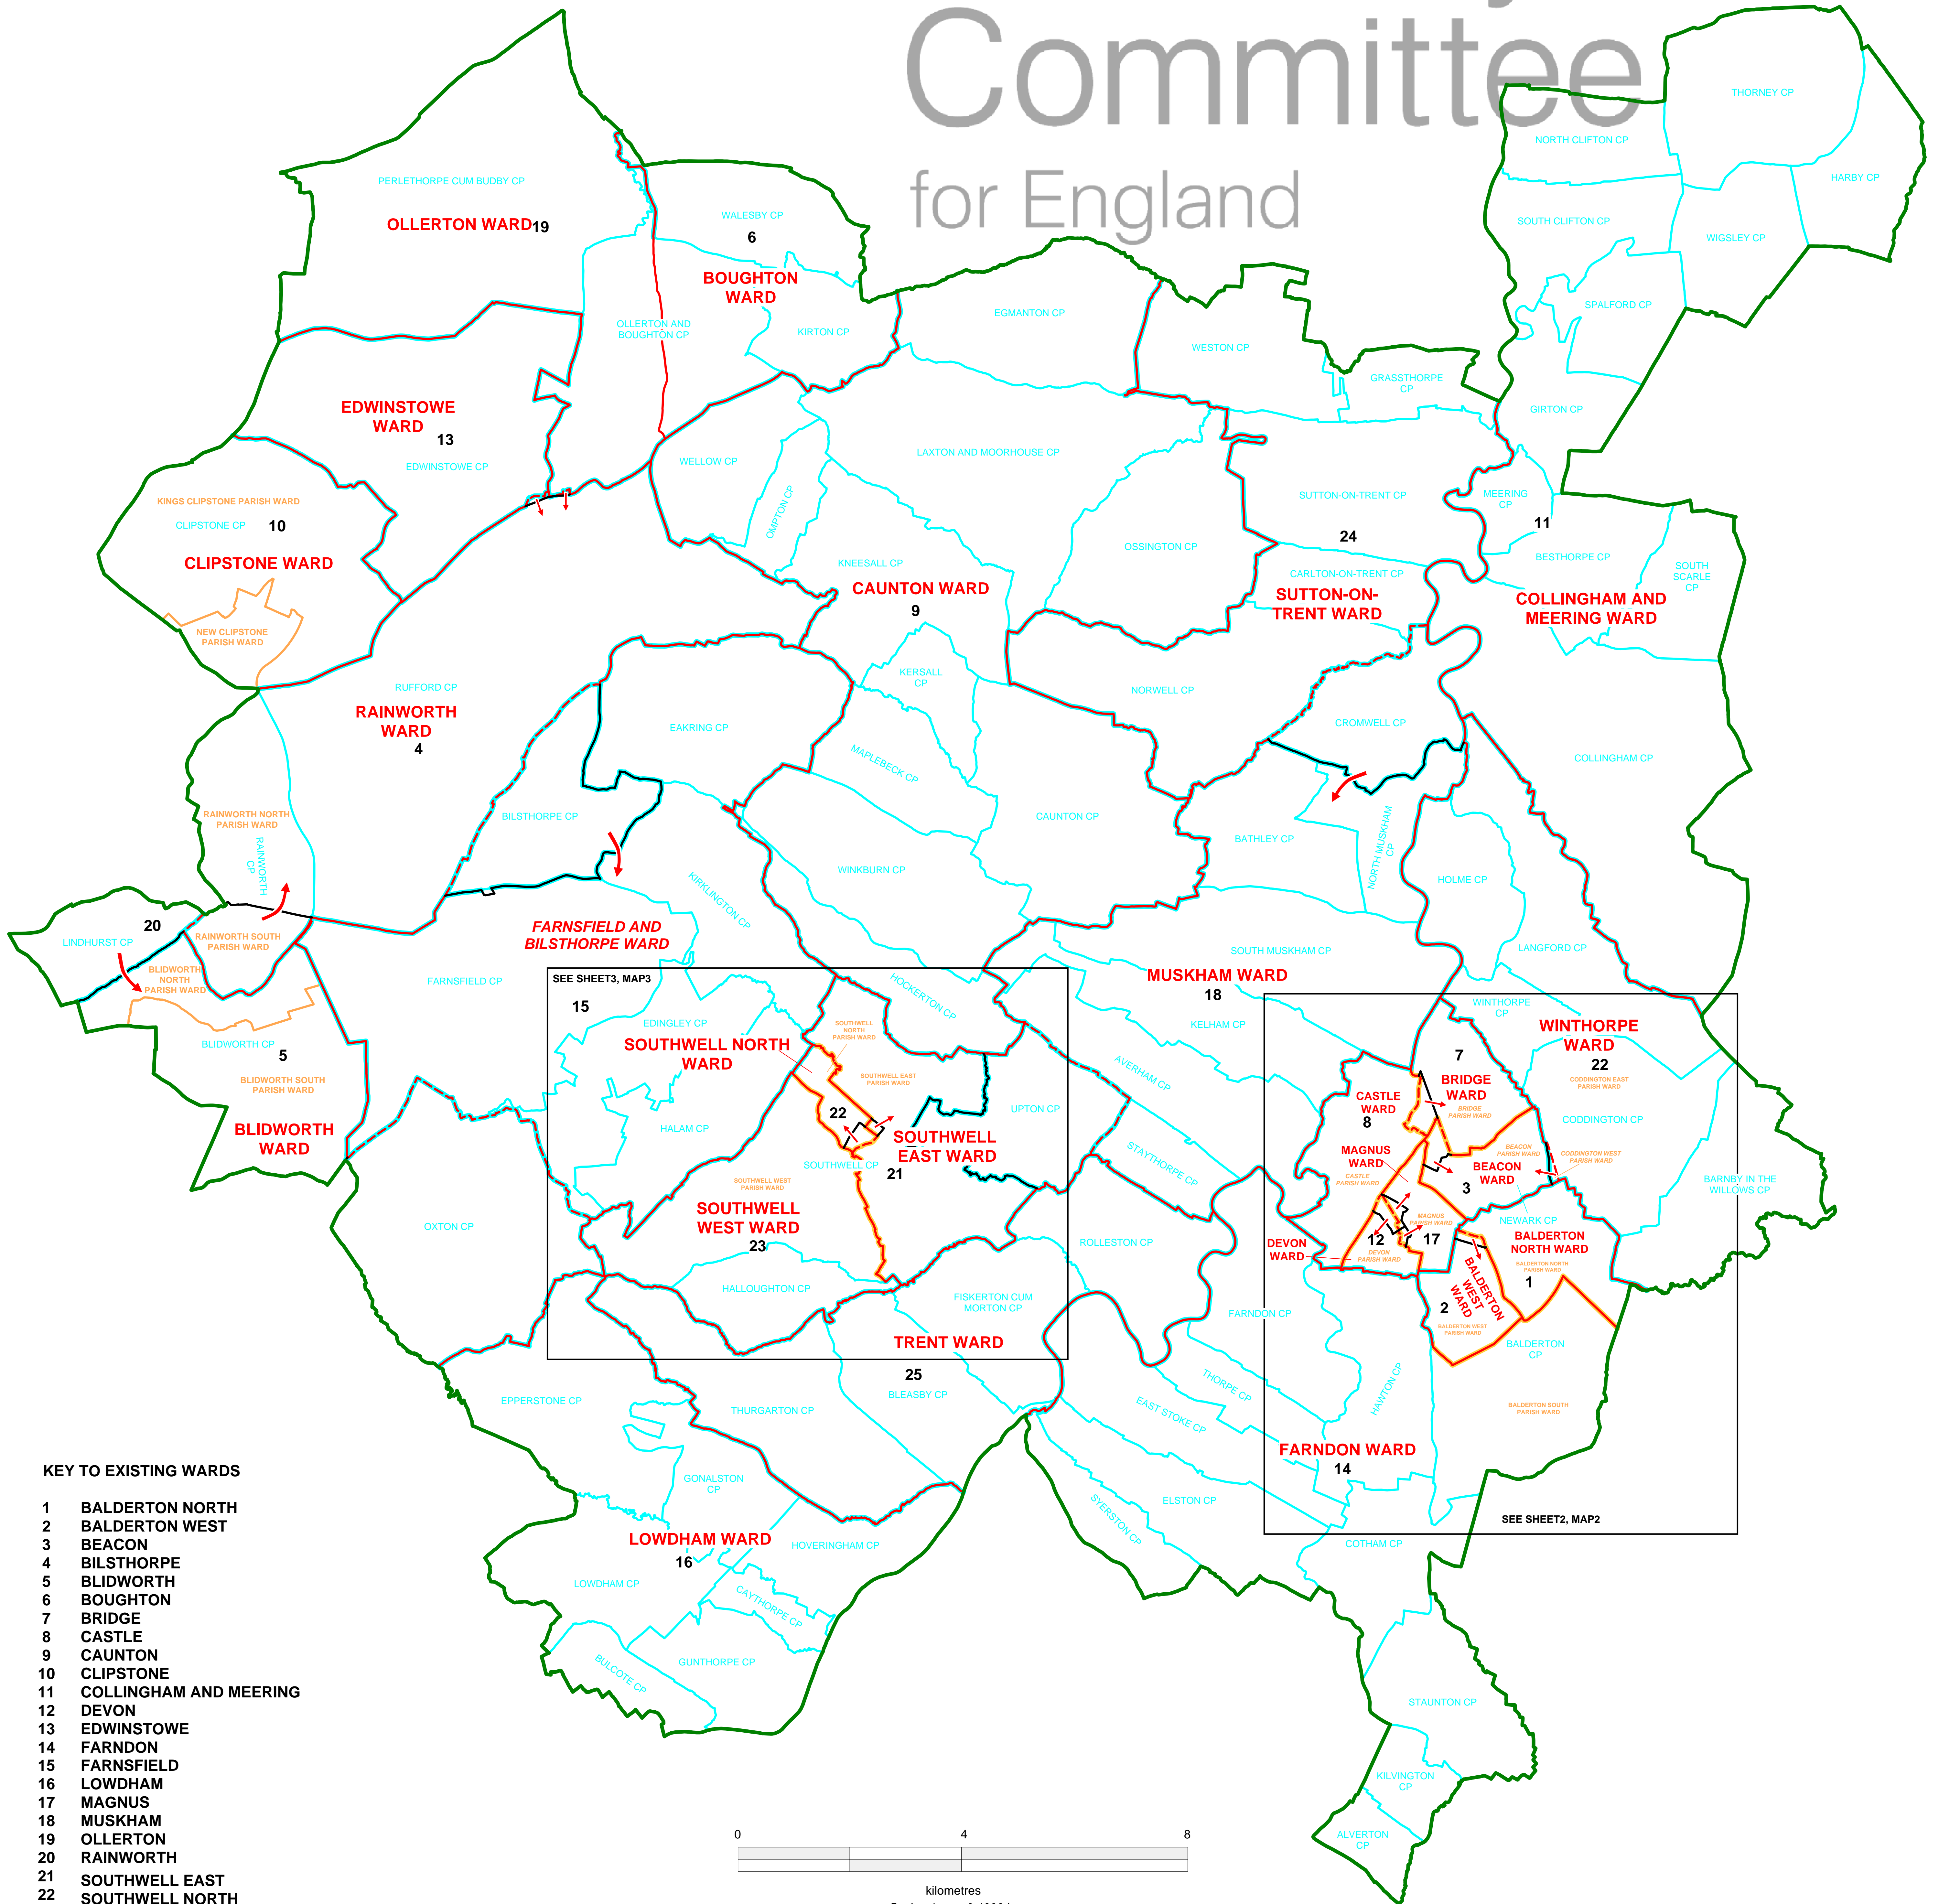

THE BOUNDARY COMMITTEE FOR ENGLAND  
 FURTHER ELECTORAL REVIEW OF NEWARK AND SHERWOOD  
 Draft Recommendations for Ward Boundaries in the District of Newark and Sherwood November 2005  
 Sheet 1 of 3

# The Boundary Committee for England

- KEY TO EXISTING WARDS**
- 1 BALDERTON NORTH
  - 2 BALDERTON WEST
  - 3 BEACON
  - 4 BILSTHORPE
  - 5 BLIDWORTH
  - 6 BOUGHTON
  - 7 BRIDGE
  - 8 CASTLE
  - 9 CAUNTON
  - 10 CLIPSTONE
  - 11 COLLINGHAM AND MEERING
  - 12 DEVON
  - 13 EDWINSTOWE
  - 14 FARNDON
  - 15 FARNSFIELD
  - 16 LOWDHAM
  - 17 MAGNUS
  - 18 MUSKHAM
  - 19 OLLERTON
  - 20 RAINWORTH
  - 21 SOUTHWELL EAST
  - 22 SOUTHWELL NORTH
  - 23 SOUTHWELL WEST
  - 24 SUTTON-ON-TRENT
  - 25 TRENT
  - 26 WINTHORPE

KEY	
	DISTRICT BOUNDARY
	EXISTING WARD BOUNDARY (TO BE RETAINED)
	EXISTING WARD BOUNDARY (NO LONGER TO BE UTILISED)
	PROPOSED WARD BOUNDARY
	PARISH BOUNDARY
	PARISH BOUNDARY COINCIDENT WITH WARD BOUNDARY
	PARISH WARD BOUNDARY
	PARISH WARD BOUNDARY COINCIDENT WITH WARD BOUNDARY
	PROPOSED WARD NAME
	EXISTING WARD NAME (TO BE RETAINED)
	PARISH NAME
	PARISH NAME
	PROPOSED PARISH WARD NAME