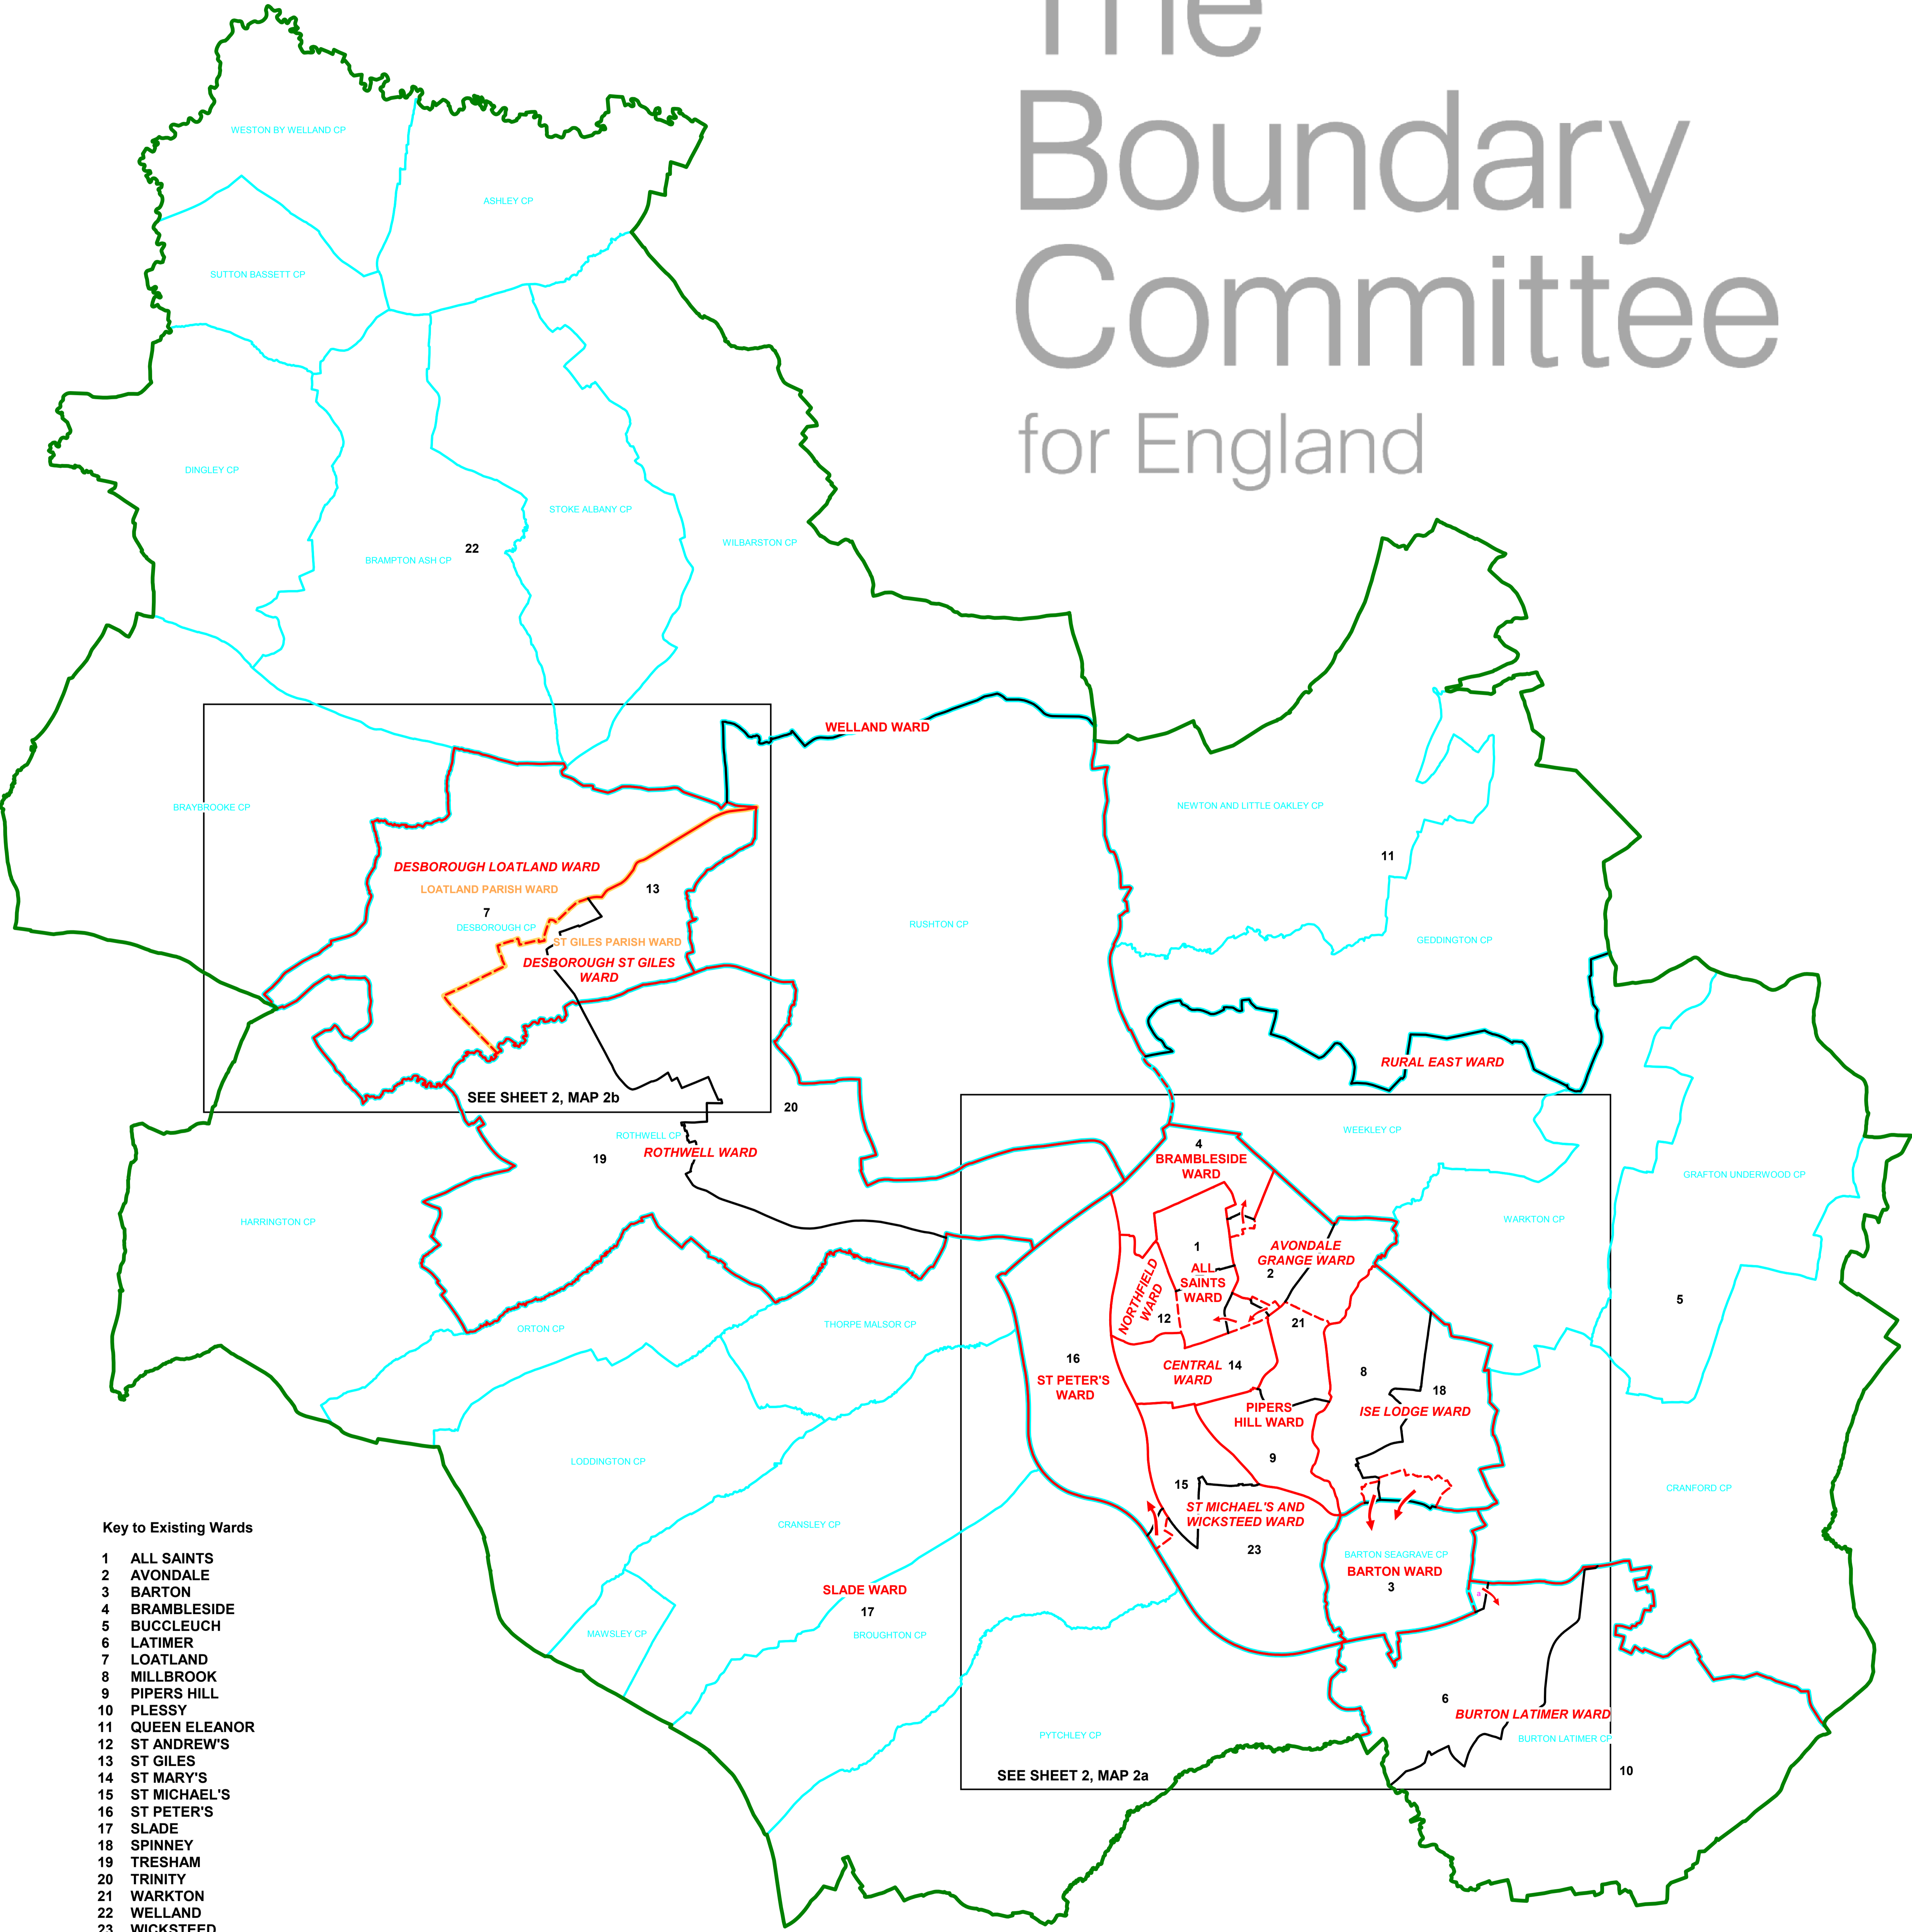

THE BOUNDARY COMMITTEE FOR ENGLAND
FURTHER ELECTORAL REVIEW OF KETTERING
 Draft Recommendations for Ward Boundaries in the Borough of Kettering June 2005
 Sheet 1 of 2

The Boundary Committee for England

- Key to Existing Wards**
- 1 ALL SAINTS
 - 2 AVONDALE
 - 3 BARTON
 - 4 BRAMBLESIDE
 - 5 BUCCLEUCH
 - 6 LATIMER
 - 7 LOATLAND
 - 8 MILLBROOK
 - 9 PIPERS HILL
 - 10 PLESSY
 - 11 QUEEN ELEANOR
 - 12 ST ANDREW'S
 - 13 ST GILES
 - 14 ST MARY'S
 - 15 ST MICHAEL'S AND WICKSTEED
 - 16 ST PETER'S
 - 17 SLADE
 - 18 SPINNEY
 - 19 TRESHAM
 - 20 TRINITY
 - 21 WARKTON
 - 22 WELLAND
 - 23 WICKSTEED

KEY	
	DISTRICT BOUNDARY
	EXISTING DISTRICT WARD BOUNDARY (TO BE RETAINED)
	EXISTING DISTRICT WARD BOUNDARY (NO LONGER TO BE UTILISED)
	PROPOSED DISTRICT WARD BOUNDARY
	PARISH BOUNDARY
	PARISH BOUNDARY COINCIDENT WITH OTHER BOUNDARIES
	PARISH WARD BOUNDARY COINCIDENT WITH WARD BOUNDARY
	PROPOSED WARD NAME
	EXISTING WARD NAME (TO BE RETAINED)
	PARISH NAME
	PARISH WARD NAME