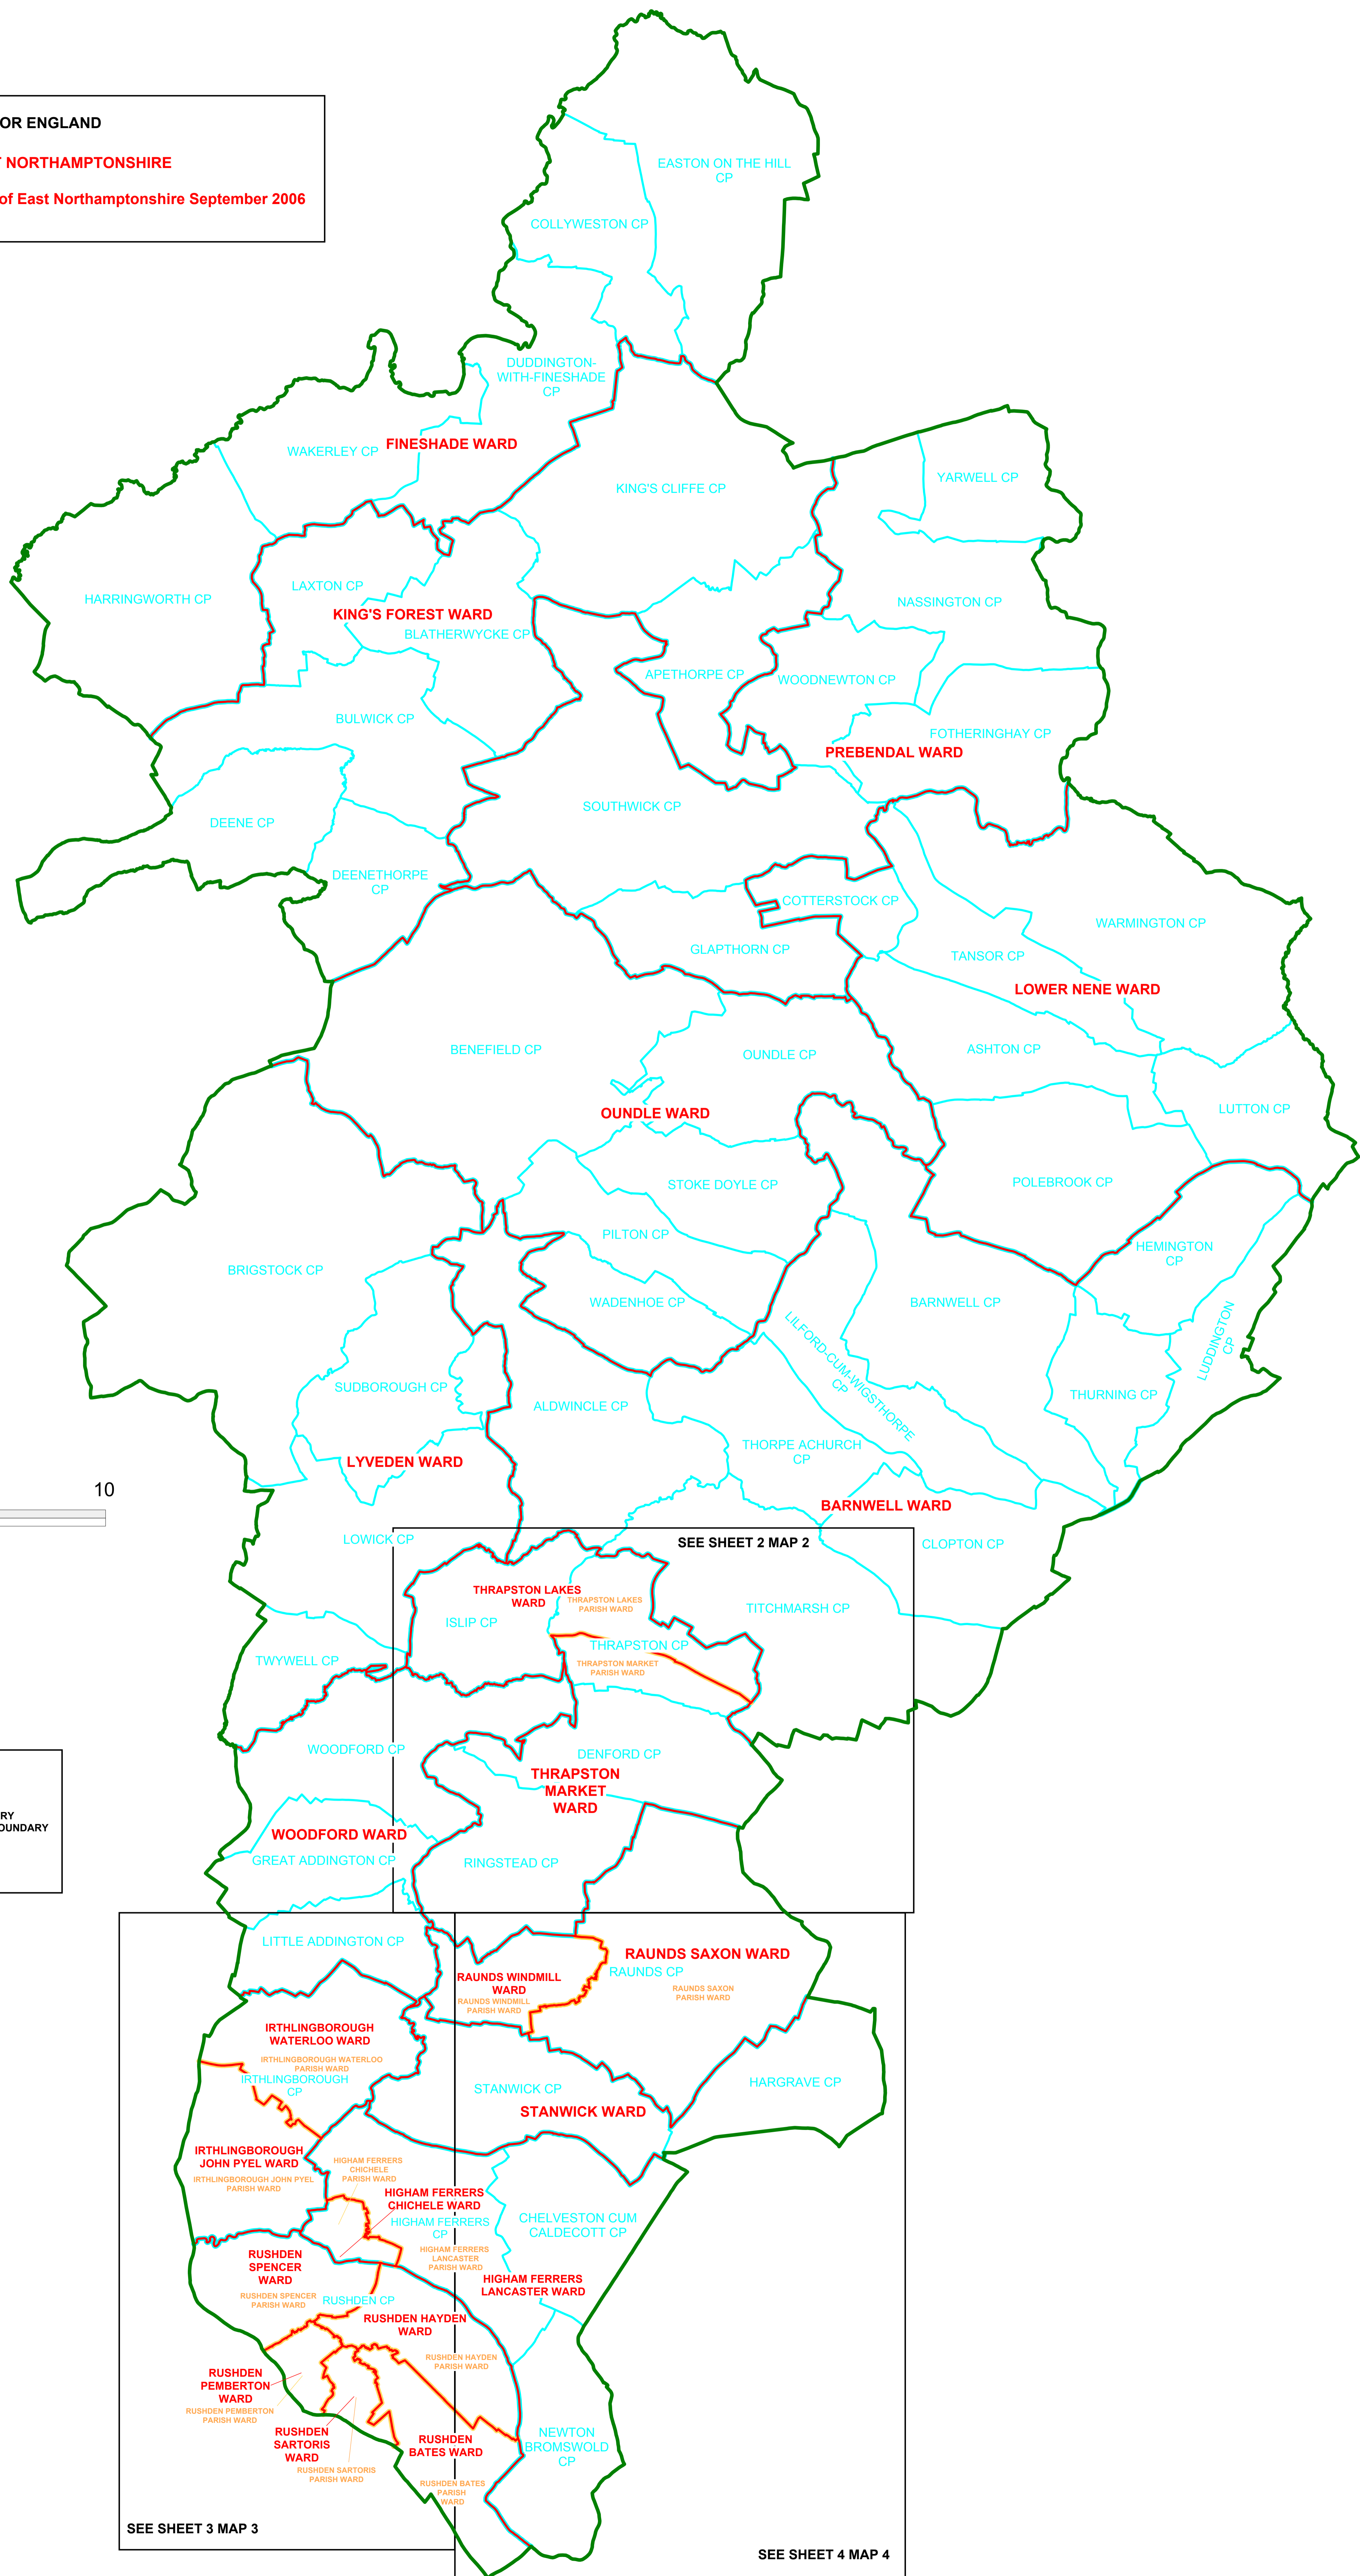

THE BOUNDARY COMMITTEE FOR ENGLAND  
 FURTHER ELECTORAL REVIEW OF EAST NORTHAMPTONSHIRE  
 Final Recommendations for Ward Boundaries in the District of East Northamptonshire September 2006  
 Sheet 1 of 4

Scale : 1cm = 0.4050 km

KEY	
	DISTRICT BOUNDARY
	PROPOSED WARD BOUNDARY
	PARISH BOUNDARY
	PARISH BOUNDARY COINCIDENT WITH WARD BOUNDARY
	PARISH WARD BOUNDARY COINCIDENT WITH WARD BOUNDARY
	STANWICK WARD PROPOSED WARD NAME
	HIGHAM FERRERS CP PARISH NAME
	RUSHDEN SPENCER PARISH WARD PARISH NAME

SEE SHEET 2 MAP 2

SEE SHEET 3 MAP 3

SEE SHEET 4 MAP 4