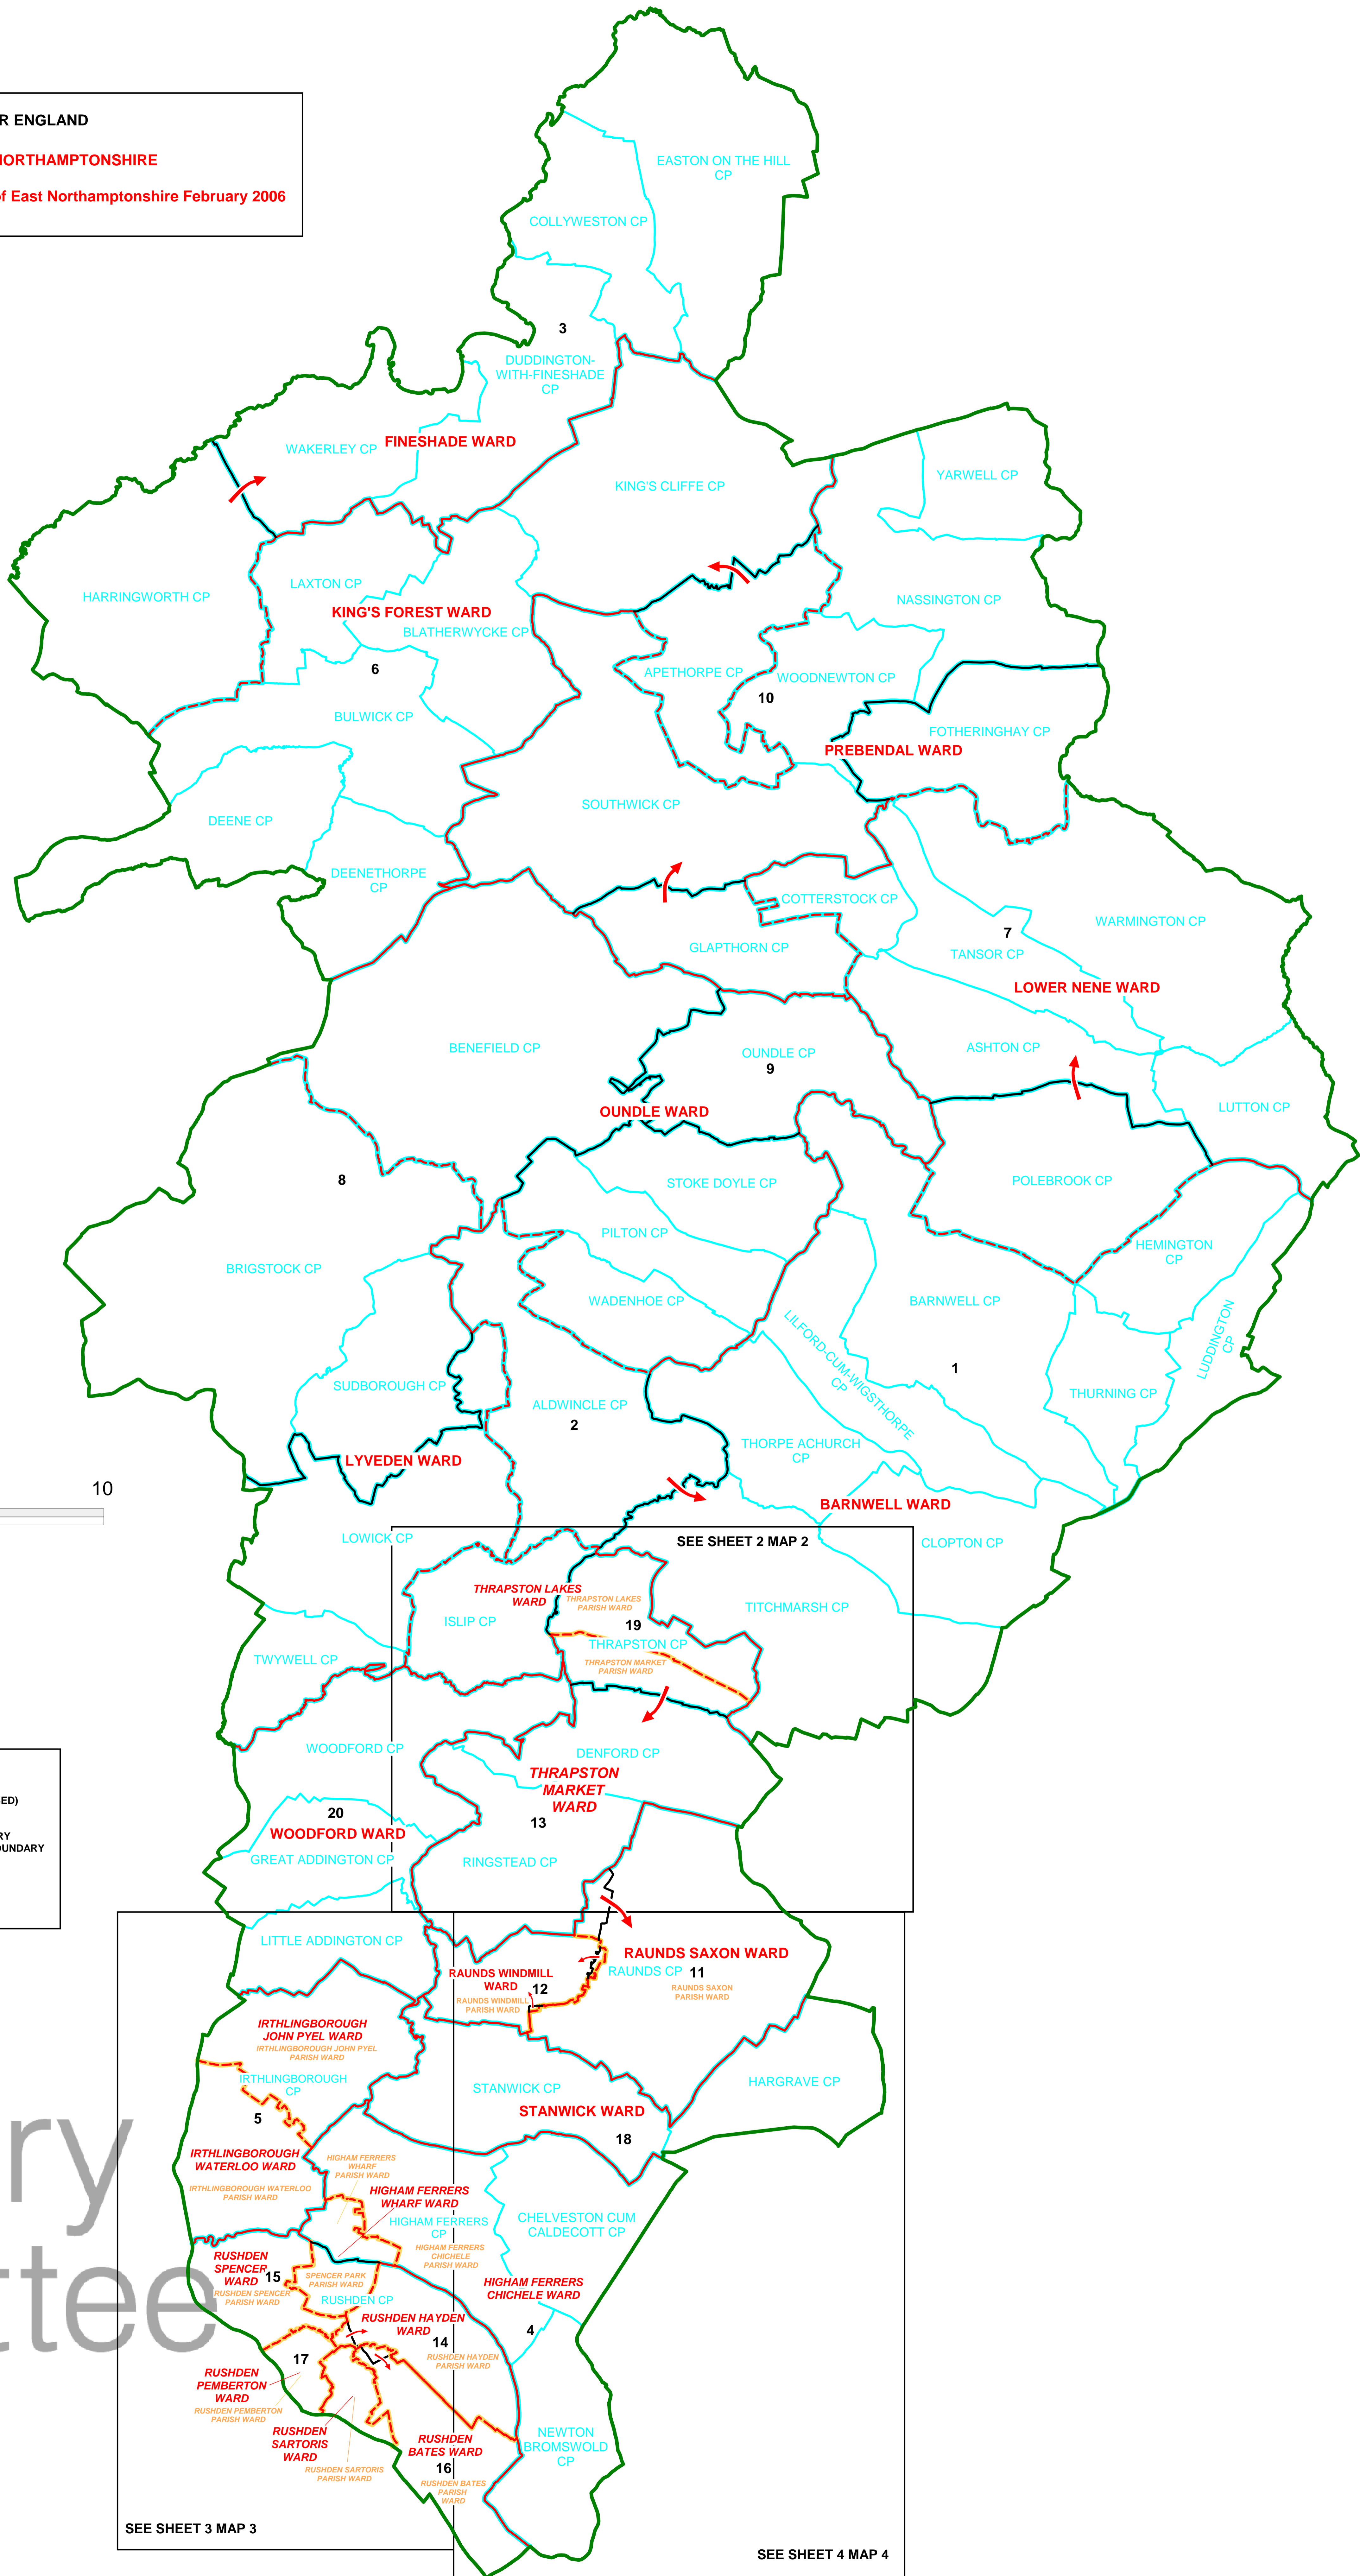

THE BOUNDARY COMMITTEE FOR ENGLAND
FURTHER ELECTORAL REVIEW OF EAST NORTHAMPTONSHIRE
Draft Recommendations for Ward Boundaries in the District of East Northamptonshire February 2006
Sheet 1 of 4

KEY TO EXISTING WARDS

- 1 BARNWELL
- 2 DRYDEN
- 3 FINESHADE
- 4 HIGHAM FERRERS
- 5 IRTHLINGBOROUGH
- 6 KING'S FOREST
- 7 LOWER NENE
- 8 LYVEDEN
- 9 OUNDLE
- 10 PREBENDAL
- 11 RAUNDS SAXON
- 12 RAUNDS WINDMILL
- 13 RINGSTEAD
- 14 RUSHDEN EAST
- 15 RUSHDEN NORTH
- 16 RUSHDEN SOUTH
- 17 RUSHDEN WEST
- 18 STANWICK
- 19 THRAPSTON
- 20 WOODFORD

Scale : 1cm = 0.4050 km

KEY	
	DISTRICT BOUNDARY
	EXISTING WARD BOUNDARY (TO BE RETAINED)
	EXISTING WARD BOUNDARY (NO LONGER TO BE UTILISED)
	PROPOSED WARD BOUNDARY
	PARISH BOUNDARY
	PARISH BOUNDARY COINCIDENT WITH WARD BOUNDARY
	PARISH WARD BOUNDARY COINCIDENT WITH WARD BOUNDARY
	PROPOSED WARD NAME
	EXISTING WARD NAME (TO BE RETAINED)
	PARISH NAME
	PROPOSED PARISH WARD NAME
	EXISTING PARISH WARD NAME (TO BE RETAINED)

The
Boundary
Committee
for England