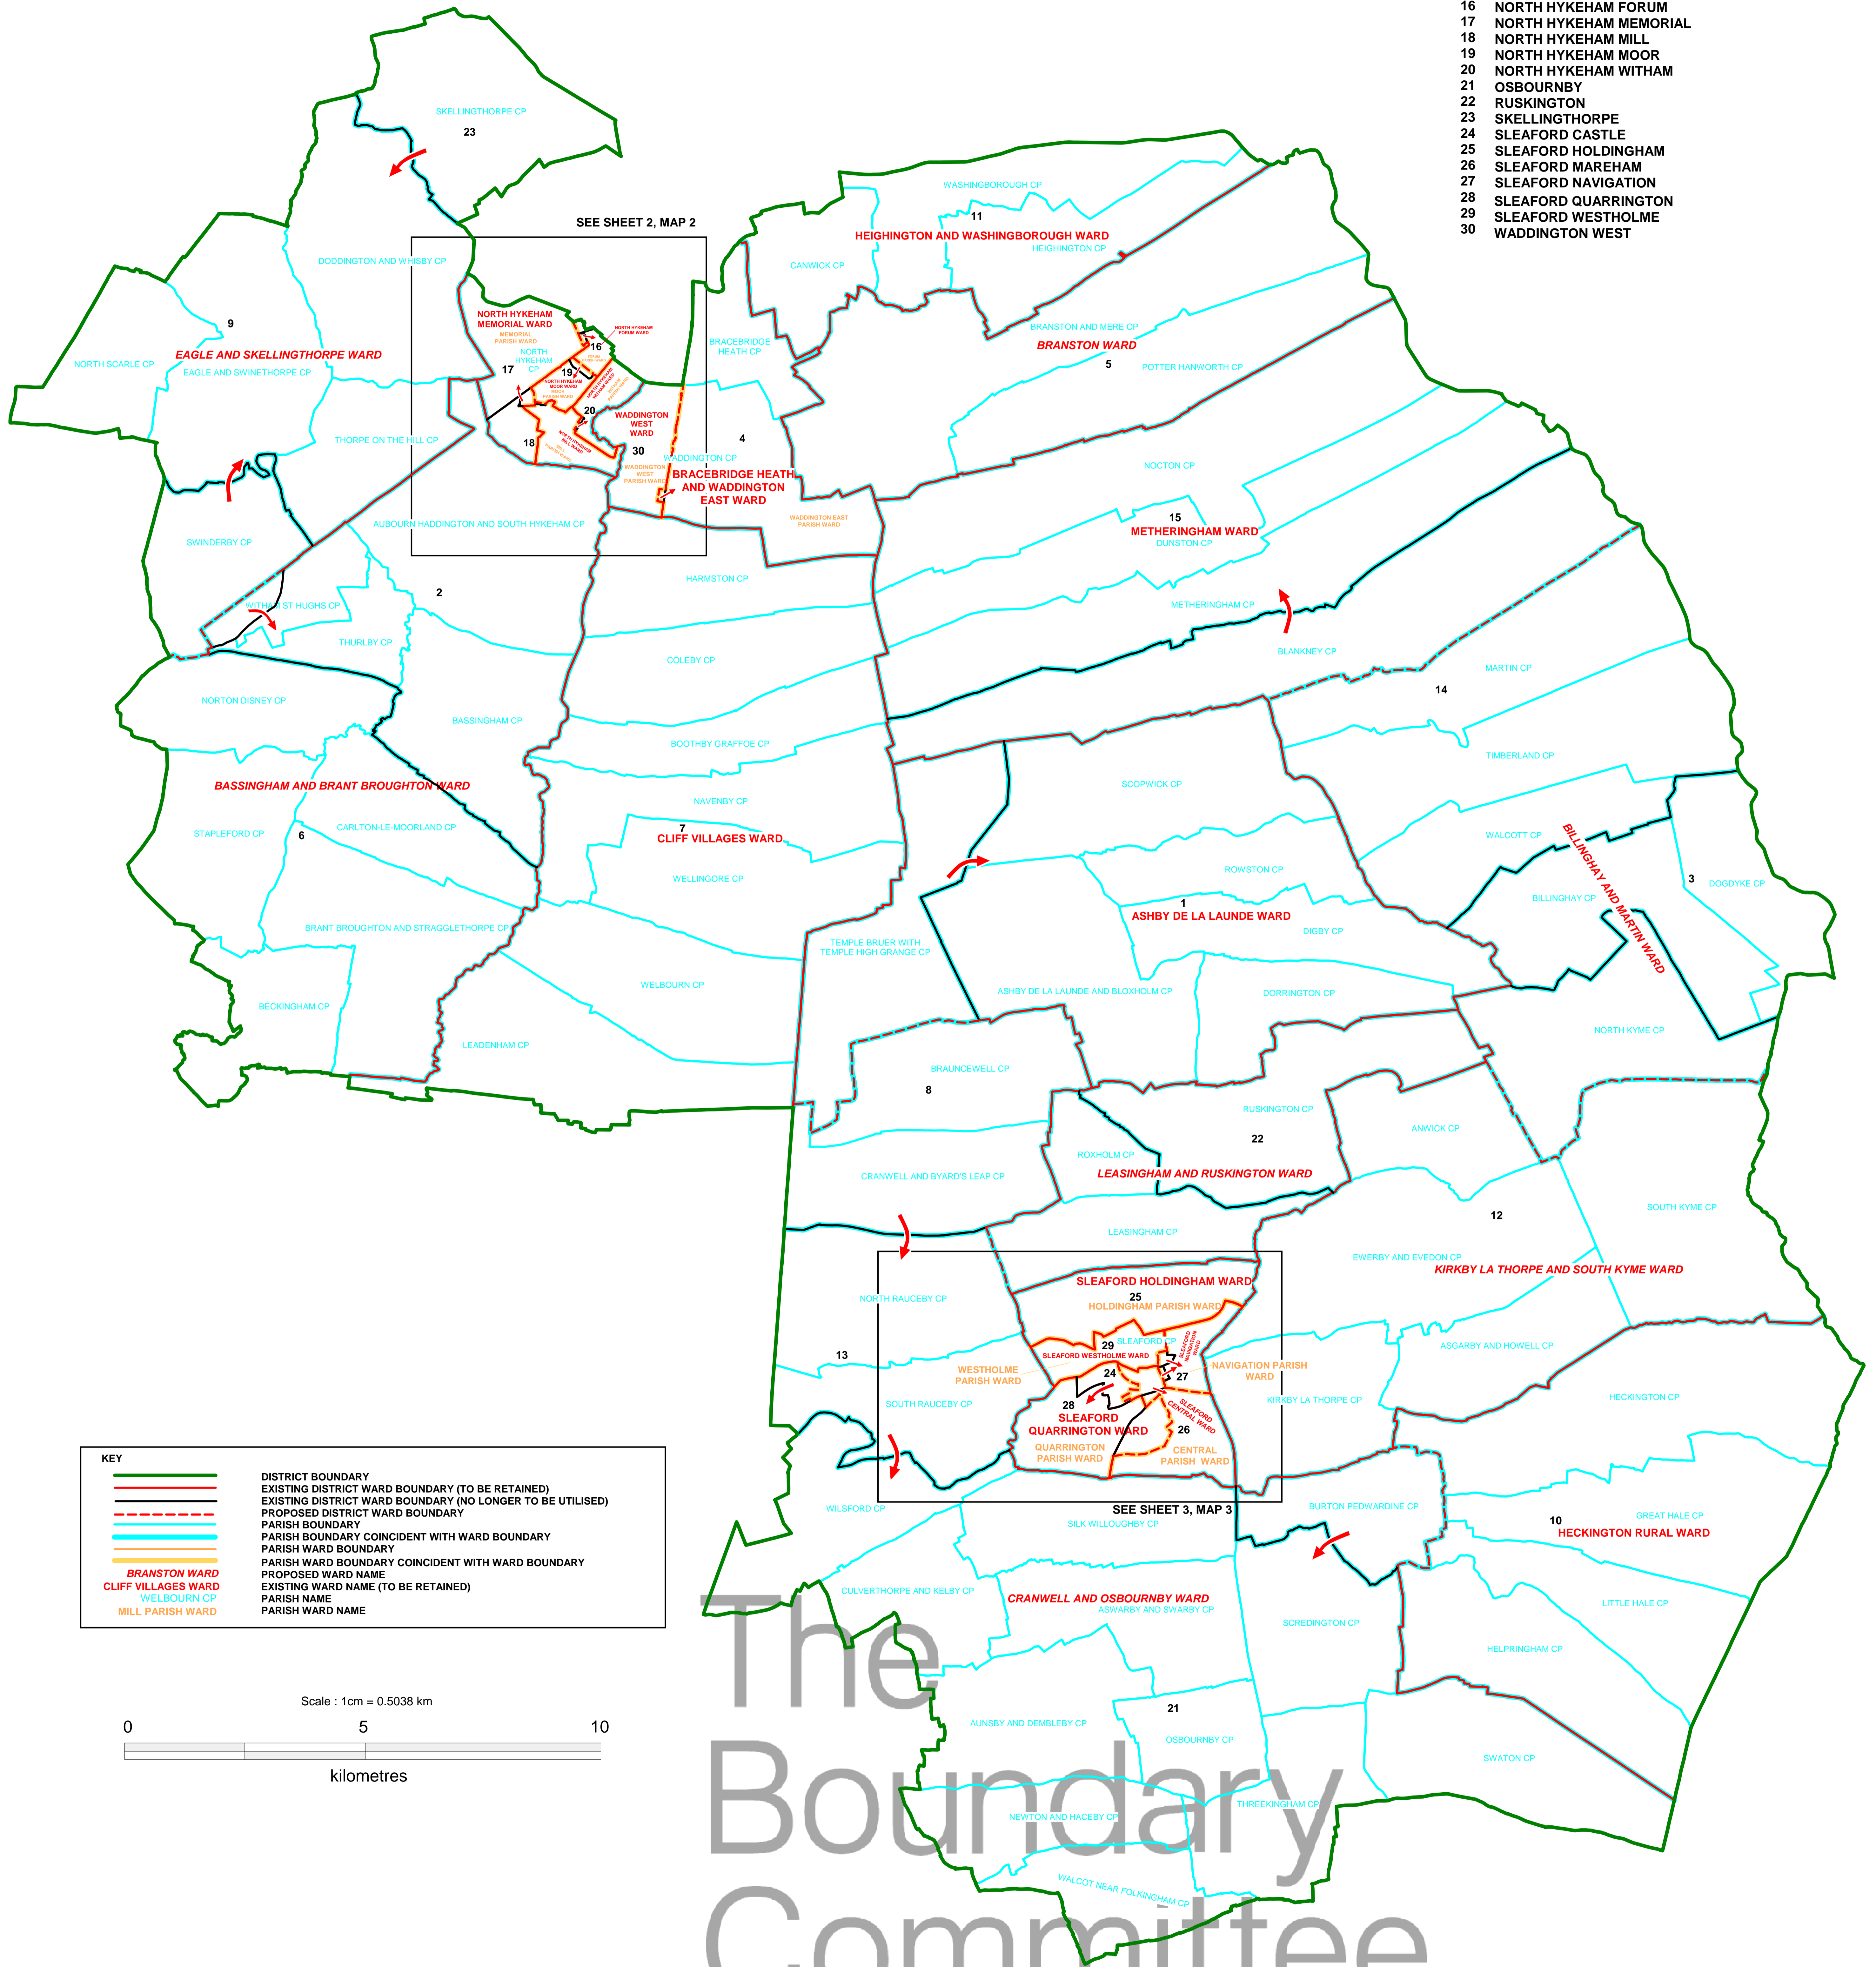

THE BOUNDARY COMMITTEE FOR ENGLAND

FURTHER ELECTORAL REVIEW OF NORTH KESTEVEN

Draft Recommendations for Ward Boundaries in the District of North Kesteven May 2005
Sheet 1 of 3

KEY TO EXISTING WARDS

- 1 ASHBY DE LA LAUNDE
- 2 BASSINGHAM
- 3 BILLINGHAY
- 4 BRACEBRIDGE HEATH AND WADDINGTON EAST
- 5 BRANSTON AND MERE
- 6 BRANT BROUGHTON
- 7 CLIFF VILLAGES
- 8 CRANWELL AND BYARD'S LEAP
- 9 EAGLE AND NORTH SCARLE
- 10 HECKINGTON RURAL
- 11 HEIGHTON AND WASHINGBOROUGH
- 12 KYME
- 13 LEASINGHAM AND ROXHOLM
- 14 MARTIN
- 15 METHERINGHAM
- 16 NORTH HYKEHAM FORUM
- 17 NORTH HYKEHAM MEMORIAL
- 18 NORTH HYKEHAM MILL
- 19 NORTH HYKEHAM MOOR
- 20 NORTH HYKEHAM WITHAM
- 21 OSBOURNBY
- 22 RUSKINGTON
- 23 SKELLINGTHORPE
- 24 SLEAFORD CASTLE
- 25 SLEAFORD HOLDINGHAM
- 26 SLEAFORD MAREHAM
- 27 SLEAFORD NAVIGATION
- 28 SLEAFORD QUARRINGTON
- 29 SLEAFORD WESTHOLME
- 30 WADDINGTON WEST

KEY	
	DISTRICT BOUNDARY
	EXISTING DISTRICT WARD BOUNDARY (TO BE RETAINED)
	EXISTING DISTRICT WARD BOUNDARY (NO LONGER TO BE UTILISED)
	PROPOSED DISTRICT WARD BOUNDARY
	PARISH BOUNDARY
	PARISH BOUNDARY COINCIDENT WITH WARD BOUNDARY
	PARISH WARD BOUNDARY
	PARISH WARD BOUNDARY COINCIDENT WITH WARD BOUNDARY
	PROPOSED WARD NAME
	EXISTING WARD NAME (TO BE RETAINED)
	PARISH NAME
	PARISH WARD NAME

The
Boundary
Committee
for England