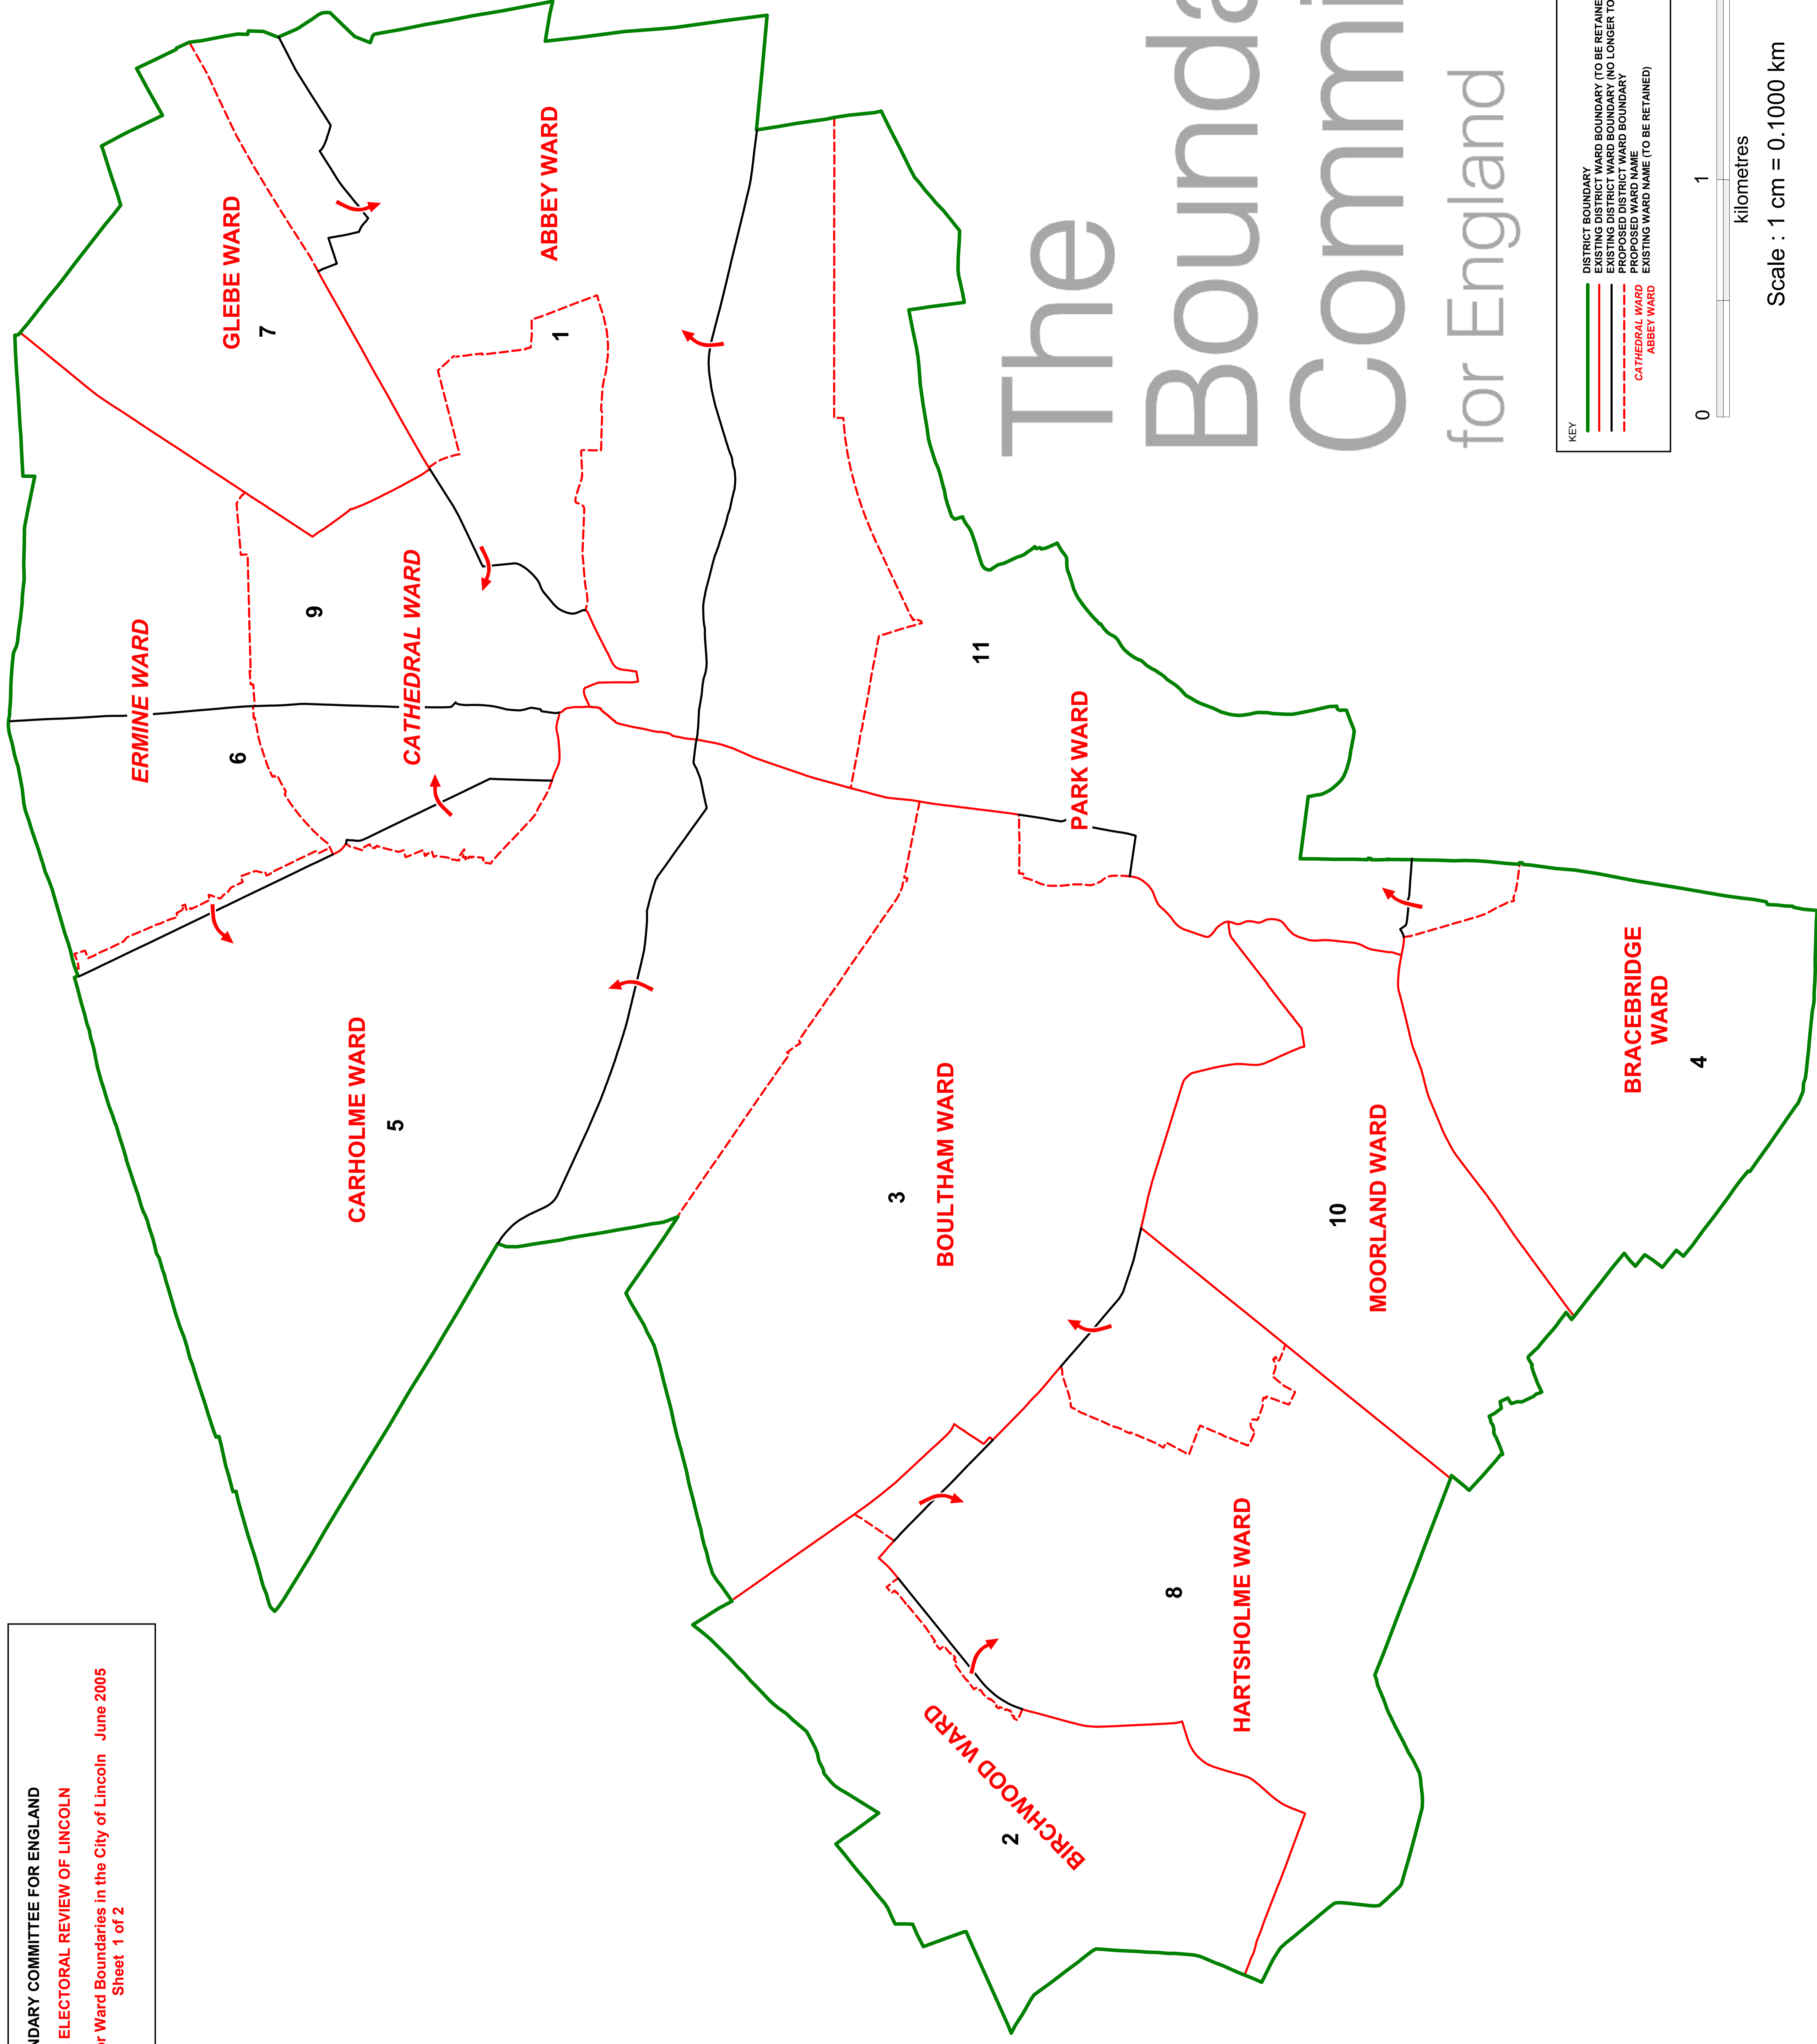

THE BOUNDARY COMMITTEE FOR ENGLAND
 FURTHER ELECTORAL REVIEW OF LINCOLN
 Draft Recommendations for Ward Boundaries in the City of Lincoln June 2005
 Sheet 1 of 2

- KEY TO EXISTING WARDS
- 1 ABBEY
 - 2 BIRCHWOOD
 - 3 BOULTHAM
 - 4 BRACEBRIDGE
 - 5 CARHOLME
 - 6 CASTLE
 - 7 GLEBE
 - 8 HARTSHOLME
 - 9 MINSTER
 - 10 MOORLAND
 - 11 PARK

KEY

- DISTRICT BOUNDARY
- EXISTING DISTRICT WARD BOUNDARY (TO BE RETAINED)
- - - - EXISTING DISTRICT WARD BOUNDARY (NO LONGER TO BE UTILISED)
- - - - PROPOSED DISTRICT WARD BOUNDARY
- - - - PROPOSED WARD NAME
- - - - EXISTING WARD NAME (TO BE RETAINED)
- - - - ABBEY WARD

Scale : 1 cm = 0.1000 km