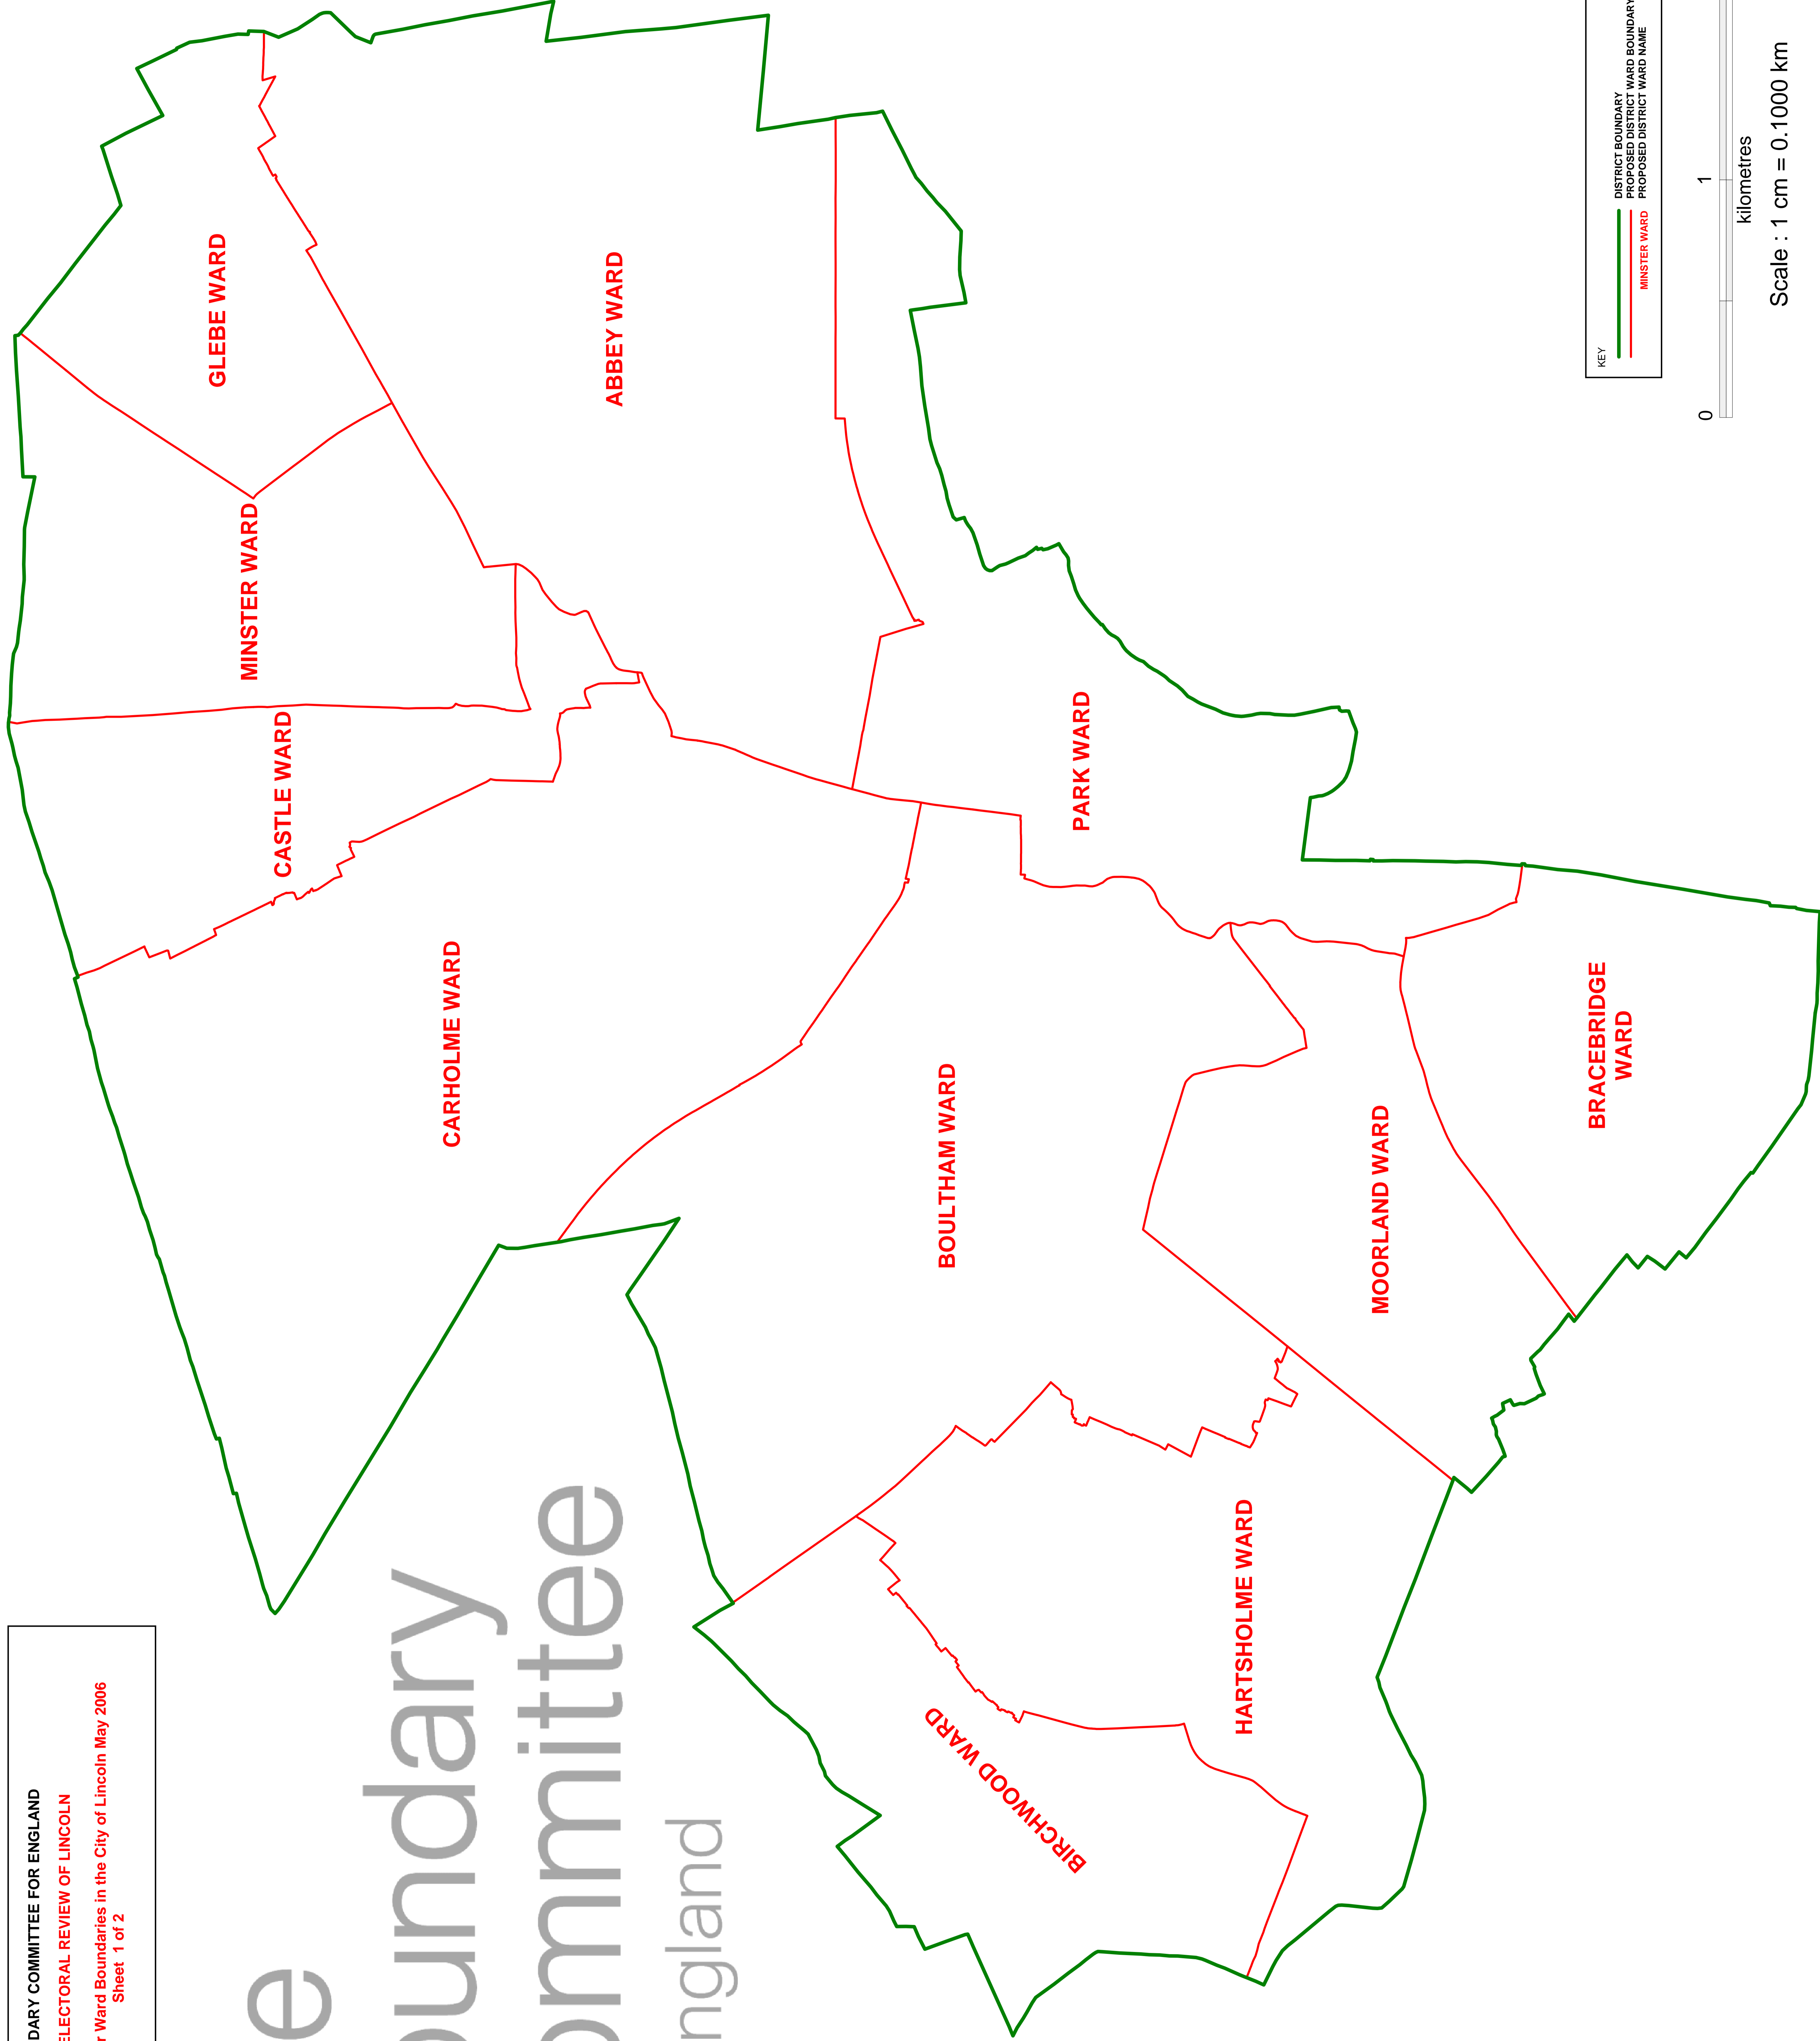

THE BOUNDARY COMMITTEE FOR ENGLAND
 FURTHER ELECTORAL REVIEW OF LINCOLN
 Final Recommendations for Ward Boundaries in the City of Lincoln May 2006
 Sheet 1 of 2

The Boundary Committee for England

KEY

- DISTRICT BOUNDARY
- PROPOSED DISTRICT BOUNDARY
- PROPOSED DISTRICT WARD BOUNDARY
- PROPOSED DISTRICT WARD NAME

Scale : 1 cm = 0.1000 km