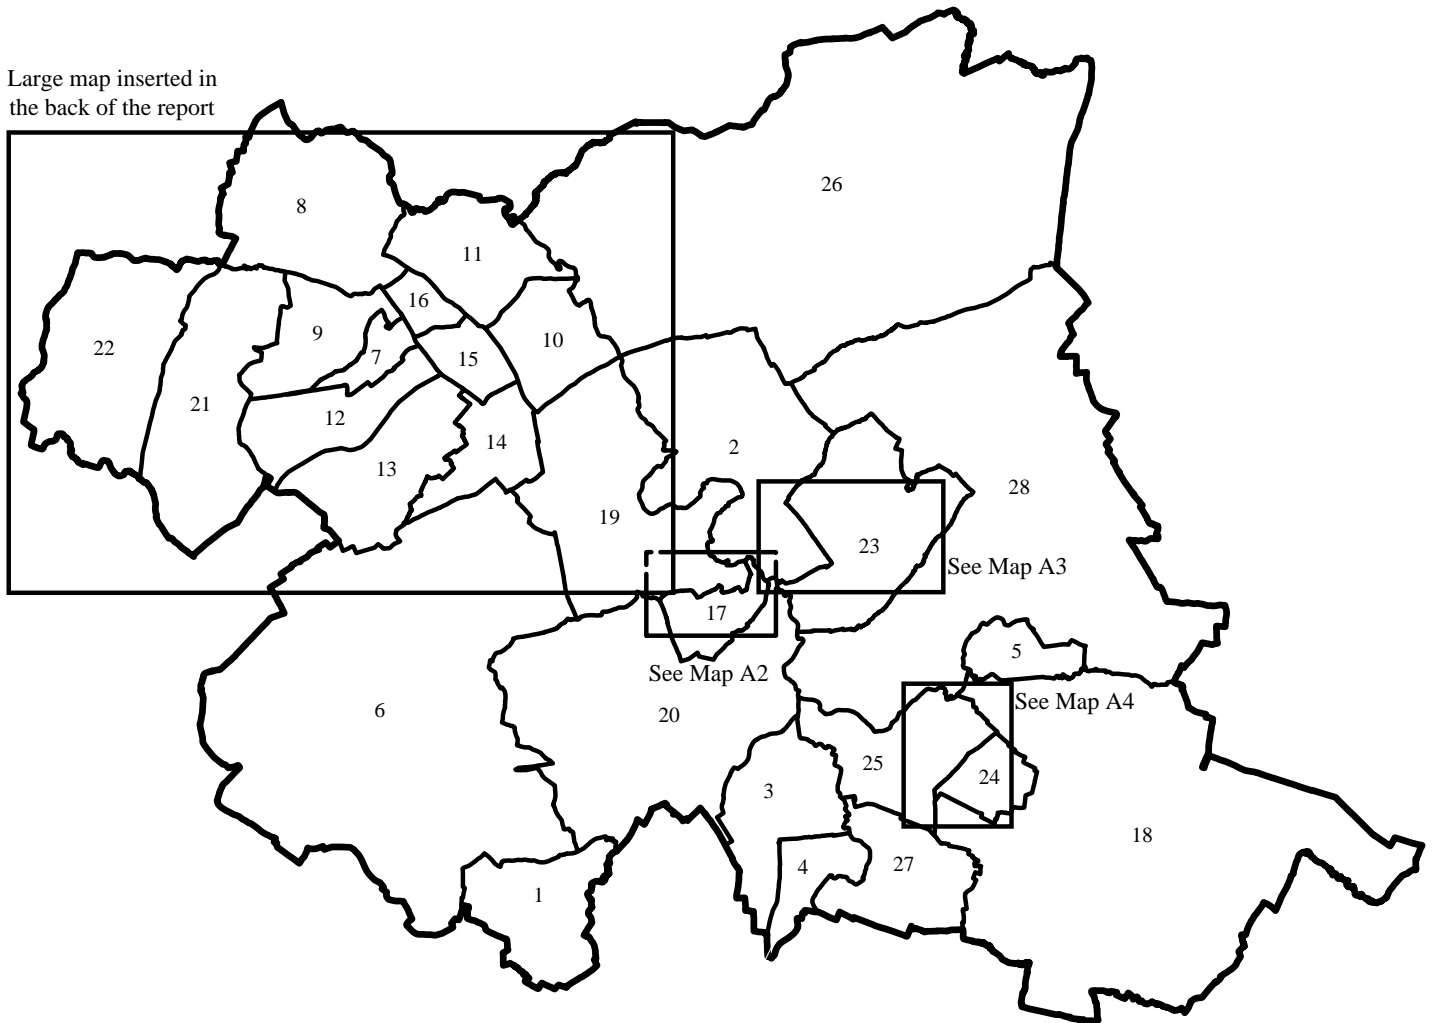

Large map inserted in the back of the report

© Crown Copyright 2002

Key to Wards

- | | | |
|------------------------------------|---------------------------------|---------------------------|
| 1 Anstey | 11 Loughborough Lemington | 20 Rothley and Thurcaston |
| 2 Barrow and Sileby West | 12 Loughborough Nanpantan | 21 Shepshed East |
| 3 Birstall Wanlip | 13 Loughborough Outwoods | 22 Shepshed West |
| 4 Birstall Watermead | 14 Loughborough Shelthorpe | 23 Sileby |
| 5 East Goscote | 15 Loughborough Southfields | 24 Syston East |
| 6 Forest Bradgate | 16 Loughborough Storer | 25 Syston West |
| 7 Loughborough Ashby | 17 Mountsorrel | 26 The Wolds |
| 8 Loughborough Dishley and Hathern | 18 Queniborough | 27 Thurmaston |
| 9 Loughborough Garendon | 19 Quorn and Mountsorrel Castle | 28 Wreake Villages |
| 10 Loughborough Hastings | | |