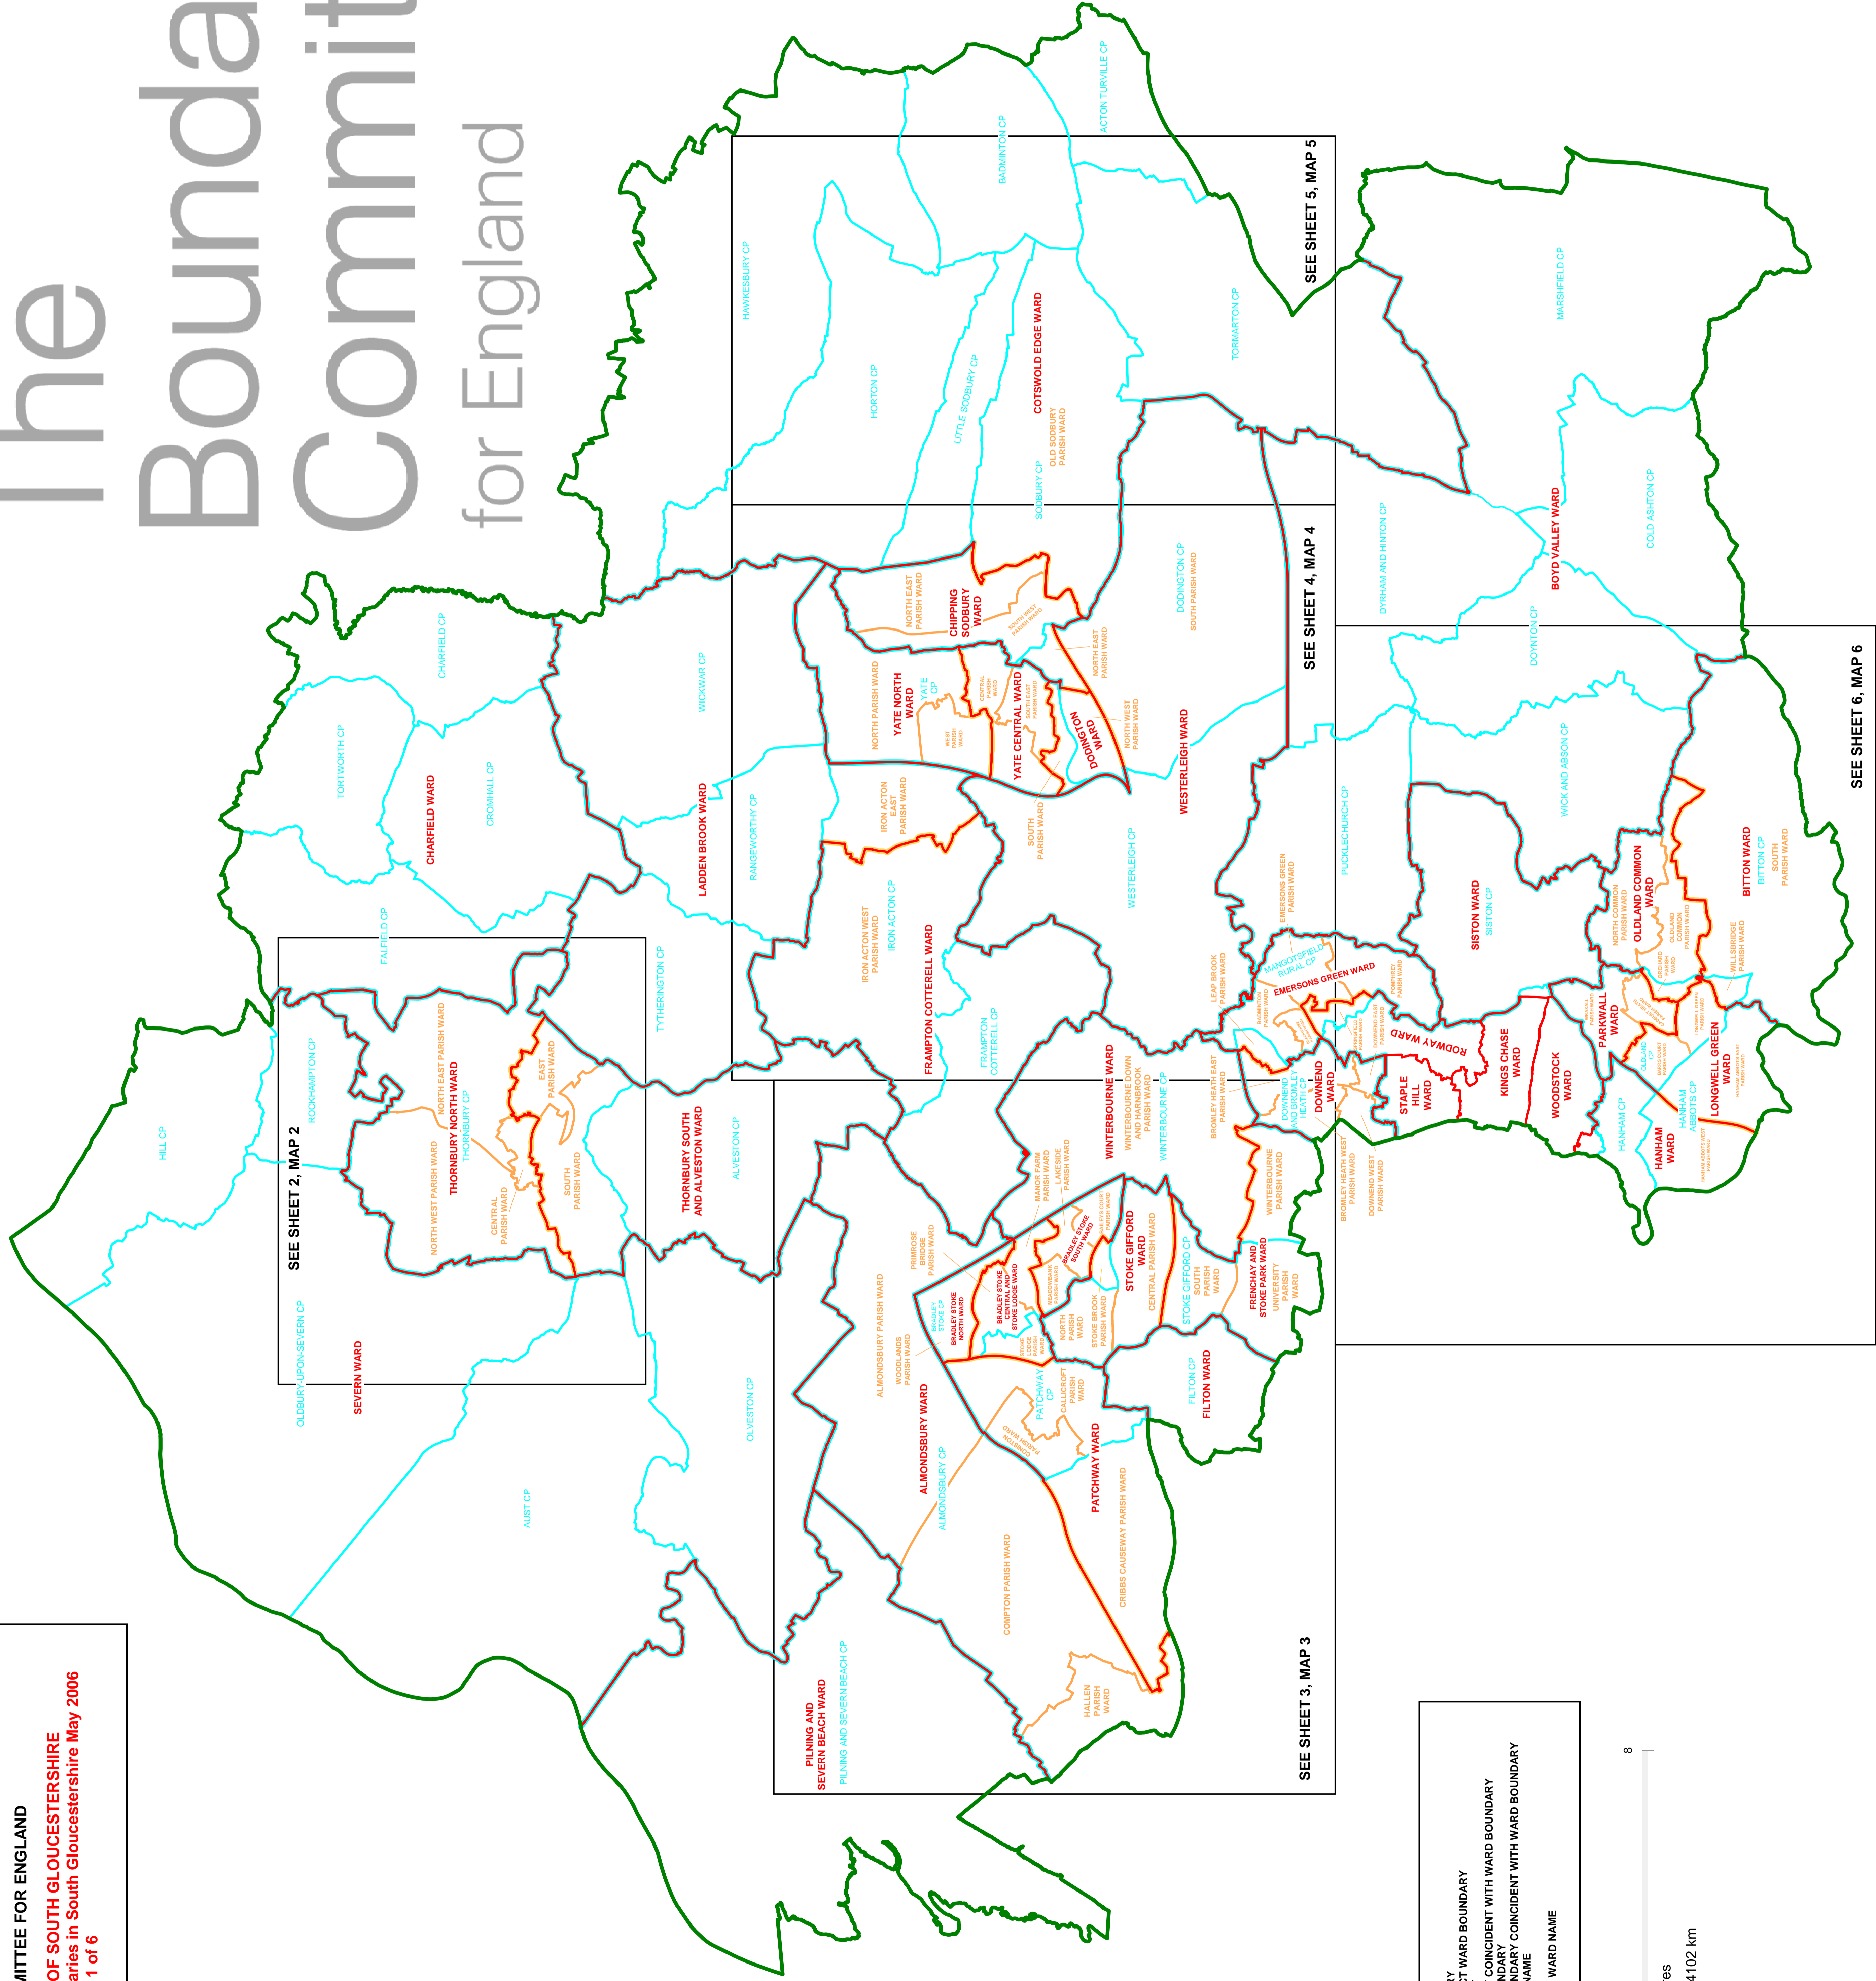

THE BOUNDARY COMMITTEE FOR ENGLAND

FURTHER ELECTORAL REVIEW OF SOUTH GLOUCESTERSHIRE
Final Recommendations for Ward Boundaries in South Gloucestershire May 2006
Sheet 1 of 6

The Boundary Committee for England

KEY

- DISTRICT BOUNDARY
- PROPOSED DISTRICT WARD BOUNDARY
- PARISH BOUNDARY
- PARISH WARD BOUNDARY
- EMERSONS GREEN WARD
- FILTON CP
- CALLICROFT PARISH WARD

Scale : 1 cm = 0.4102 km