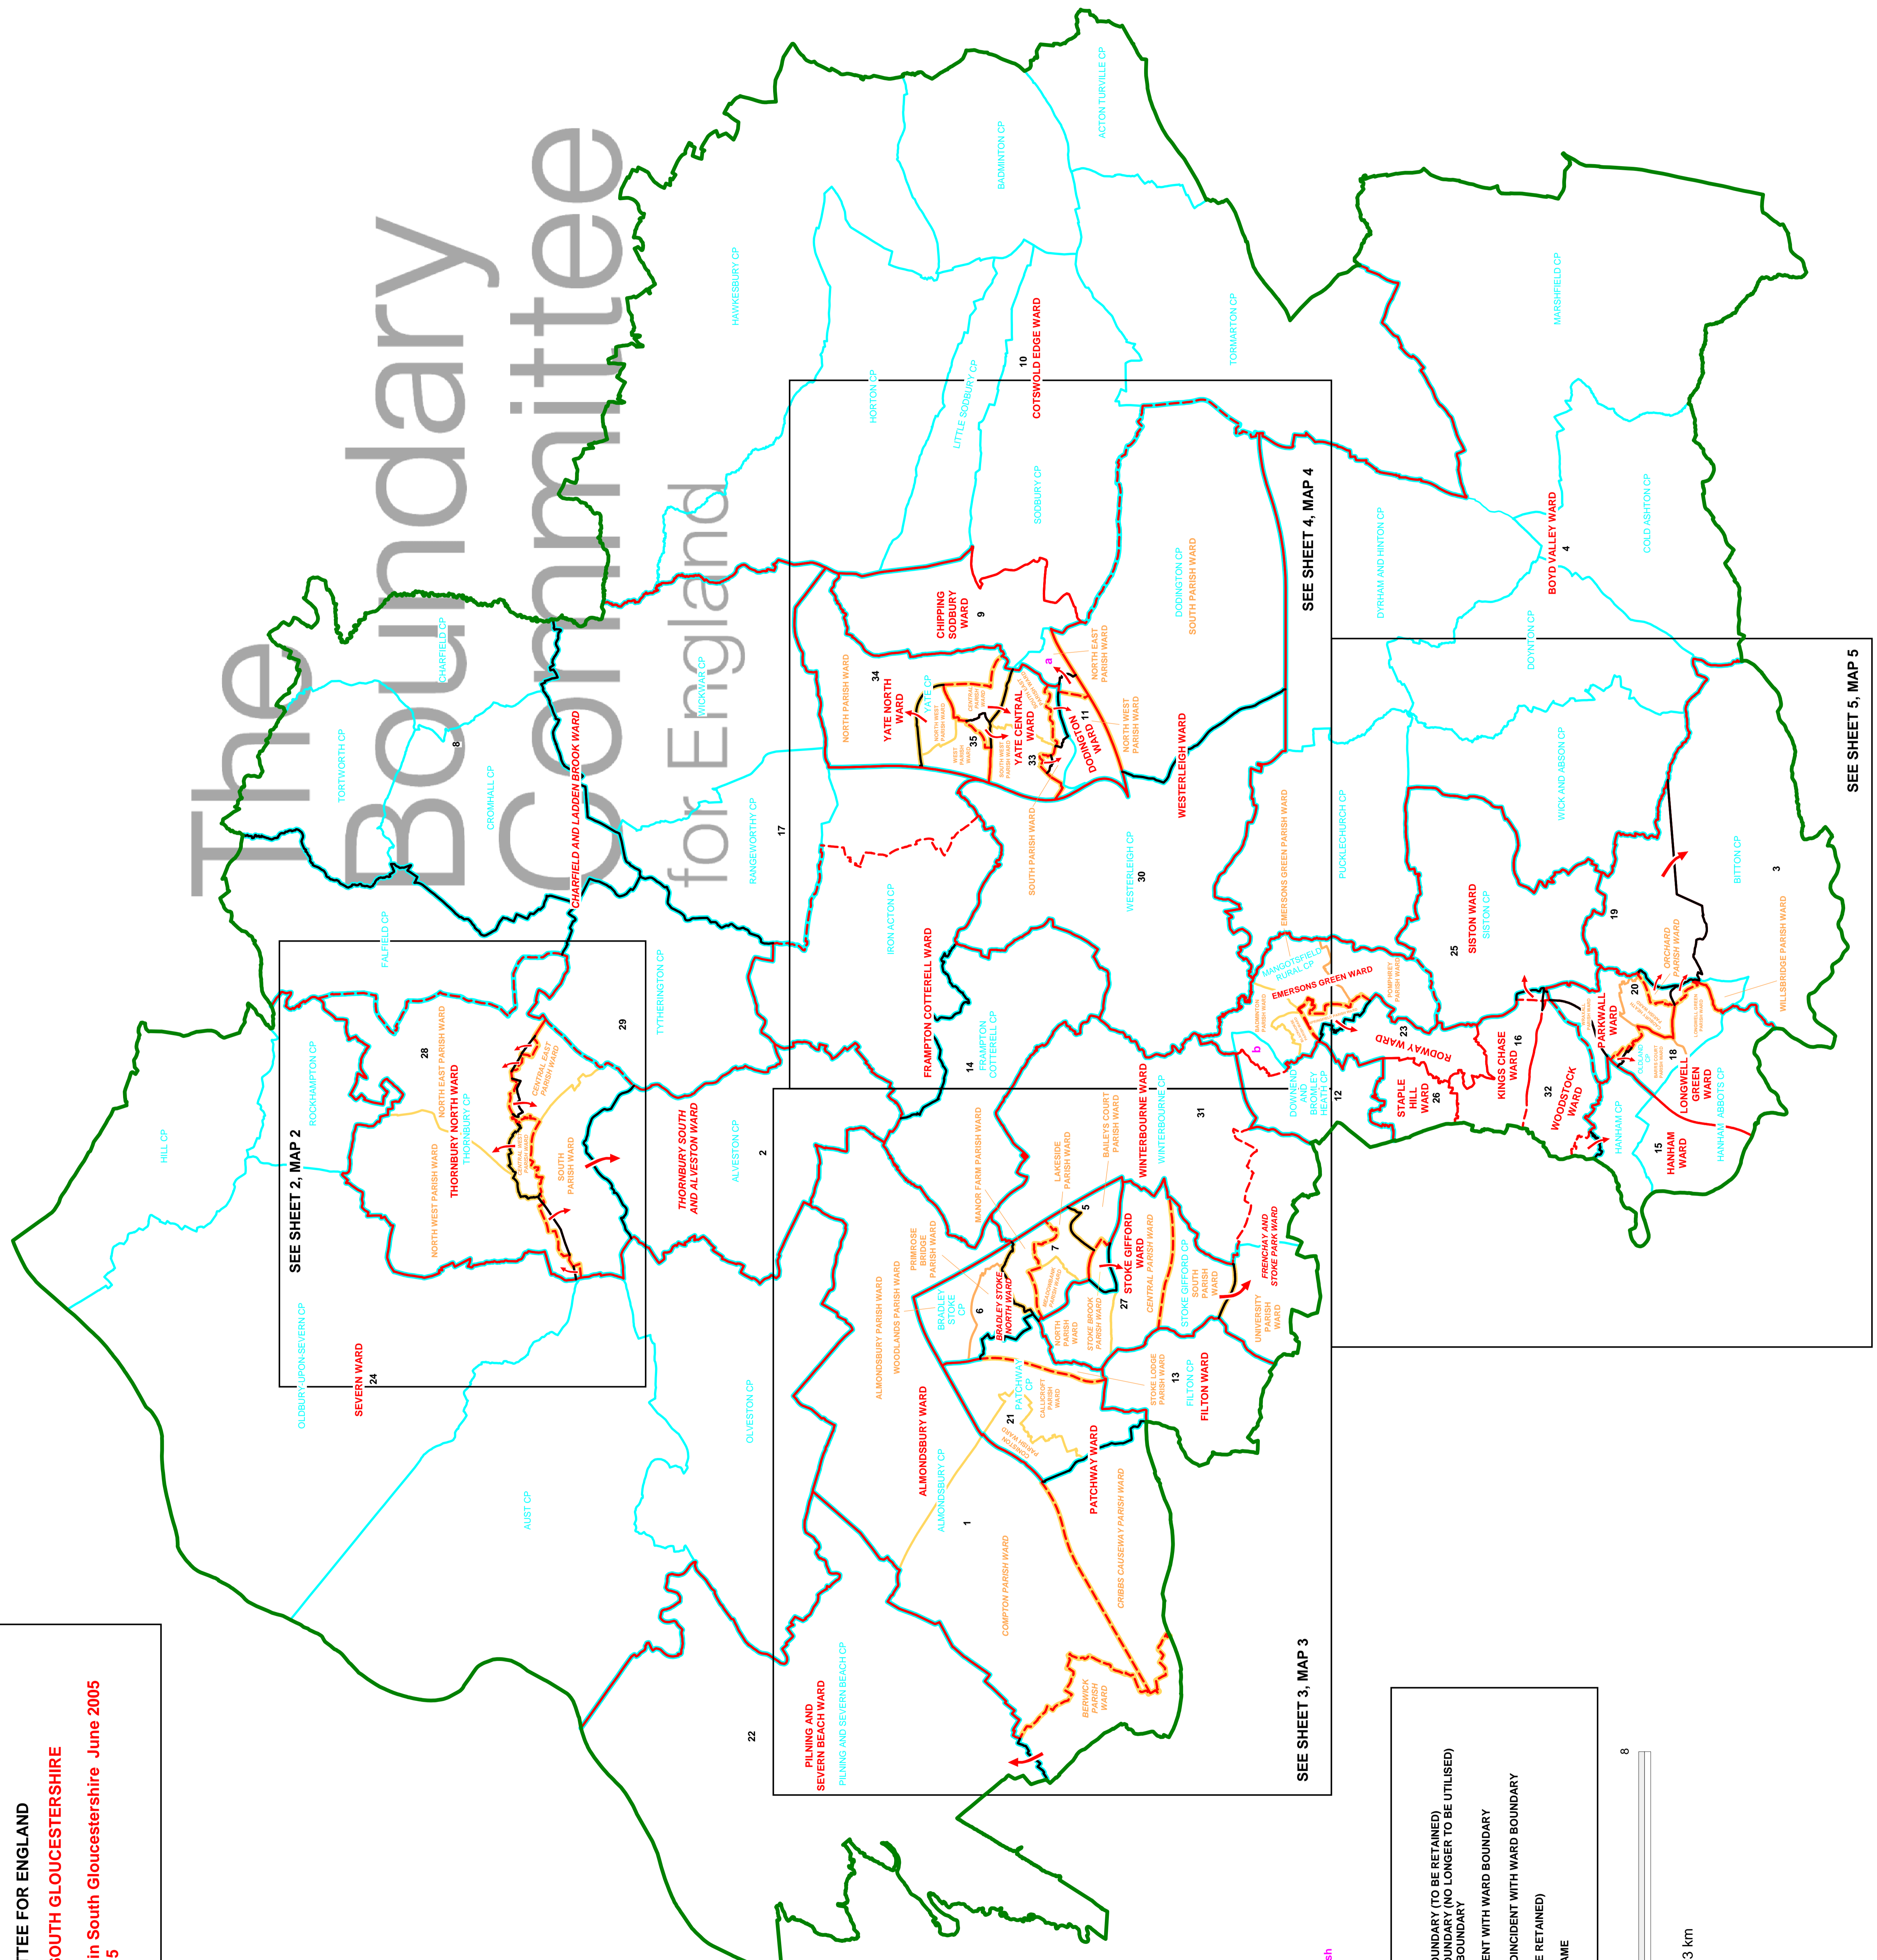

THE BOUNDARY COMMITTEE FOR ENGLAND
FURTHER ELECTORAL REVIEW OF SOUTH GLOUCESTERSHIRE
Draft Recommendations for Ward Boundaries in South Gloucestershire June 2005
Sheet 1 of 5

- Key to Existing Wards**
- 1 ALMONDSBURY
 - 2 ALVESTON
 - 3 BITTON
 - 4 BOYD VALLEY
 - 5 BRADLEY STOKE BAILEYS COURT
 - 6 BRADLEY STOKE BOWSLAND
 - 7 BRADLEY STOKE SHERBOURNE
 - 8 CHARFIELD
 - 9 CHIPPING SODBURY
 - 10 COTSWOLD EDGE
 - 11 DODDINGTON
 - 12 DOWNEND
 - 13 FILTON
 - 14 FRAMPTON COTTERELL
 - 15 HANHAM
 - 16 KINGS CHASE
 - 17 LADDEN BROOK
 - 18 LONGWELL GREEN
 - 19 OLDLAND COMMON
 - 20 PARKWALL
 - 21 PATCHWAY
 - 22 PILING AND SEVERN BEACH
 - 23 ROWWAY
 - 24 SEVERN
 - 25 SISTON
 - 26 STAPLE HILL
 - 27 STOKE GIFFORD
 - 28 THORNBURY NORTH
 - 29 THORNBURY SOUTH
 - 30 WESTERLEIGH
 - 31 WINTERBOURNE
 - 32 WOODSTOCK
 - 33 YATE CENTRAL
 - 34 YATE NORTH
 - 35 YATE WEST

The Boundary Committee for England

SEE SHEET 2, MAP 2

SEE SHEET 3, MAP 3

SEE SHEET 4, MAP 4

SEE SHEET 5, MAP 5

- a This area is part of Dodington Parish
- b This area is part of Downend and Bromley Heath Parish

KEY

- DISTRICT BOUNDARY
- EXISTING DISTRICT WARD BOUNDARY (TO BE RETAINED)
- EXISTING DISTRICT WARD BOUNDARY (NO LONGER TO BE UTILISED)
- PROPOSED DISTRICT WARD BOUNDARY
- PROPOSED DISTRICT WARD BOUNDARY (NO LONGER TO BE UTILISED)
- PARISH BOUNDARY
- PARISH BOUNDARY COINCIDENT WITH WARD BOUNDARY
- PARISH WARD BOUNDARY COINCIDENT WITH WARD BOUNDARY
- PROPOSED WARD NAME
- EXISTING WARD NAME (TO BE RETAINED)
- PROPOSED WARD NAME
- PROPOSED PARISH NAME
- PROPOSED PARISH NAME

Scale : 1 cm = 0.4103 km