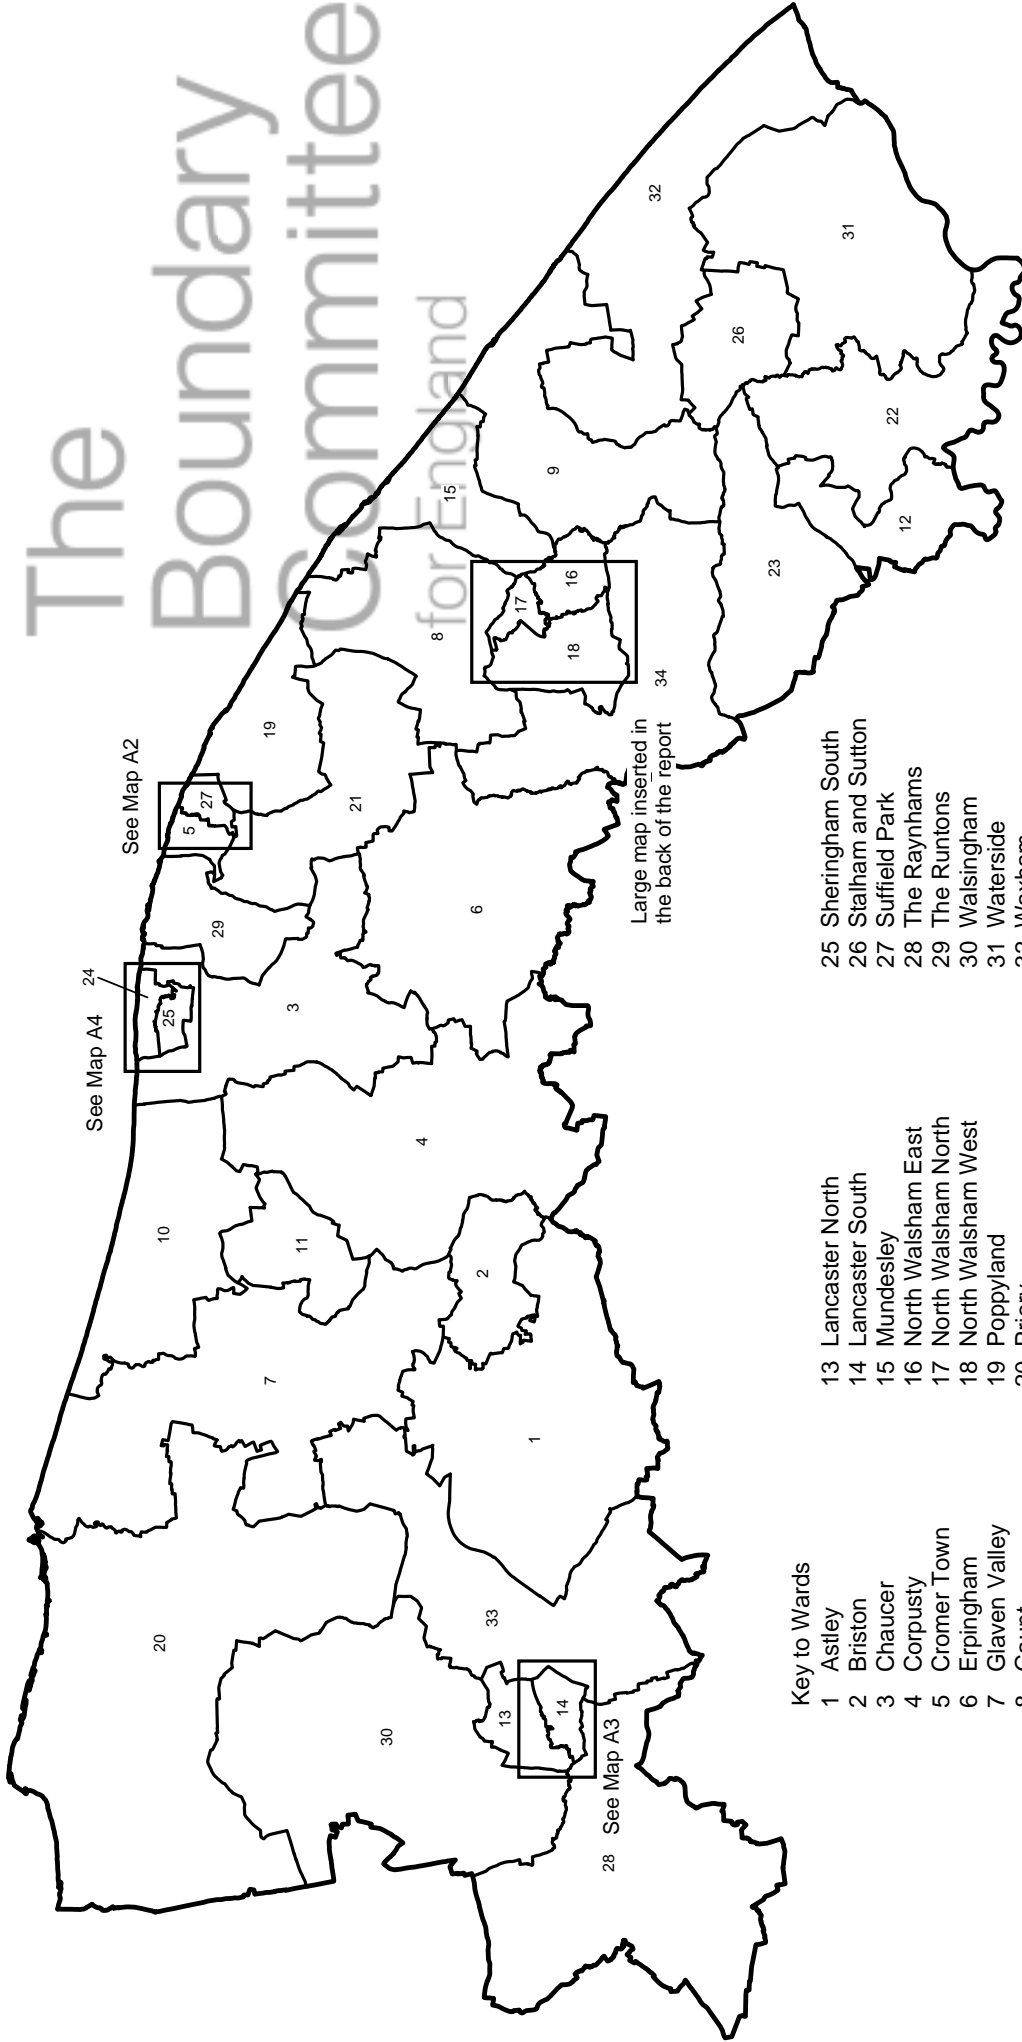

The Boundary Committee for England

Key to Wards

- 1 Astley
- 2 Briston
- 3 Chaucer
- 4 Corpusty
- 5 Cromer Town
- 6 Erpingham
- 7 Glaven Valley
- 8 Gaunt
- 9 Happisburgh
- 10 High Heath
- 11 Holt
- 12 Hoveton
- 13 Lancaster North
- 14 Lancaster South
- 15 Mundesley
- 16 North Walsham East
- 17 North Walsham North
- 18 North Walsham West
- 19 Poppyland
- 20 Prioory
- 21 Roughton
- 22 St Benet
- 23 Scotow
- 24 Sheringham North
- 25 Sheringham South
- 26 Stalham and Sutton
- 27 Suffield Park
- 28 The Raynhams
- 29 The Runtons
- 30 Walsingham
- 31 Waterside
- 32 Waxham
- 33 Wensum
- 34 Worstead