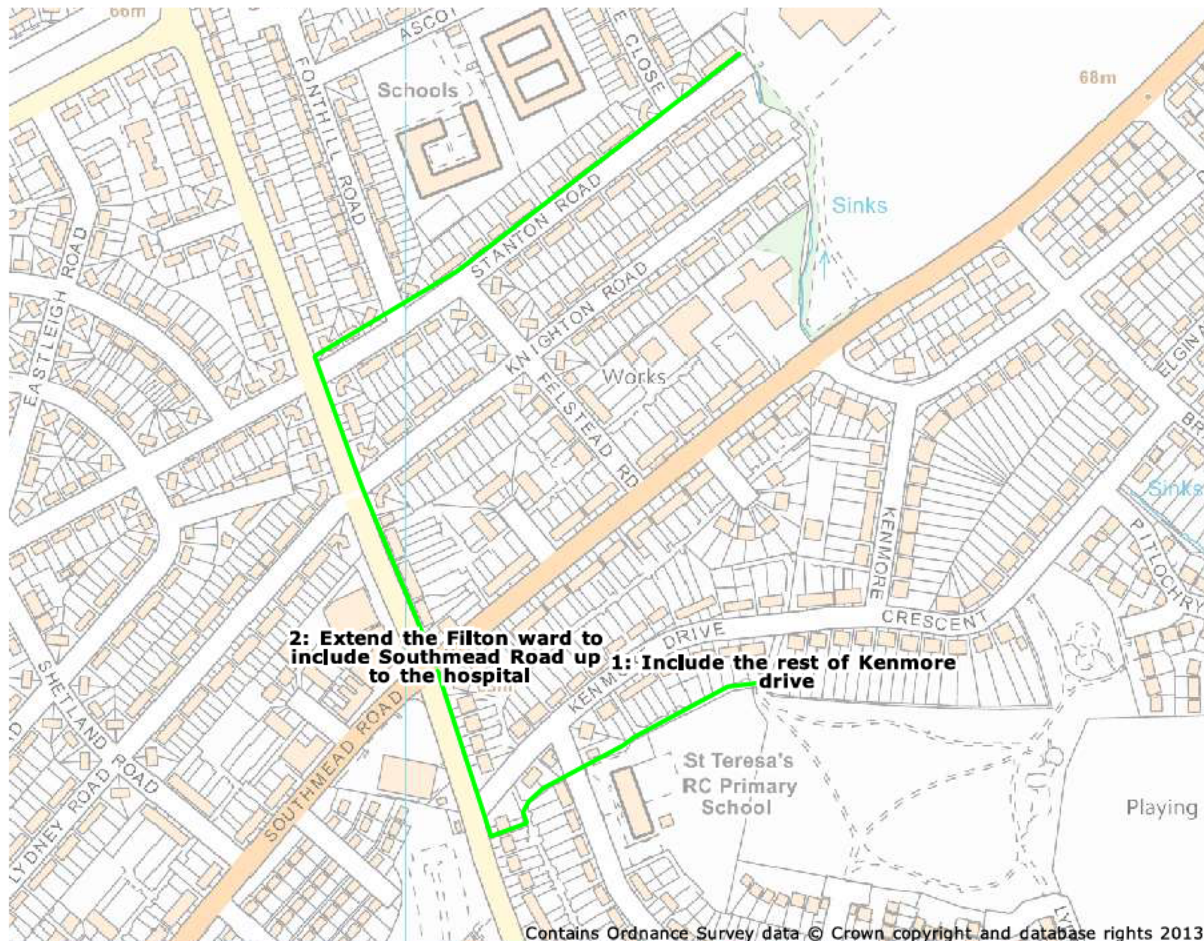

South Gloucestershire

Personal Details:

Name: Pia Fussing

E-mail: [REDACTED]

Postcode: [REDACTED]

Organisation Name:

Feature Annotations

Map Features:

Annotation 1: Include the rest of Kenmore drive

Annotation 2: Extend the Filton ward to include Southmead Road up to the hospital

Comment text:

As a resident [REDACTED] we are more closely situated to Filton than our current ward Horfield, and would want to be included in this ward, in order to contribute to and take part in community activities, which we currently feel isolated from.