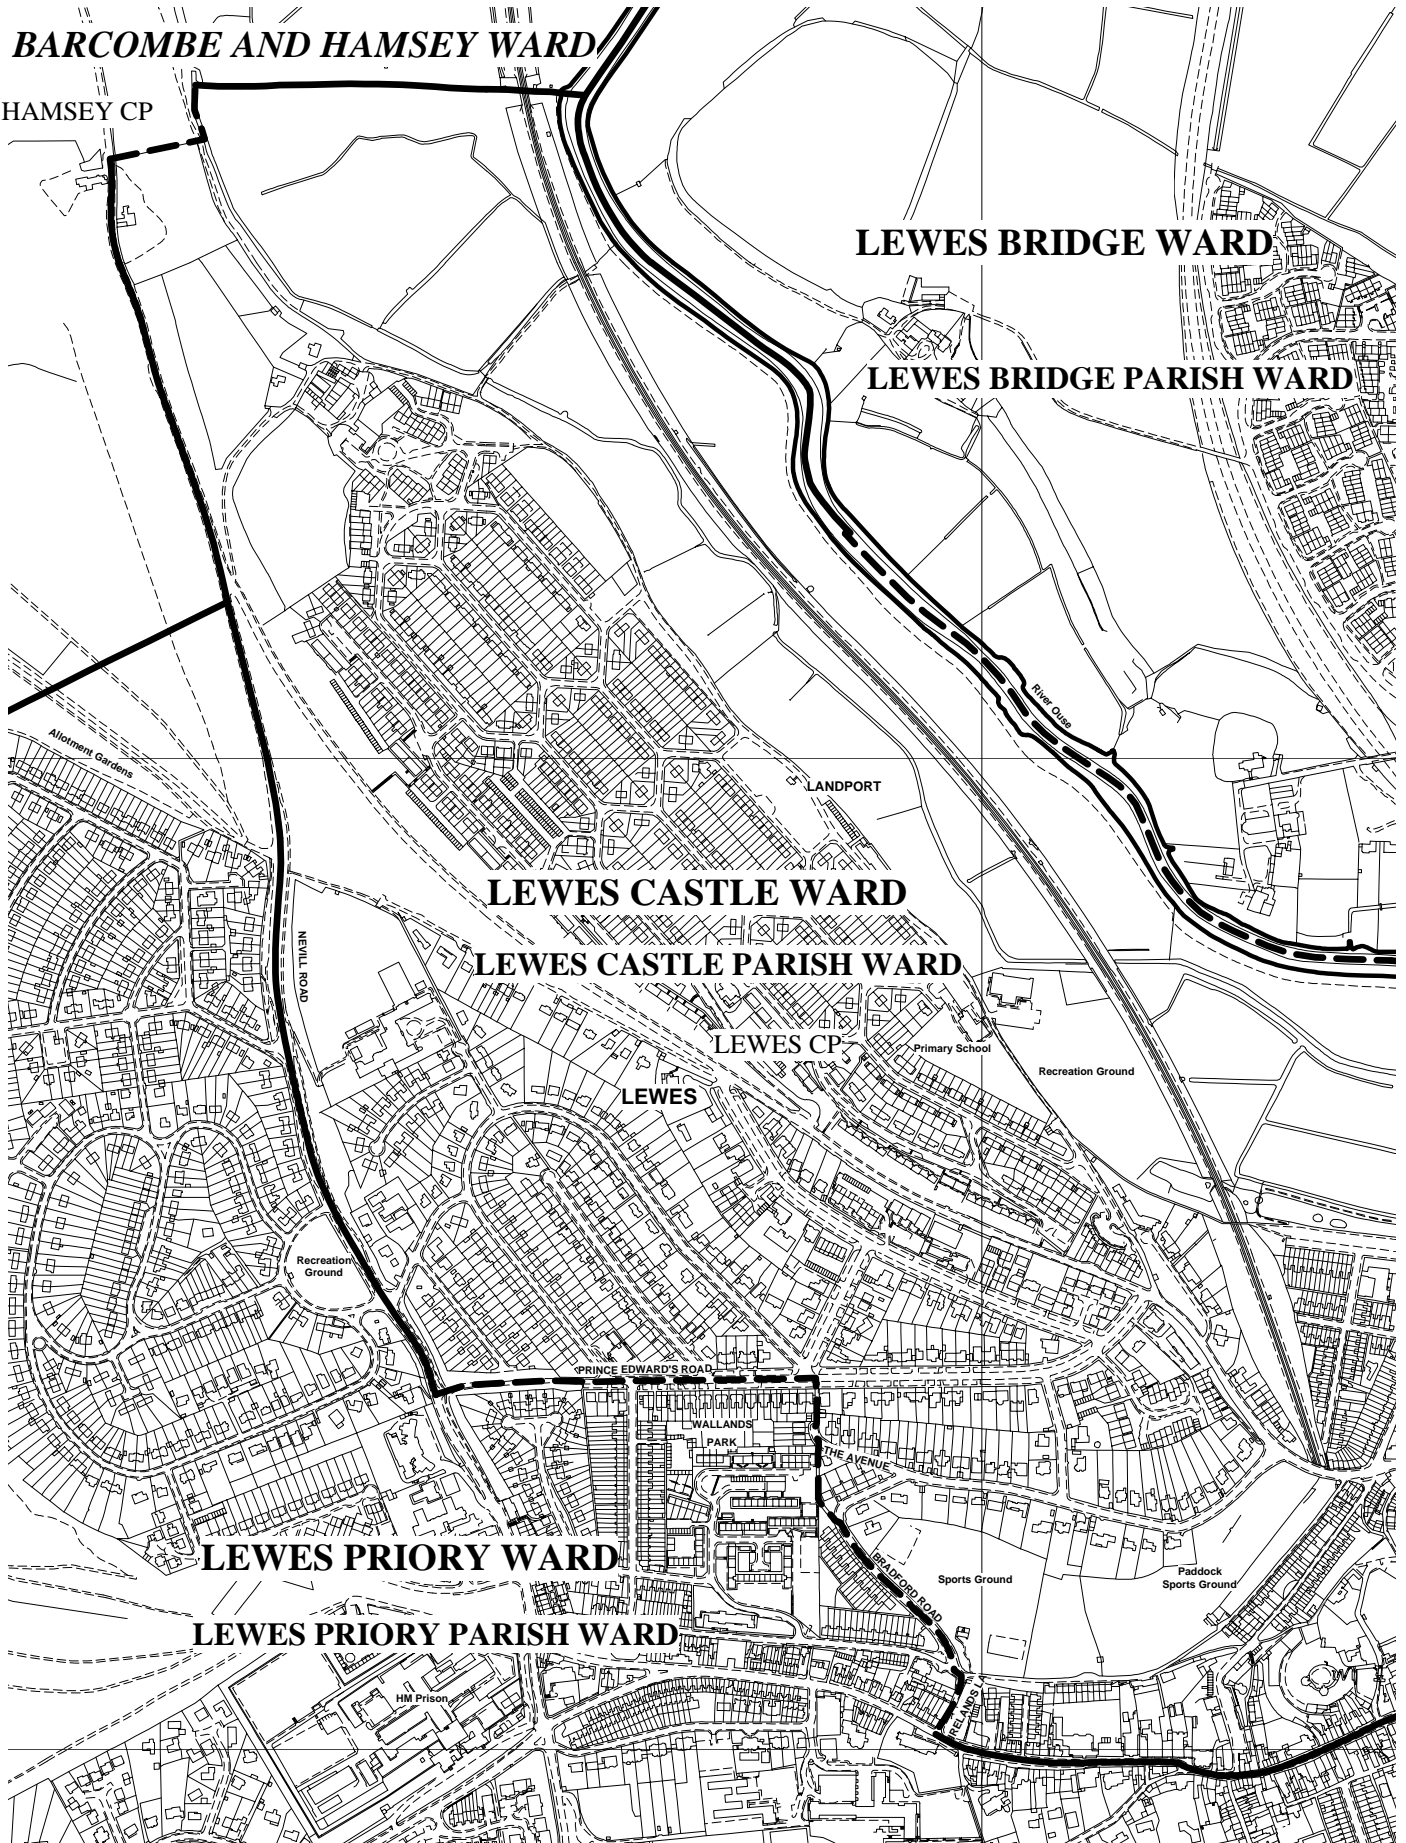

BARCOMBE AND HAMSEY WARD

HAMSEY CP

LEWES BRIDGE WARD

LEWES BRIDGE PARISH WARD

LEWES CASTLE WARD

LEWES CASTLE PARISH WARD

LEWES CP

LEWES

LEWES PRIORY WARD

LEWES PRIORY PARISH WARD

KEY

EXISTING WARD BOUNDARY

PROPOSED WARD BOUNDARY

EXISTING WARD NAME

LEWES CASTLE WARD