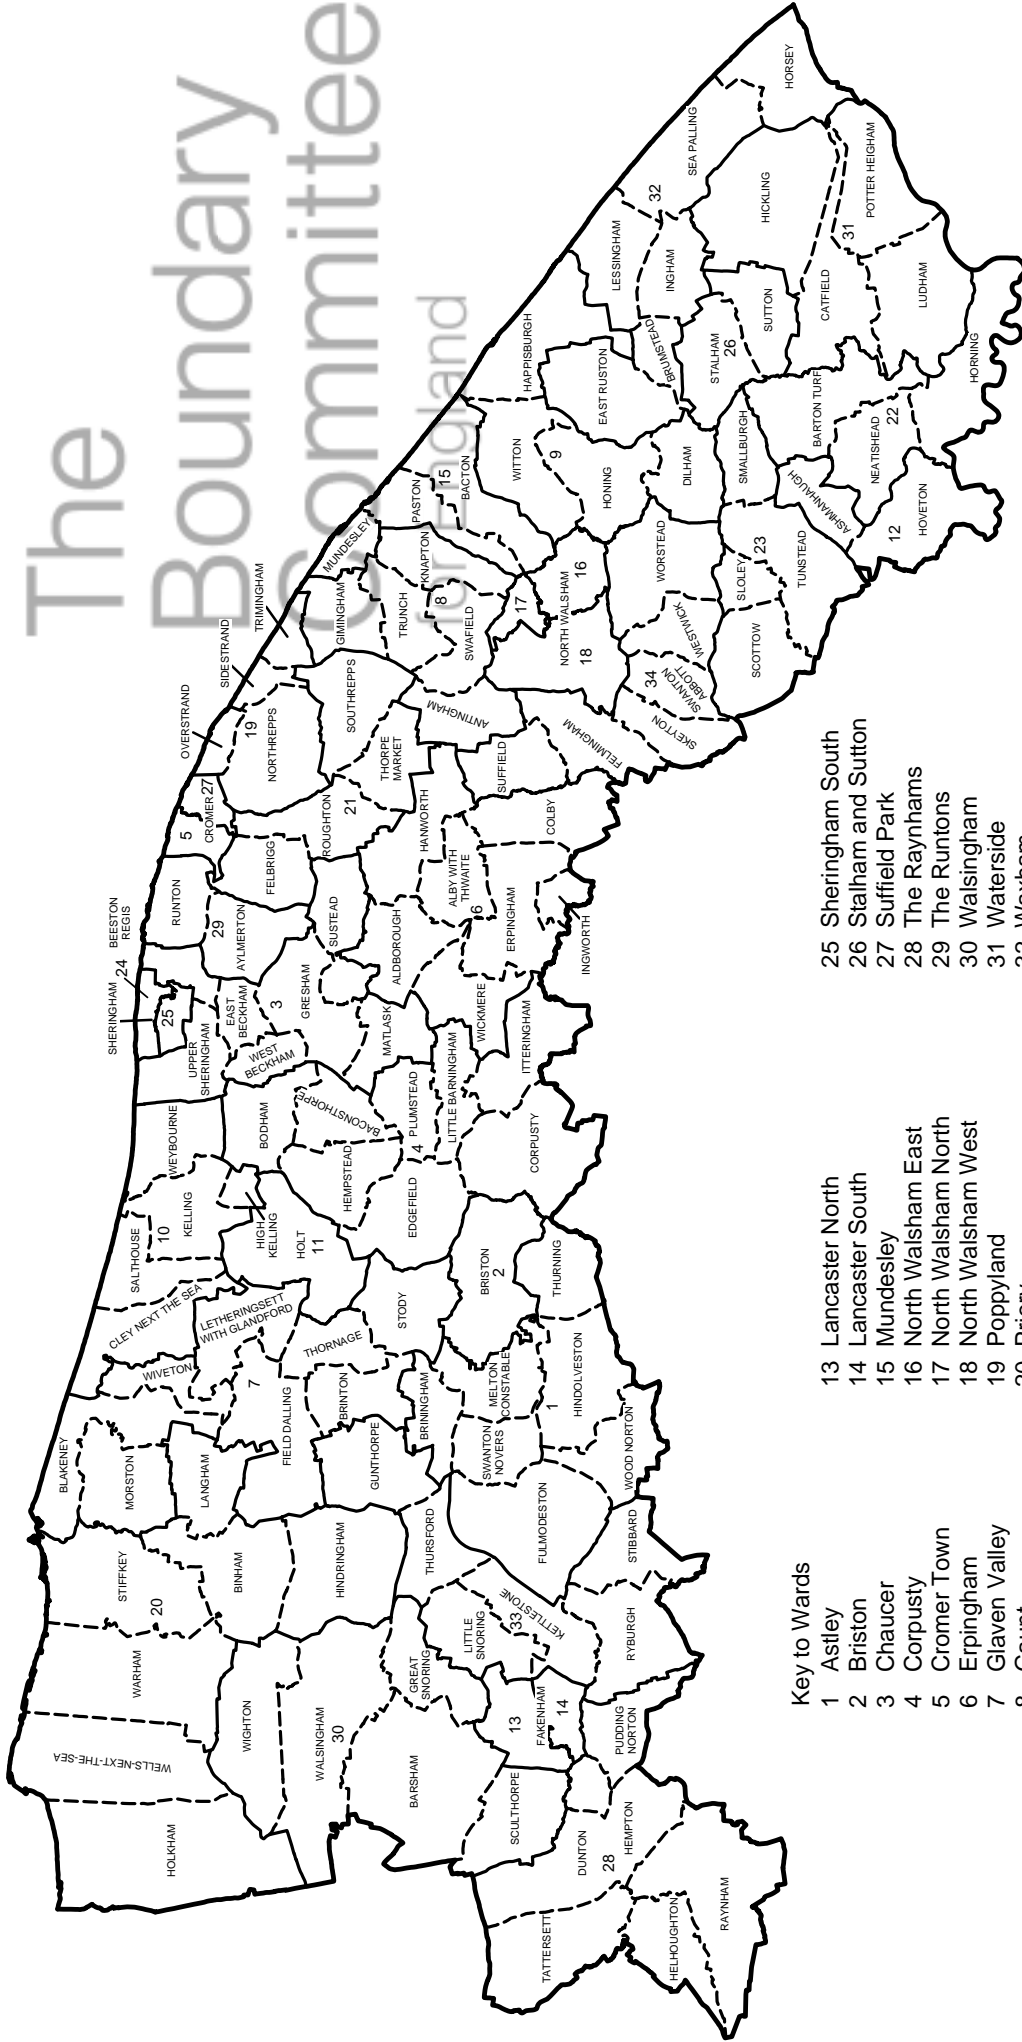

The Boundary Committee

Key to Wards

- 1 Astley
- 2 Briston
- 3 Chaucer
- 4 Corpusty
- 5 Cromer Town
- 6 Erpingham
- 7 Glaven Valley
- 8 Gaunt
- 9 Happisburgh
- 10 High Heath
- 11 Holt
- 12 Hoveton

- 13 Lancaster North
- 14 Lancaster South
- 15 Mundesley
- 16 North Walsham East
- 17 North Walsham North
- 18 North Walsham West
- 19 Poppyland
- 20 Prioery
- 21 Roughton
- 22 St Benet
- 23 Scottow
- 24 Sheringham North

- 25 Sheringham South
- 26 Stalham and Sutton
- 27 Suffield Park
- 28 The Raynhams
- 29 The Runtons
- 30 Walsingham
- 31 Waterside
- 32 Waxham
- 33 Wensum
- 34 Worstead

KEY

PROPOSED WARD BOUNDARY ———

EXISTING PARISH BOUNDARY - - - - -